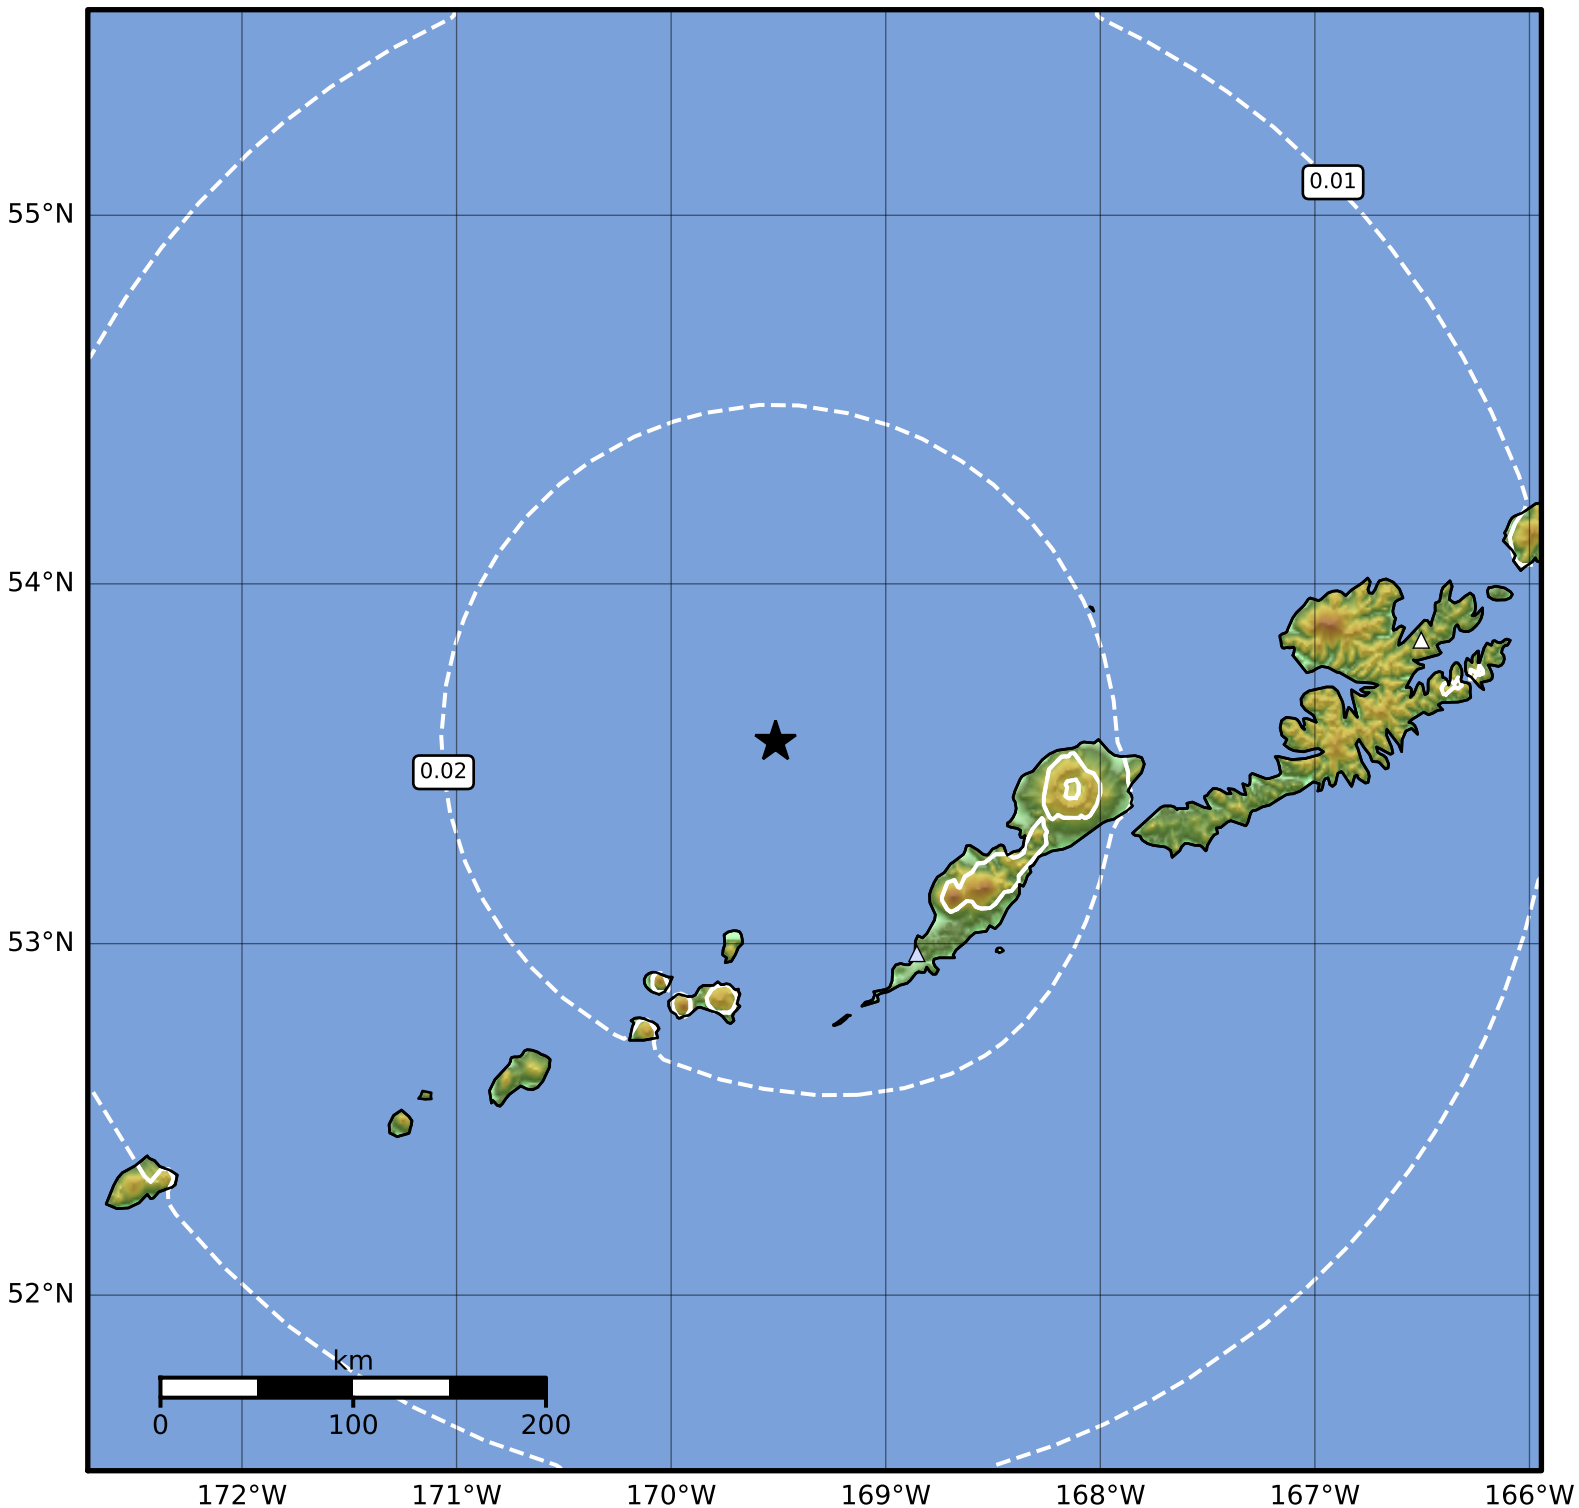

Peak Ground Velocity Map Alaska Earthquake Center
ShakeMap: 82 km (51 miles) NNW of Nikolski
Mar 20, 2023 23:25:30 UTC M4.8 N53.56 W169.51 Depth: 220.9km ID:ak0233n1at5e

PGV (cm/s) 0.1 0.2 0.5 1 2 5 10 20 50 100 200

Scale based on Worden et al. (2012)

Version 2: Processed 2023-03-20T23:47:19Z

△ Seismic Instrument ○ Reported Intensity

★ Epicenter