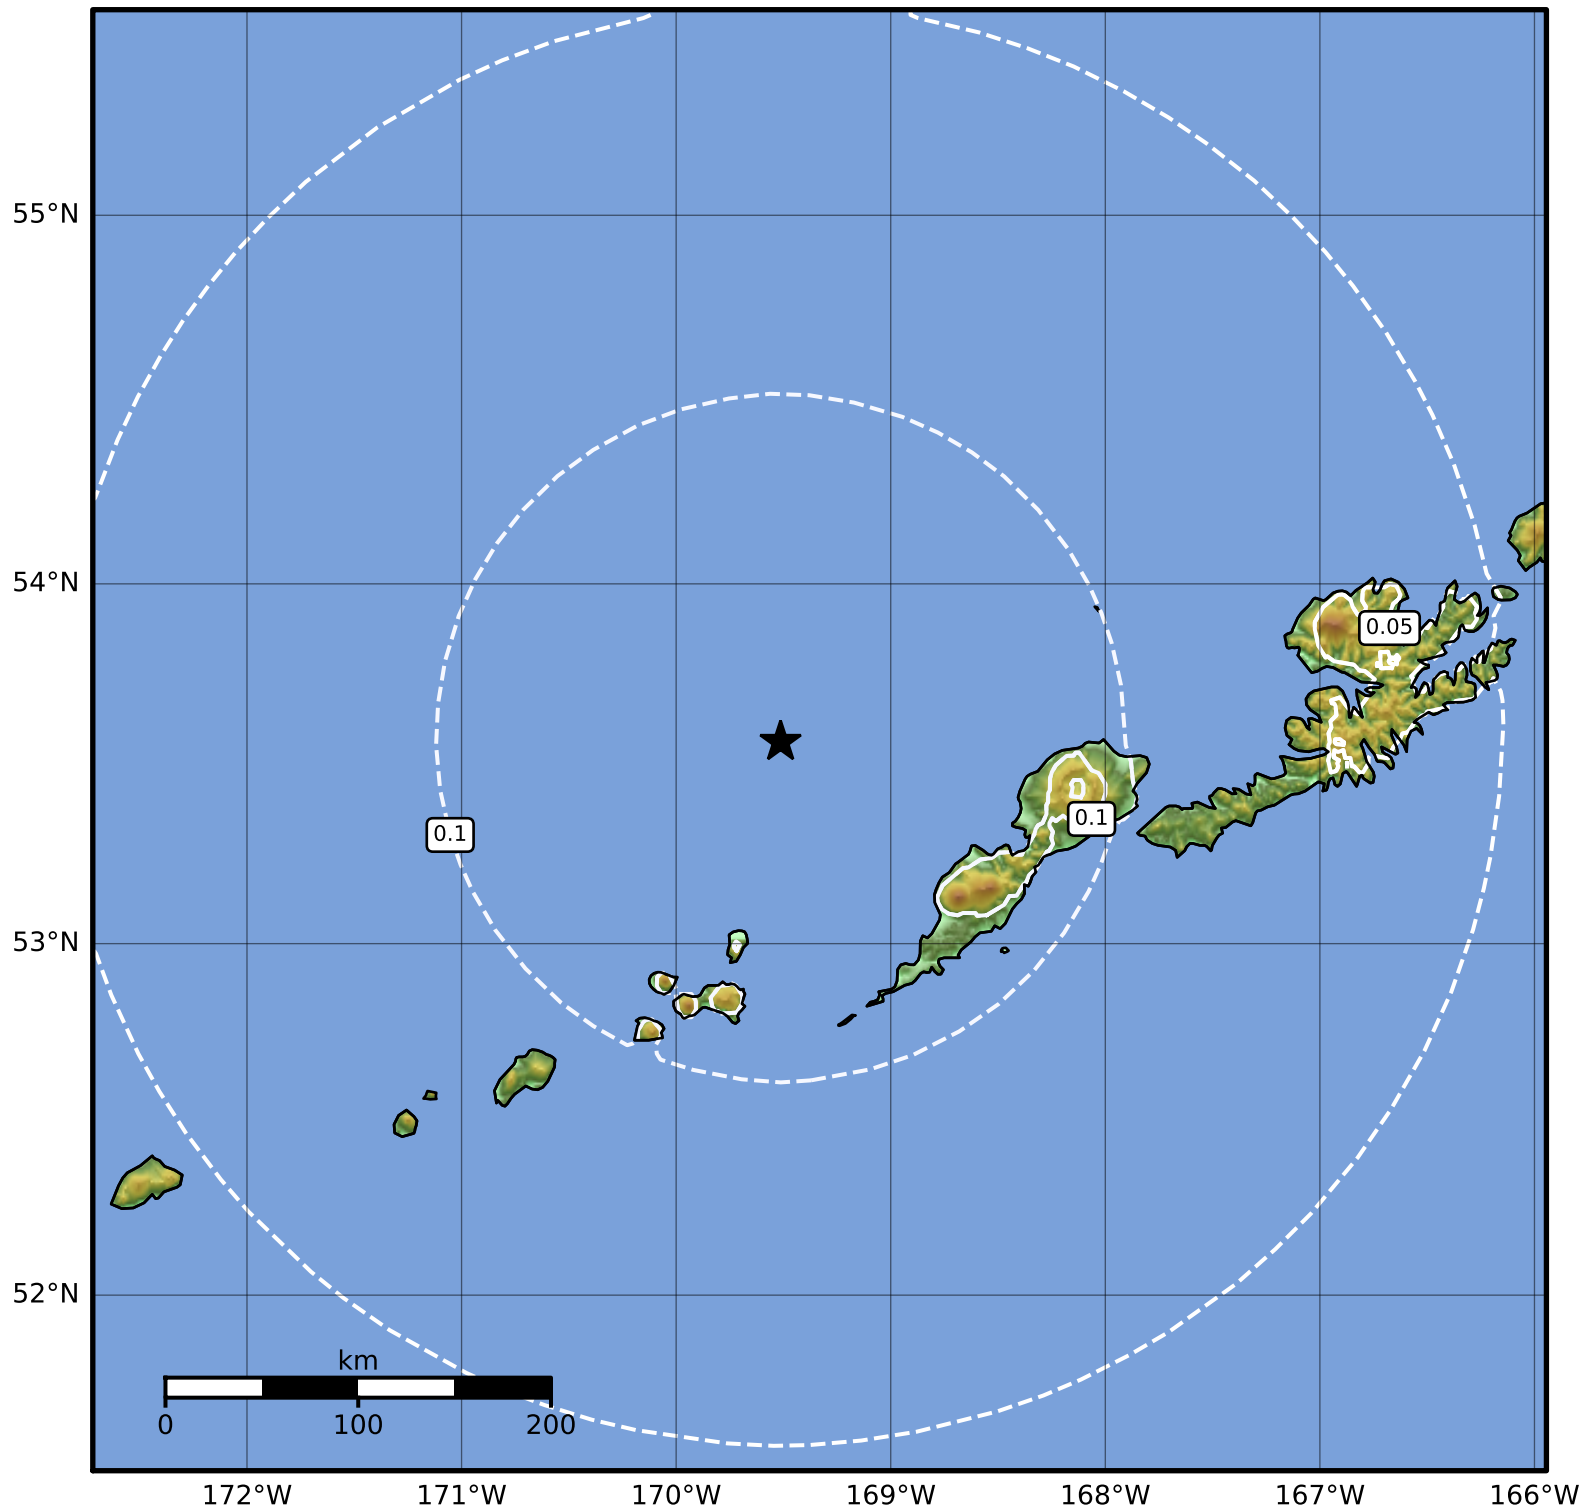

0.3 Second Peak Spectral Acceleration Map Alaska Earthquake Center  
 ShakeMap: 82 km (51 miles) NNW of Nikolski  
 Mar 20, 2023 23:25:30 UTC M4.8 N53.56 W169.51 Depth: 220.9km ID:ak0233n1at5e

<b>SA(0.3) (%g)</b>	<b>0.1</b>	<b>0.2</b>	<b>0.5</b>	<b>1</b>	<b>2</b>	<b>5</b>	<b>10</b>	<b>20</b>	<b>50</b>	<b>100</b>	<b>200</b>
---------------------	------------	------------	------------	----------	----------	----------	-----------	-----------	-----------	------------	------------

Scale based on Worden et al. (2012)

Version 2: Processed 2023-03-20T23:47:19Z

△ Seismic Instrument ○ Reported Intensity

★ Epicenter