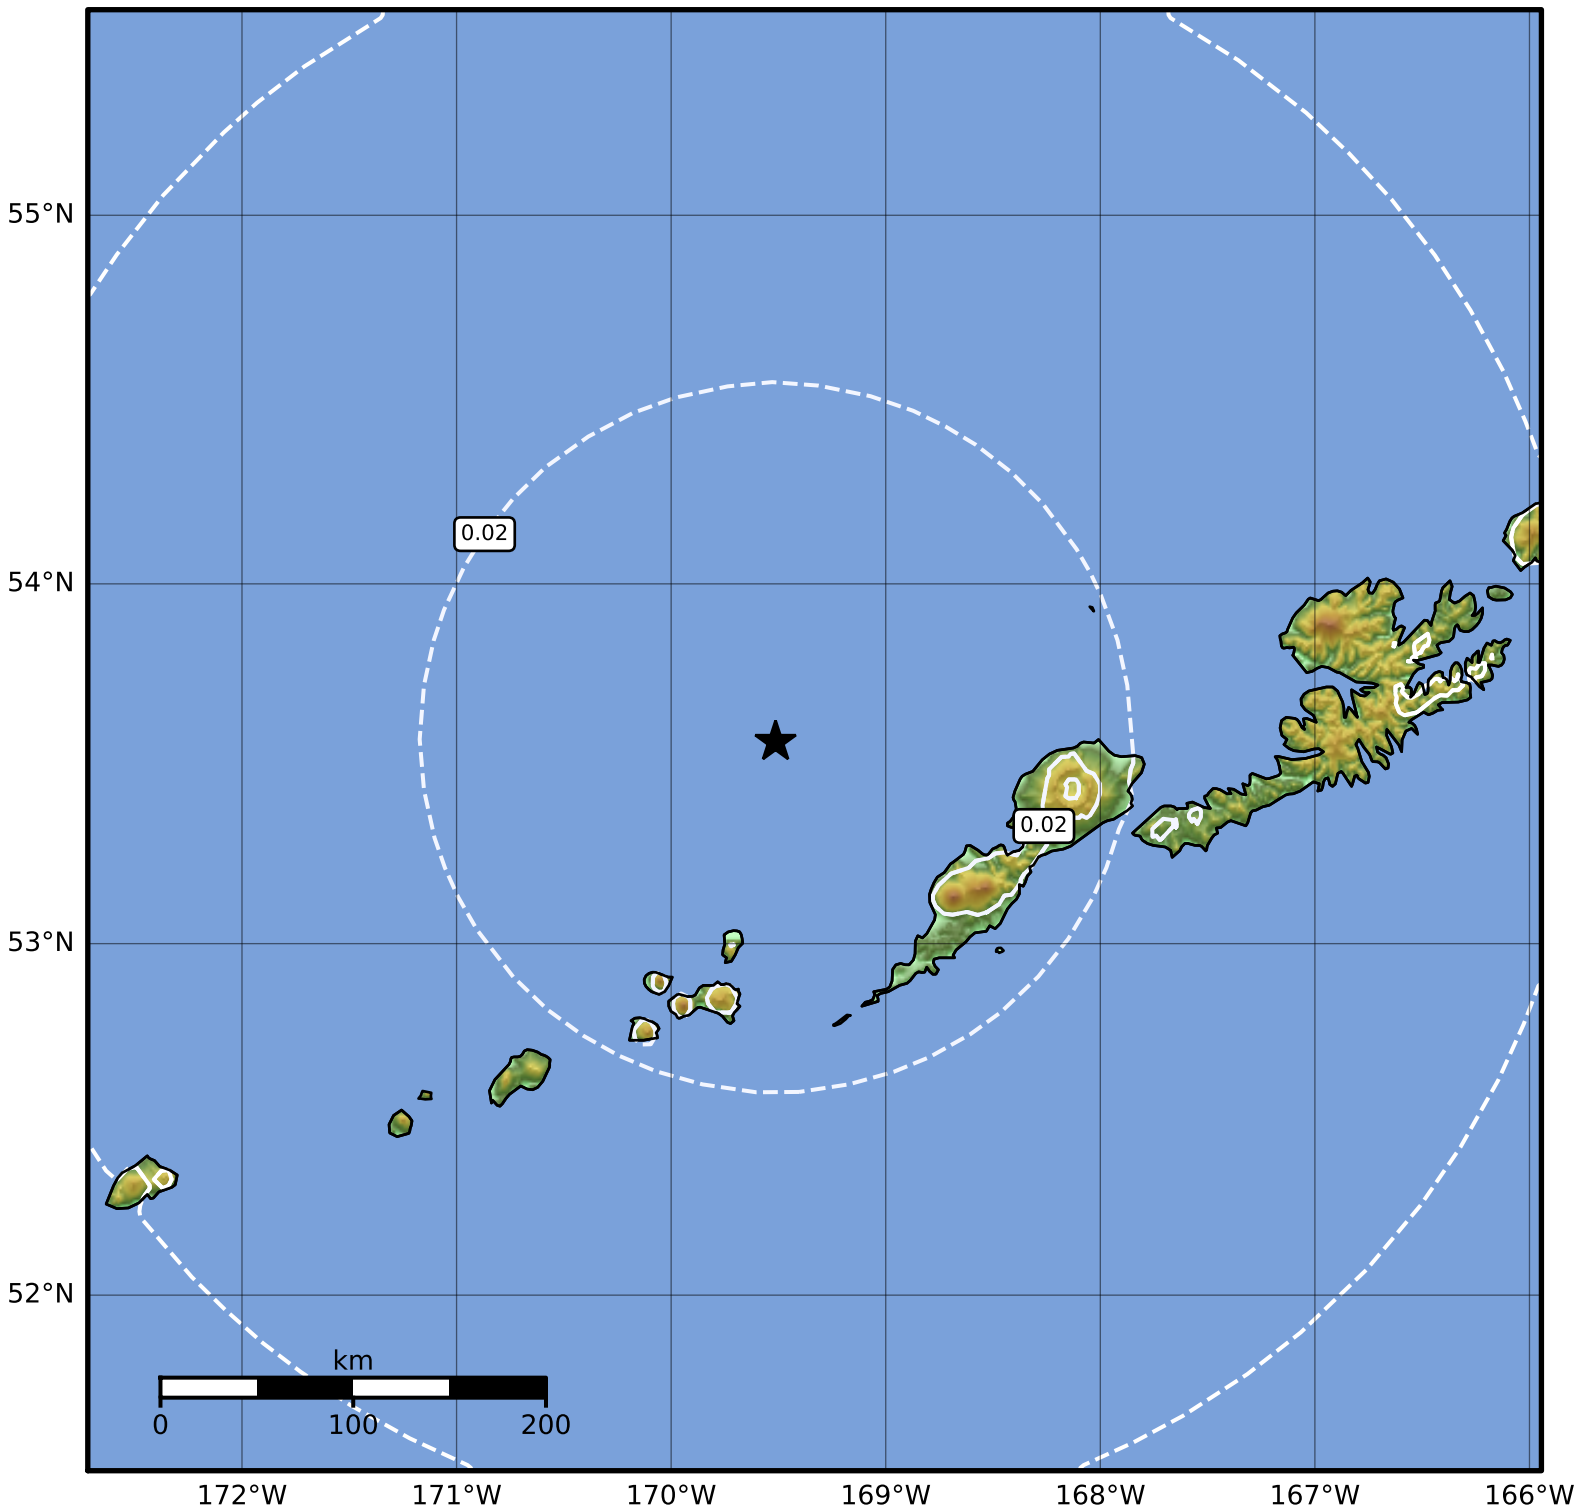

1.0 Second Peak Spectral Acceleration Map Alaska Earthquake Center
 ShakeMap: 82 km (51 miles) NNW of Nikolski
 Mar 20, 2023 23:25:30 UTC M4.8 N53.56 W169.51 Depth: 220.9km ID:ak0233n1at5e

SA(1.0) (%g)	0.1	0.2	0.5	1	2	5	10	20	50	100	200
--------------	-----	-----	-----	---	---	---	----	----	----	-----	-----

Scale based on Worden et al. (2012)

Version 2: Processed 2023-03-20T23:47:19Z

△ Seismic Instrument ○ Reported Intensity

★ Epicenter