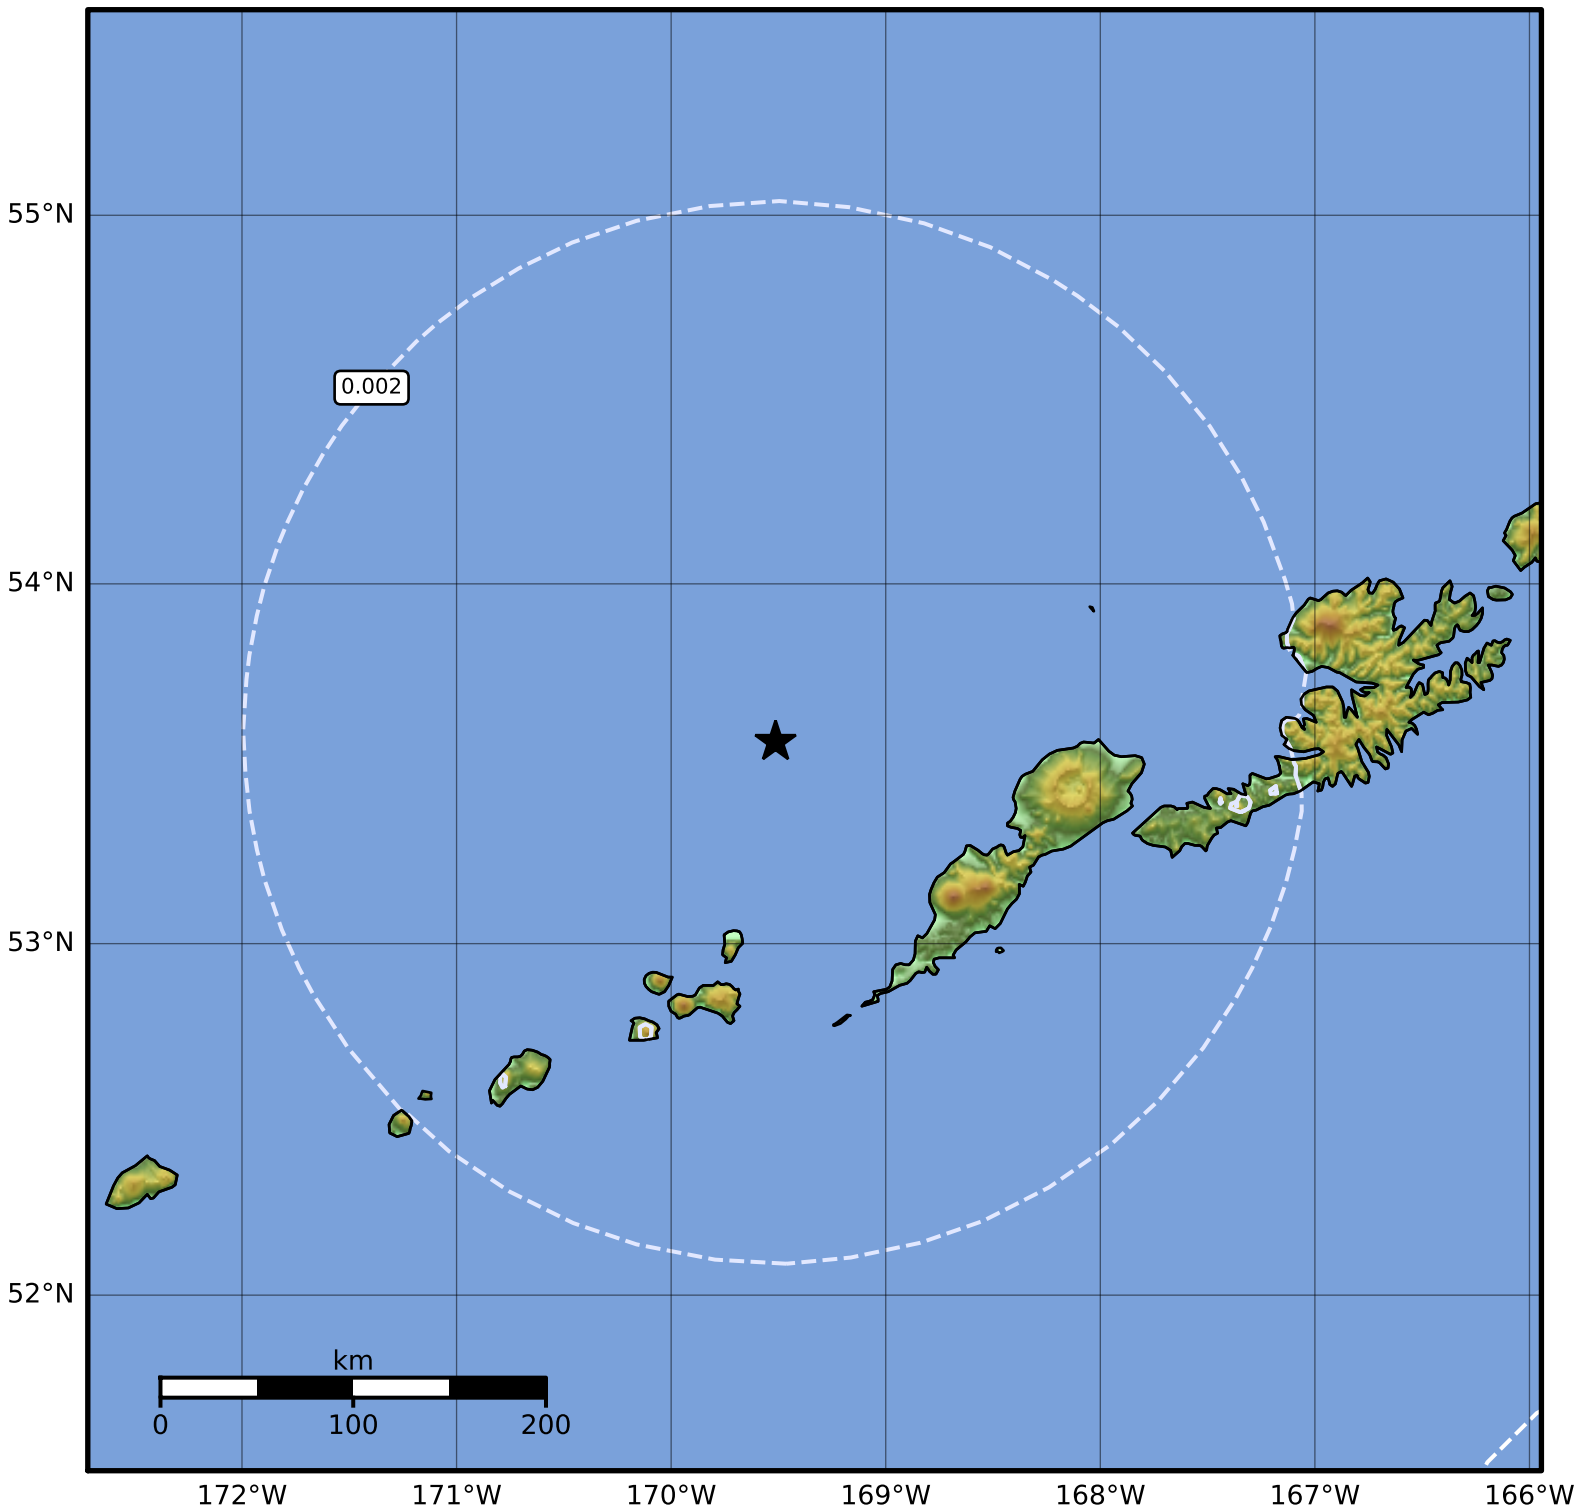

3.0 Second Peak Spectral Acceleration Map Alaska Earthquake Center
ShakeMap: 82 km (51 miles) NNW of Nikolski
Mar 20, 2023 23:25:30 UTC M4.8 N53.56 W169.51 Depth: 220.9km ID:ak0233n1at5e

Scale based on Worden et al. (2012)

Version 2: Processed 2023-03-20T23:47:19Z

△ Seismic Instrument ○ Reported Intensity

★ Epicenter