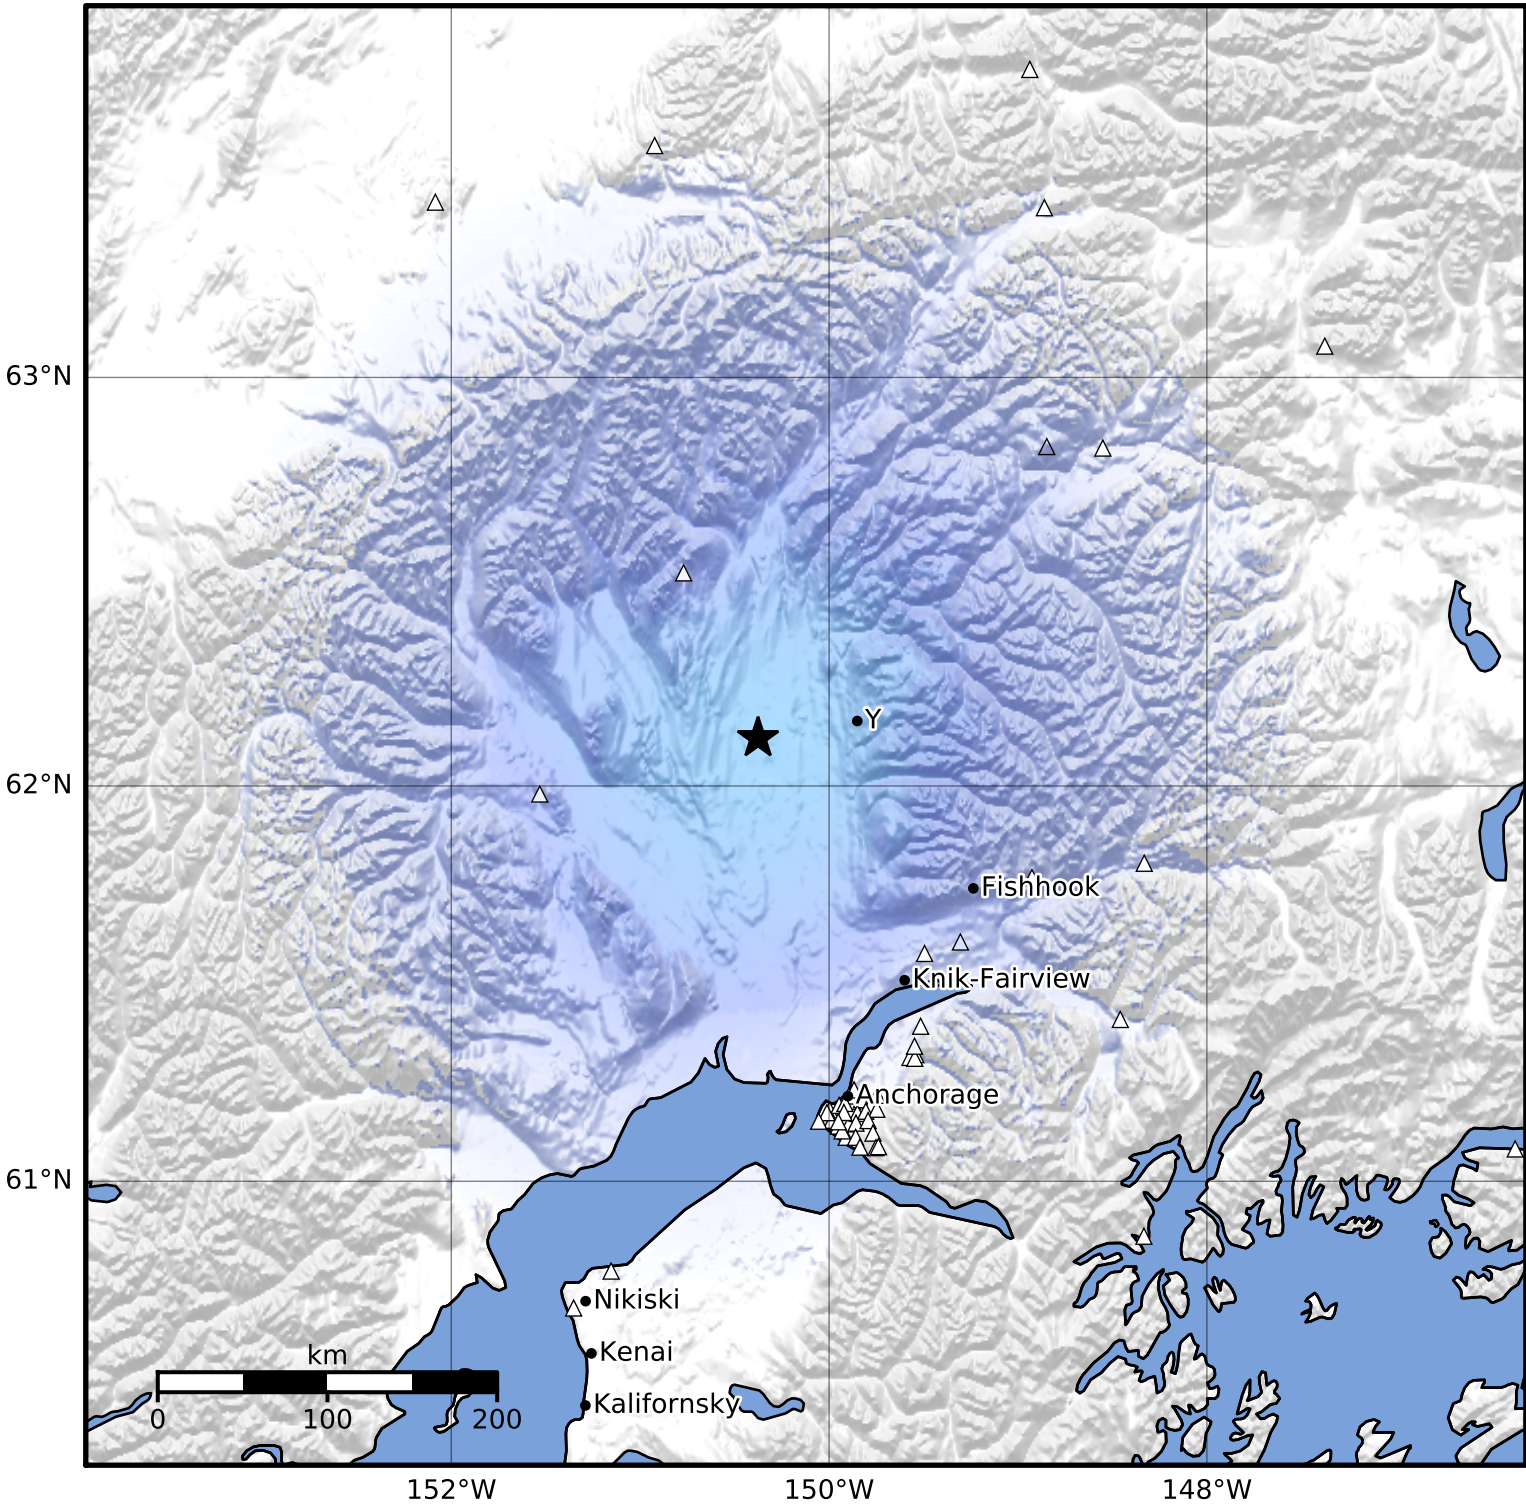

Macroseismic Intensity Map Alaska Earthquake Center
 ShakeMap: 26 km (16 miles) SSW of Talkeetna
 Mar 22, 2023 03:40:24 UTC M3.5 N62.12 W150.38 Depth: 50.5km ID:ak0233q0k1av

SHAKING	Not felt	Weak	Light	Moderate	Strong	Very strong	Severe	Violent	Extreme
DAMAGE	None	None	None	Very light	Light	Moderate	Moderate/heavy	Heavy	Very heavy
PGA(%g)	<0.0464	0.297	2.76	6.2	11.5	21.5	40.1	74.7	>139
PGV(cm/s)	<0.0215	0.135	1.41	4.65	9.64	20	41.4	85.8	>178
INTENSITY	I	II-III	IV	V	VI	VII	VIII	IX	X+

Scale based on Worden et al. (2012)

Version 2: Processed 2023-03-22T05:31:33Z

△ Seismic Instrument ○ Reported Intensity

★ Epicenter