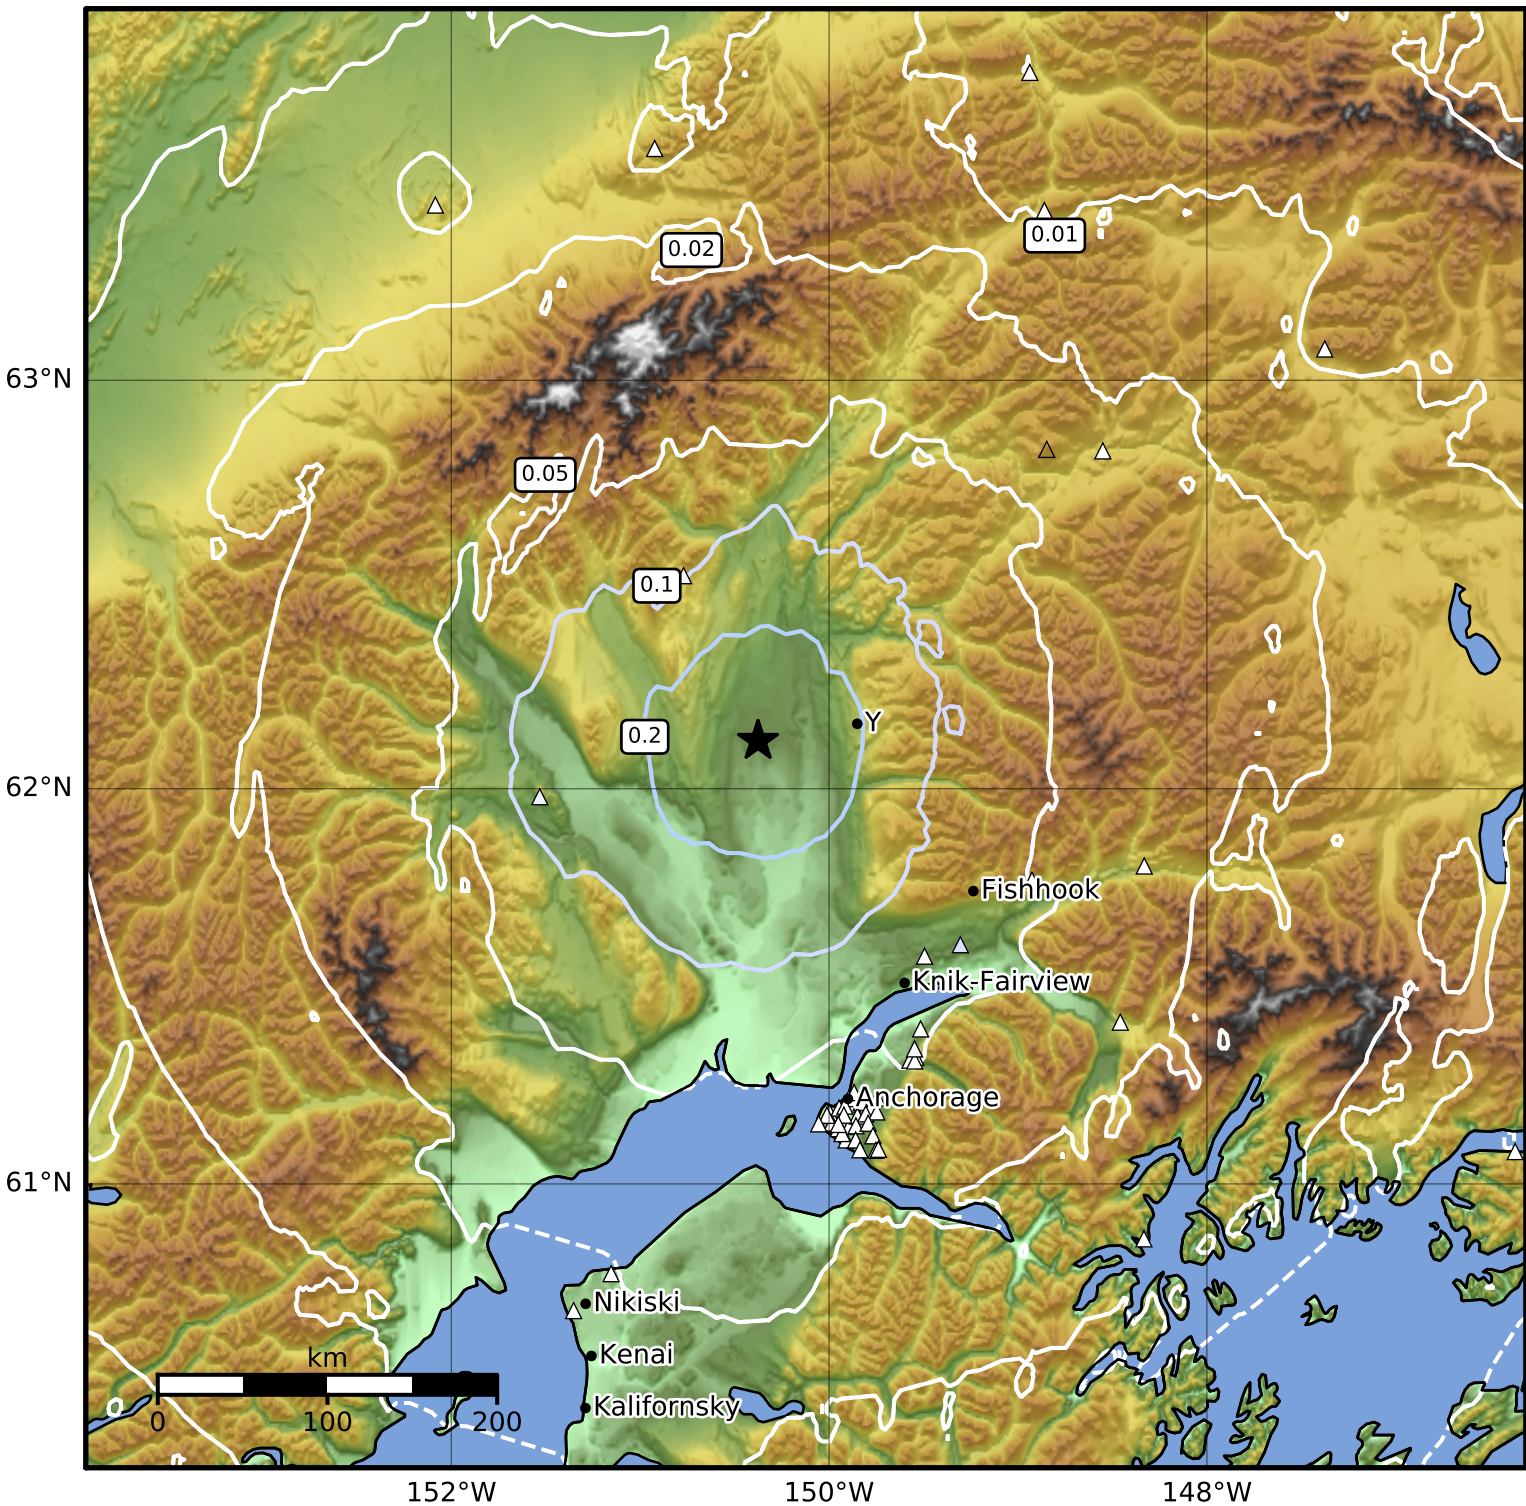

Peak Ground Acceleration Map Alaska Earthquake Center
 ShakeMap: 26 km (16 miles) SSW of Talkeetna
 Mar 22, 2023 03:40:24 UTC M3.5 N62.12 W150.38 Depth: 50.5km ID:ak0233q0k1av

PGA (%g)	0.1	0.2	0.5	1	2	5	10	20	50	100	200
----------	-----	-----	-----	---	---	---	----	----	----	-----	-----

Scale based on Worden et al. (2012)

Version 2: Processed 2023-03-22T05:31:33Z

△ Seismic Instrument ○ Reported Intensity

★ Epicenter