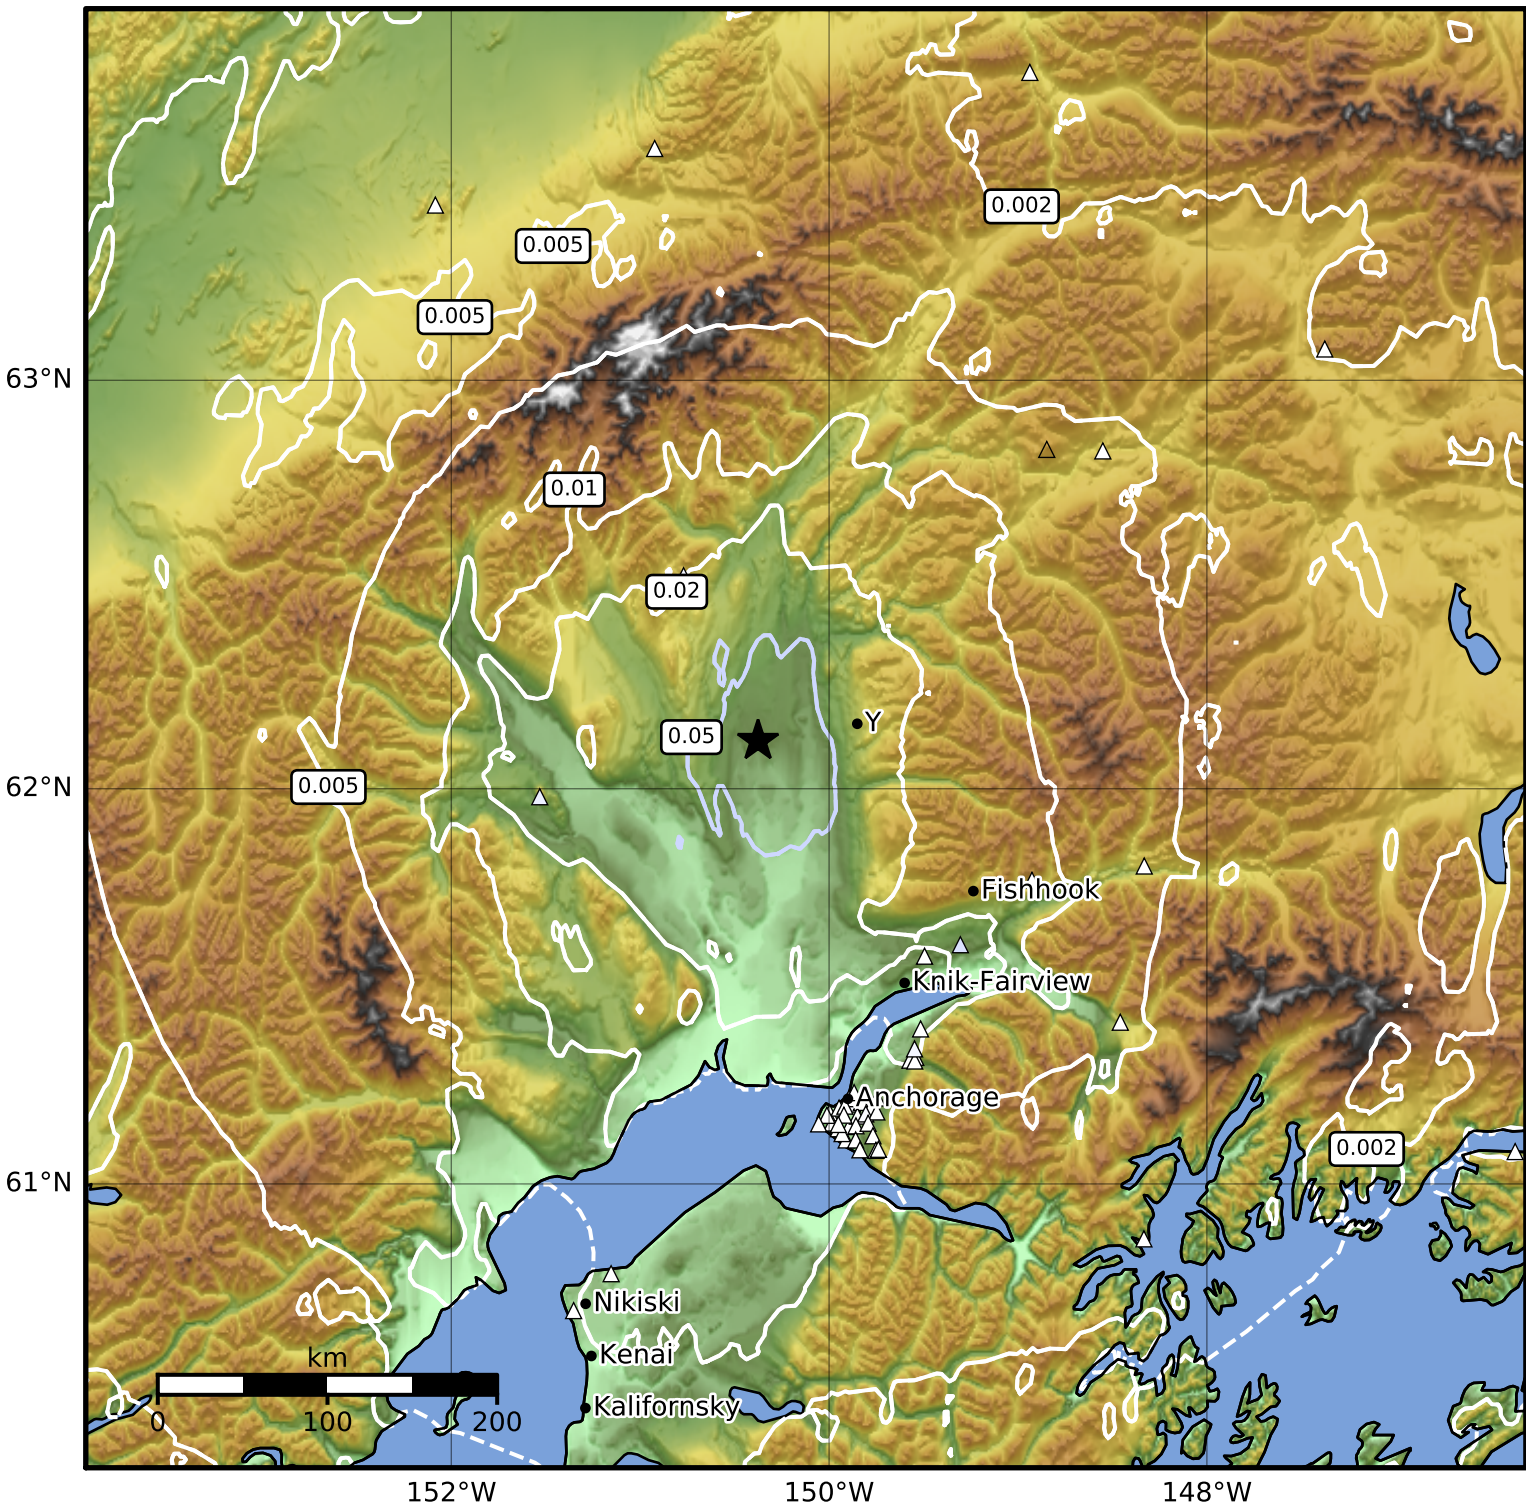

Peak Ground Velocity Map Alaska Earthquake Center  
 ShakeMap: 26 km (16 miles) SSW of Talkeetna  
 Mar 22, 2023 03:40:24 UTC M3.5 N62.12 W150.38 Depth: 50.5km ID:ak0233q0k1av

PGV (cm/s)	0.1	0.2	0.5	1	2	5	10	20	50	100	200
------------	-----	-----	-----	---	---	---	----	----	----	-----	-----

Scale based on Worden et al. (2012)

Version 2: Processed 2023-03-22T05:31:33Z

△ Seismic Instrument ○ Reported Intensity

★ Epicenter