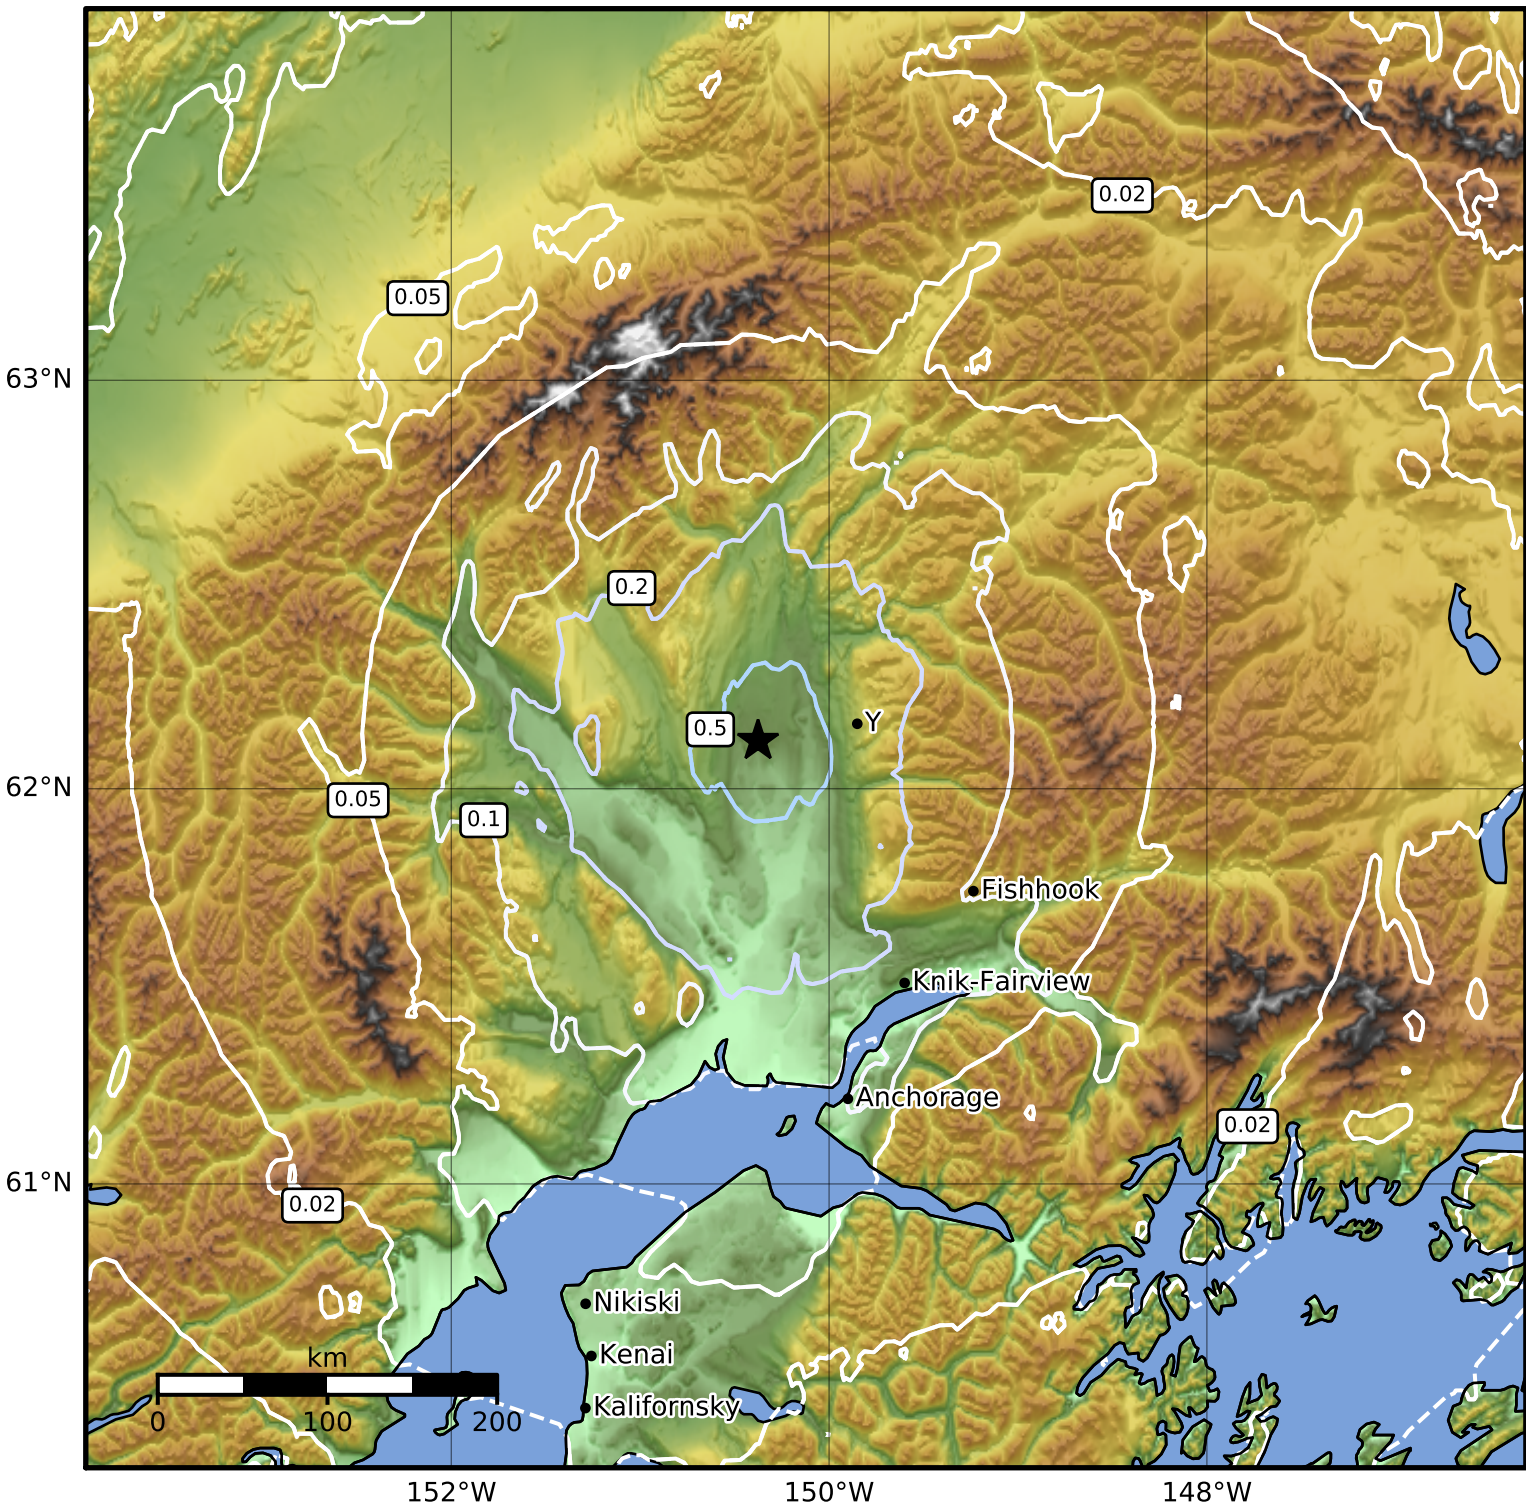

0.3 Second Peak Spectral Acceleration Map Alaska Earthquake Center
 ShakeMap: 26 km (16 miles) SSW of Talkeetna
 Mar 22, 2023 03:40:24 UTC M3.5 N62.12 W150.38 Depth: 50.5km ID:ak0233q0k1av

SA(0.3) (%g)	0.1	0.2	0.5	1	2	5	10	20	50	100	200
--------------	-----	-----	-----	---	---	---	----	----	----	-----	-----

Scale based on Worden et al. (2012)

△ Seismic Instrument ○ Reported Intensity

★ Epicenter

Version 2: Processed 2023-03-22T05:31:33Z