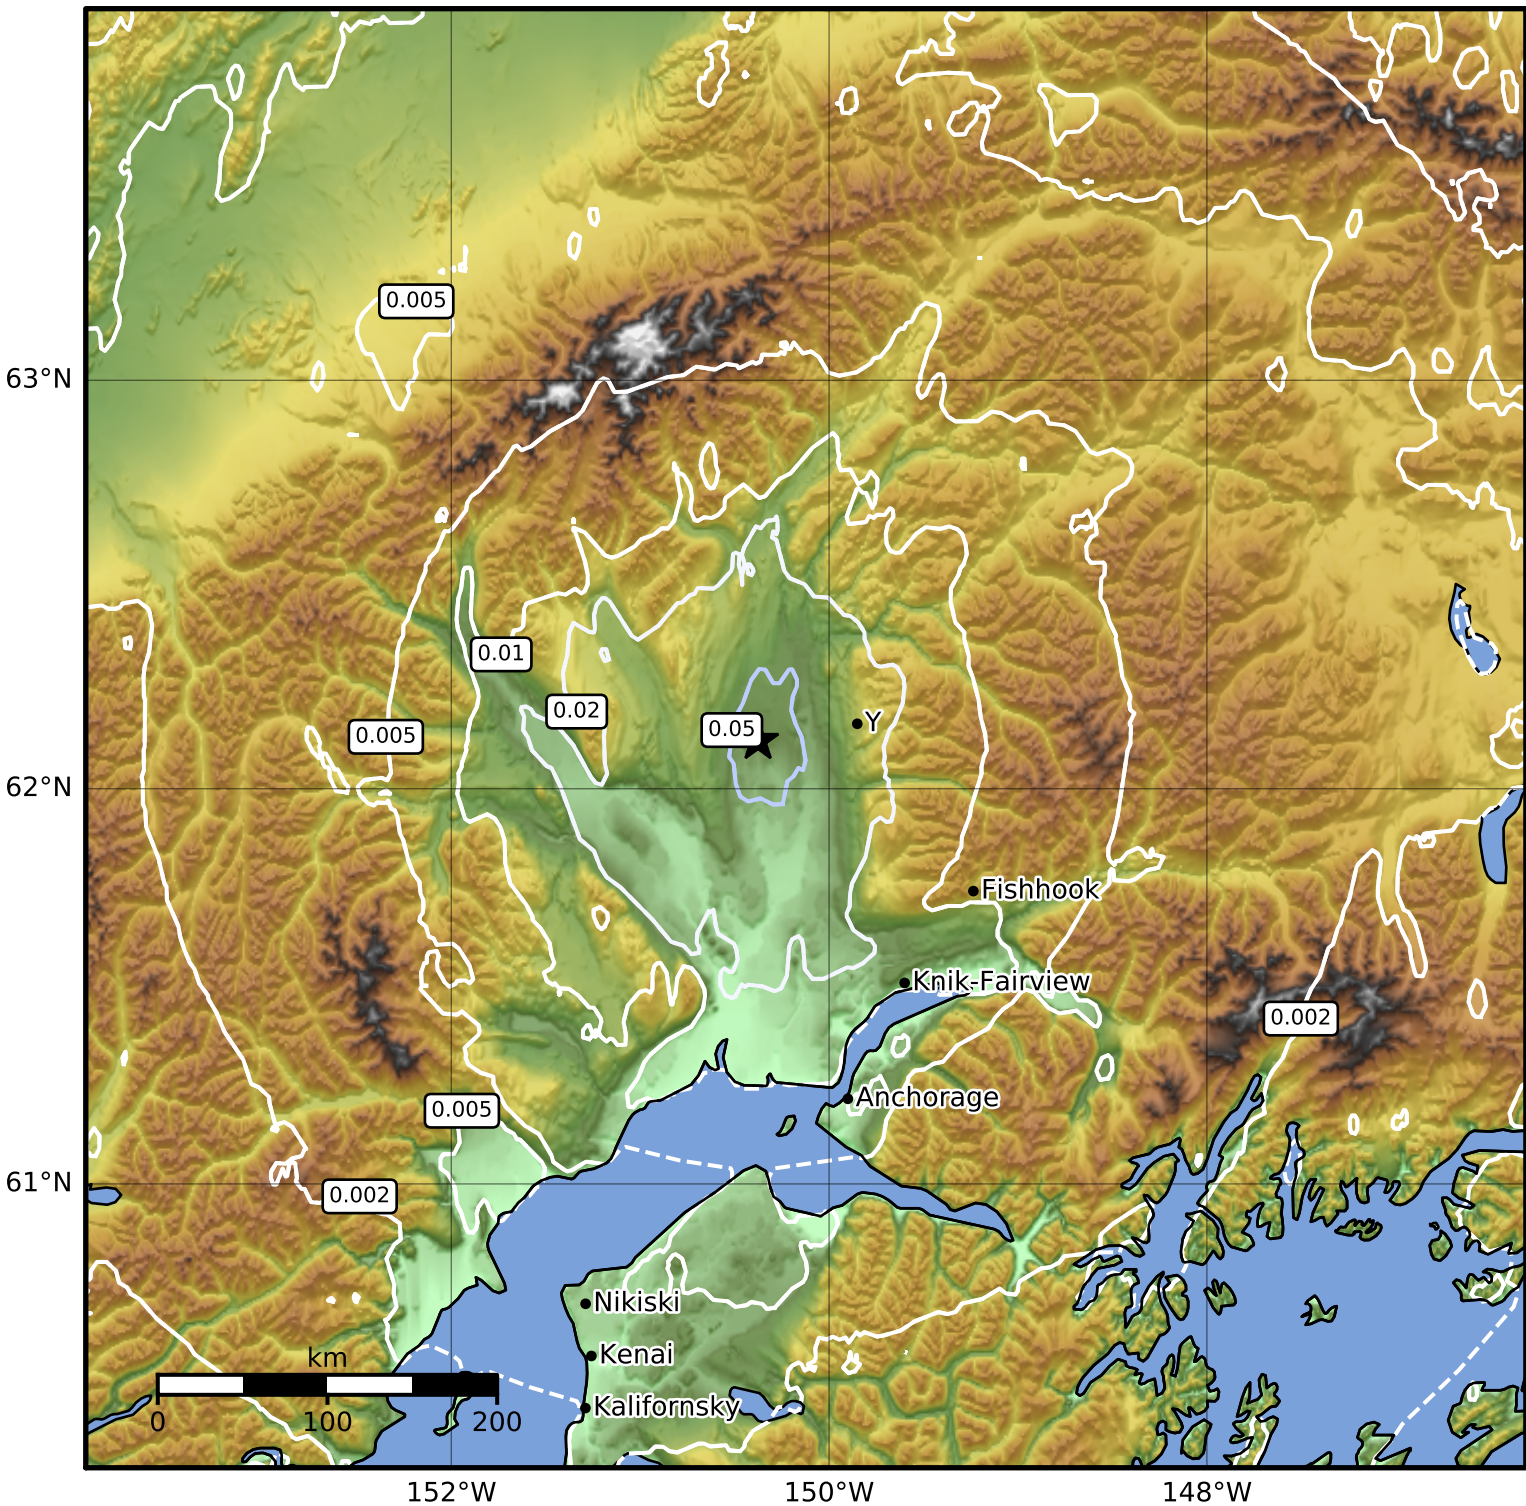

1.0 Second Peak Spectral Acceleration Map Alaska Earthquake Center
 ShakeMap: 26 km (16 miles) SSW of Talkeetna
 Mar 22, 2023 03:40:24 UTC M3.5 N62.12 W150.38 Depth: 50.5km ID:ak0233q0k1av

SA(1.0) (%g)	0.1	0.2	0.5	1	2	5	10	20	50	100	200
--------------	-----	-----	-----	---	---	---	----	----	----	-----	-----

Scale based on Worden et al. (2012)

△ Seismic Instrument ○ Reported Intensity

★ Epicenter

Version 2: Processed 2023-03-22T05:31:33Z