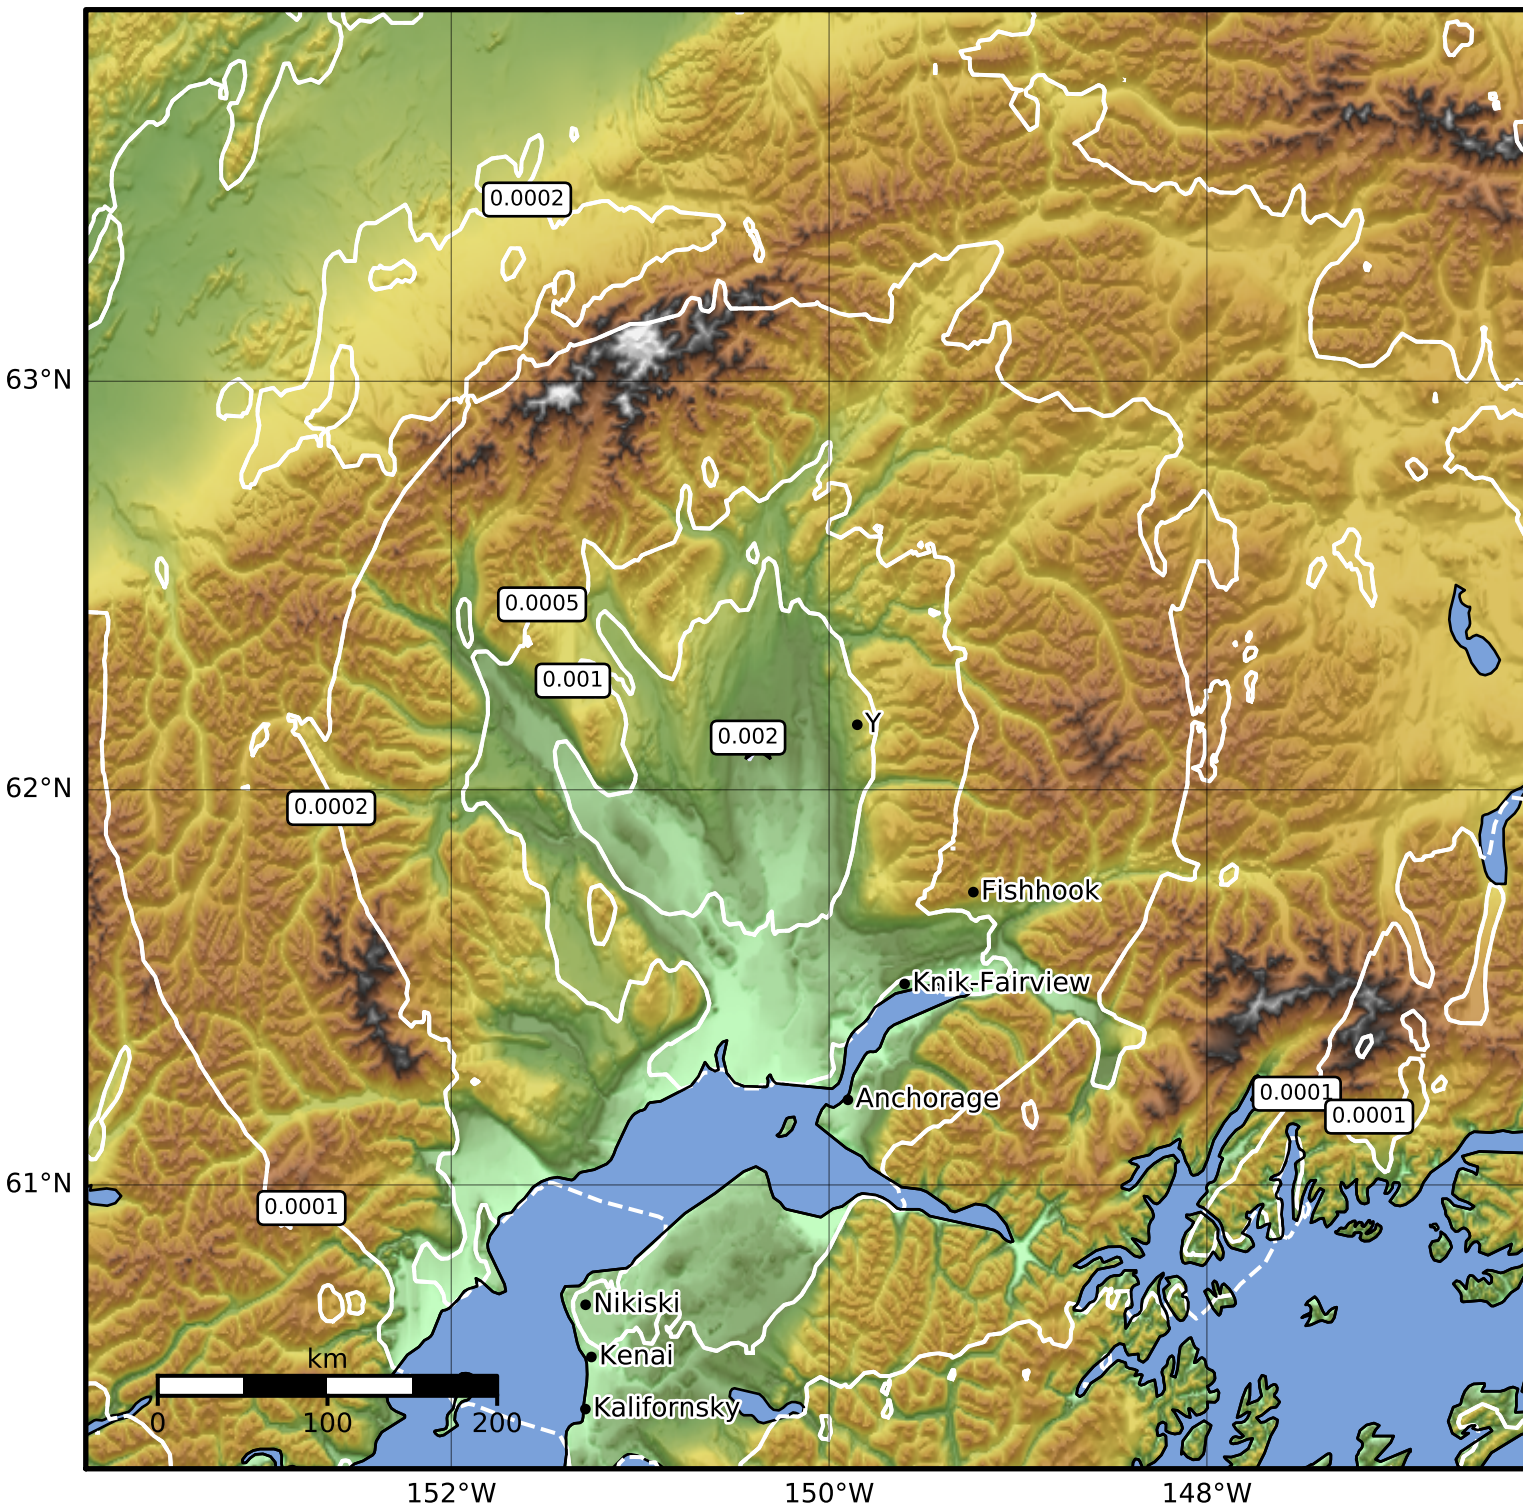

3.0 Second Peak Spectral Acceleration Map Alaska Earthquake Center  
 ShakeMap: 26 km (16 miles) SSW of Talkeetna  
 Mar 22, 2023 03:40:24 UTC M3.5 N62.12 W150.38 Depth: 50.5km ID:ak0233q0k1av

Scale based on Worden et al. (2012)

△ Seismic Instrument ○ Reported Intensity

★ Epicenter

Version 2: Processed 2023-03-22T05:31:33Z