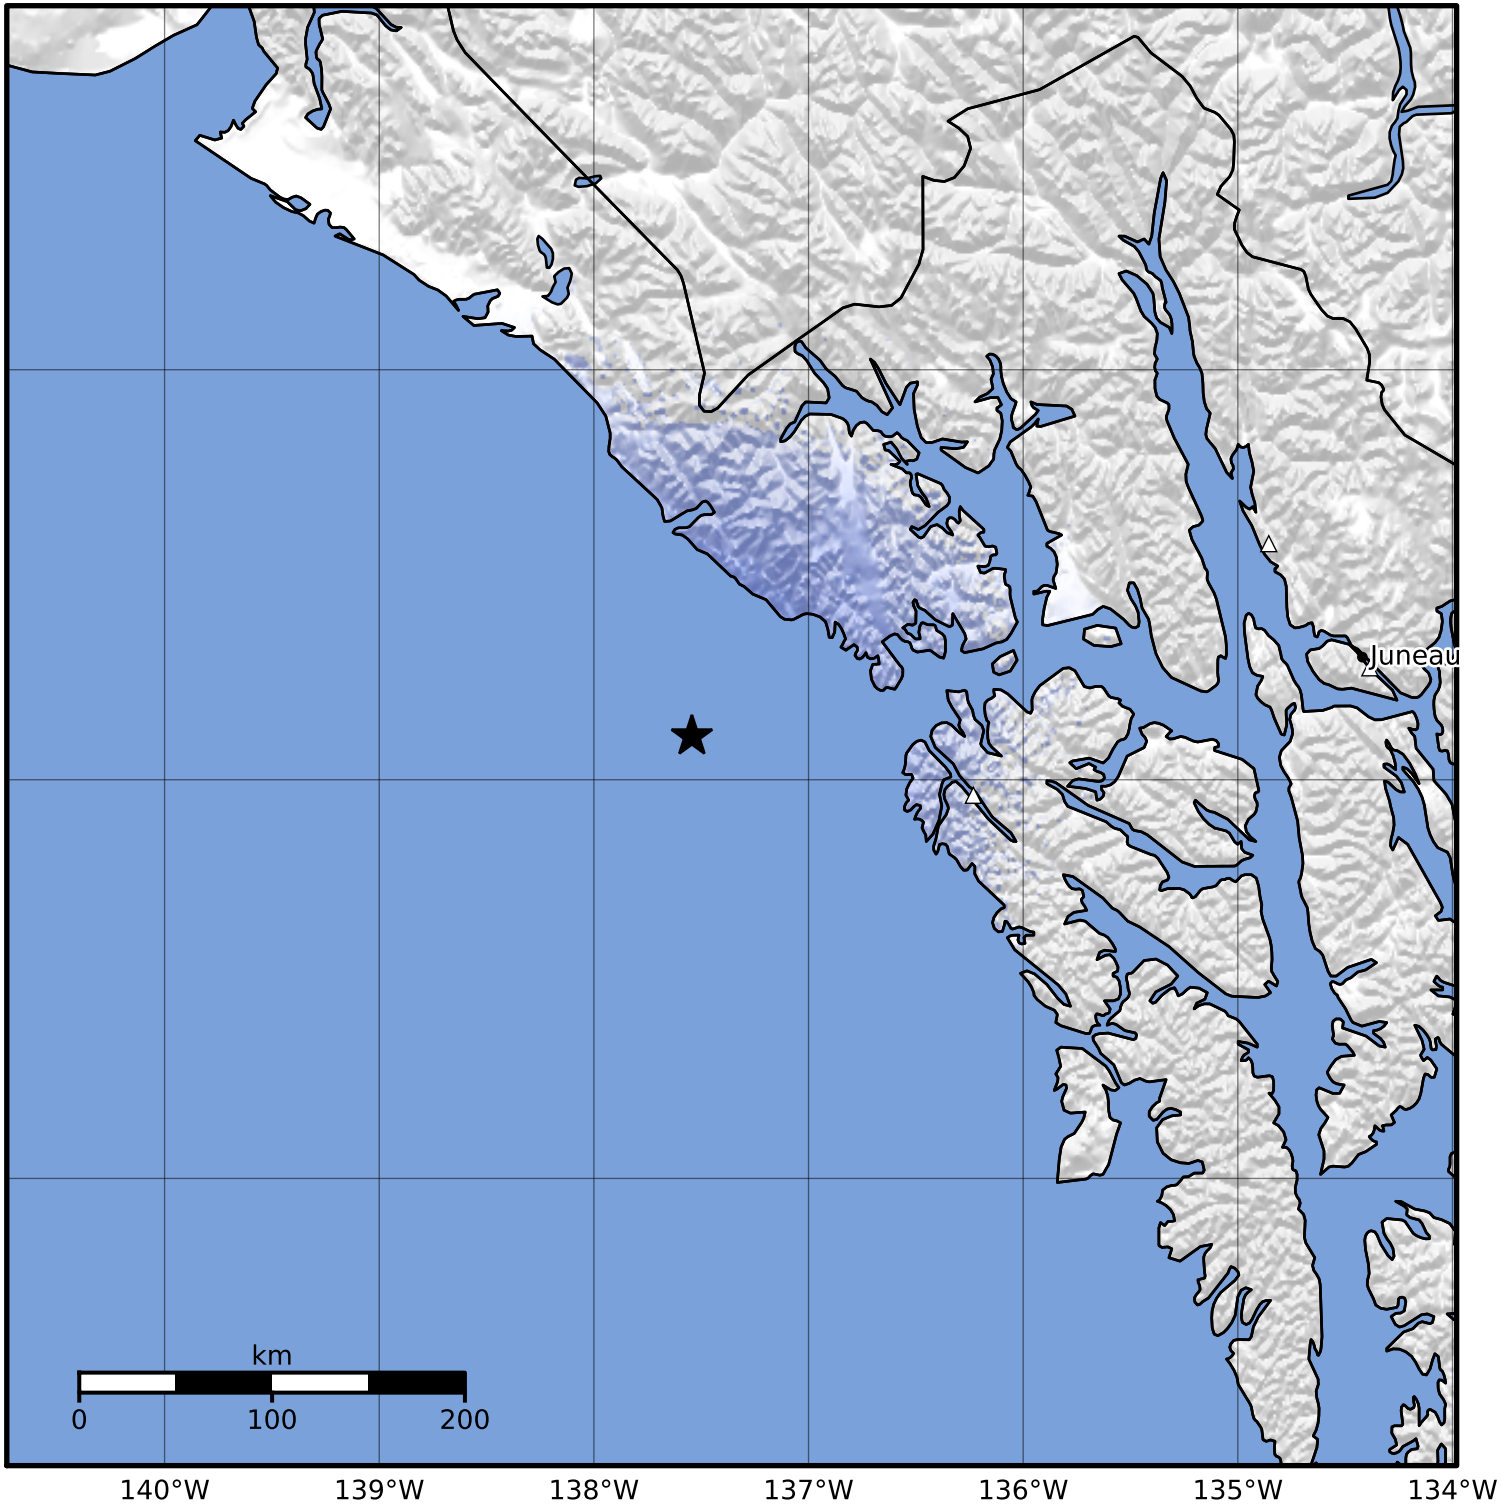

Macroseismic Intensity Map Alaska Earthquake Center
 ShakeMap: 71 km (44 miles) W of Elfin Cove
 Mar 22, 2023 09:59:13 UTC M3.8 N58.11 W137.54 Depth: 16.0km ID:ak0233q48os9

SHAKING	Not felt	Weak	Light	Moderate	Strong	Very strong	Severe	Violent	Extreme
DAMAGE	None	None	None	Very light	Light	Moderate	Moderate/heavy	Heavy	Very heavy
PGA(%g)	<0.0464	0.297	2.76	6.2	11.5	21.5	40.1	74.7	>139
PGV(cm/s)	<0.0215	0.135	1.41	4.65	9.64	20	41.4	85.8	>178
INTENSITY	I	II-III	IV	V	VI	VII	VIII	IX	X+

Scale based on Worden et al. (2012) Version 2: Processed 2023-03-22T10:19:21Z
 △ Seismic Instrument ○ Reported Intensity ★ Epicenter