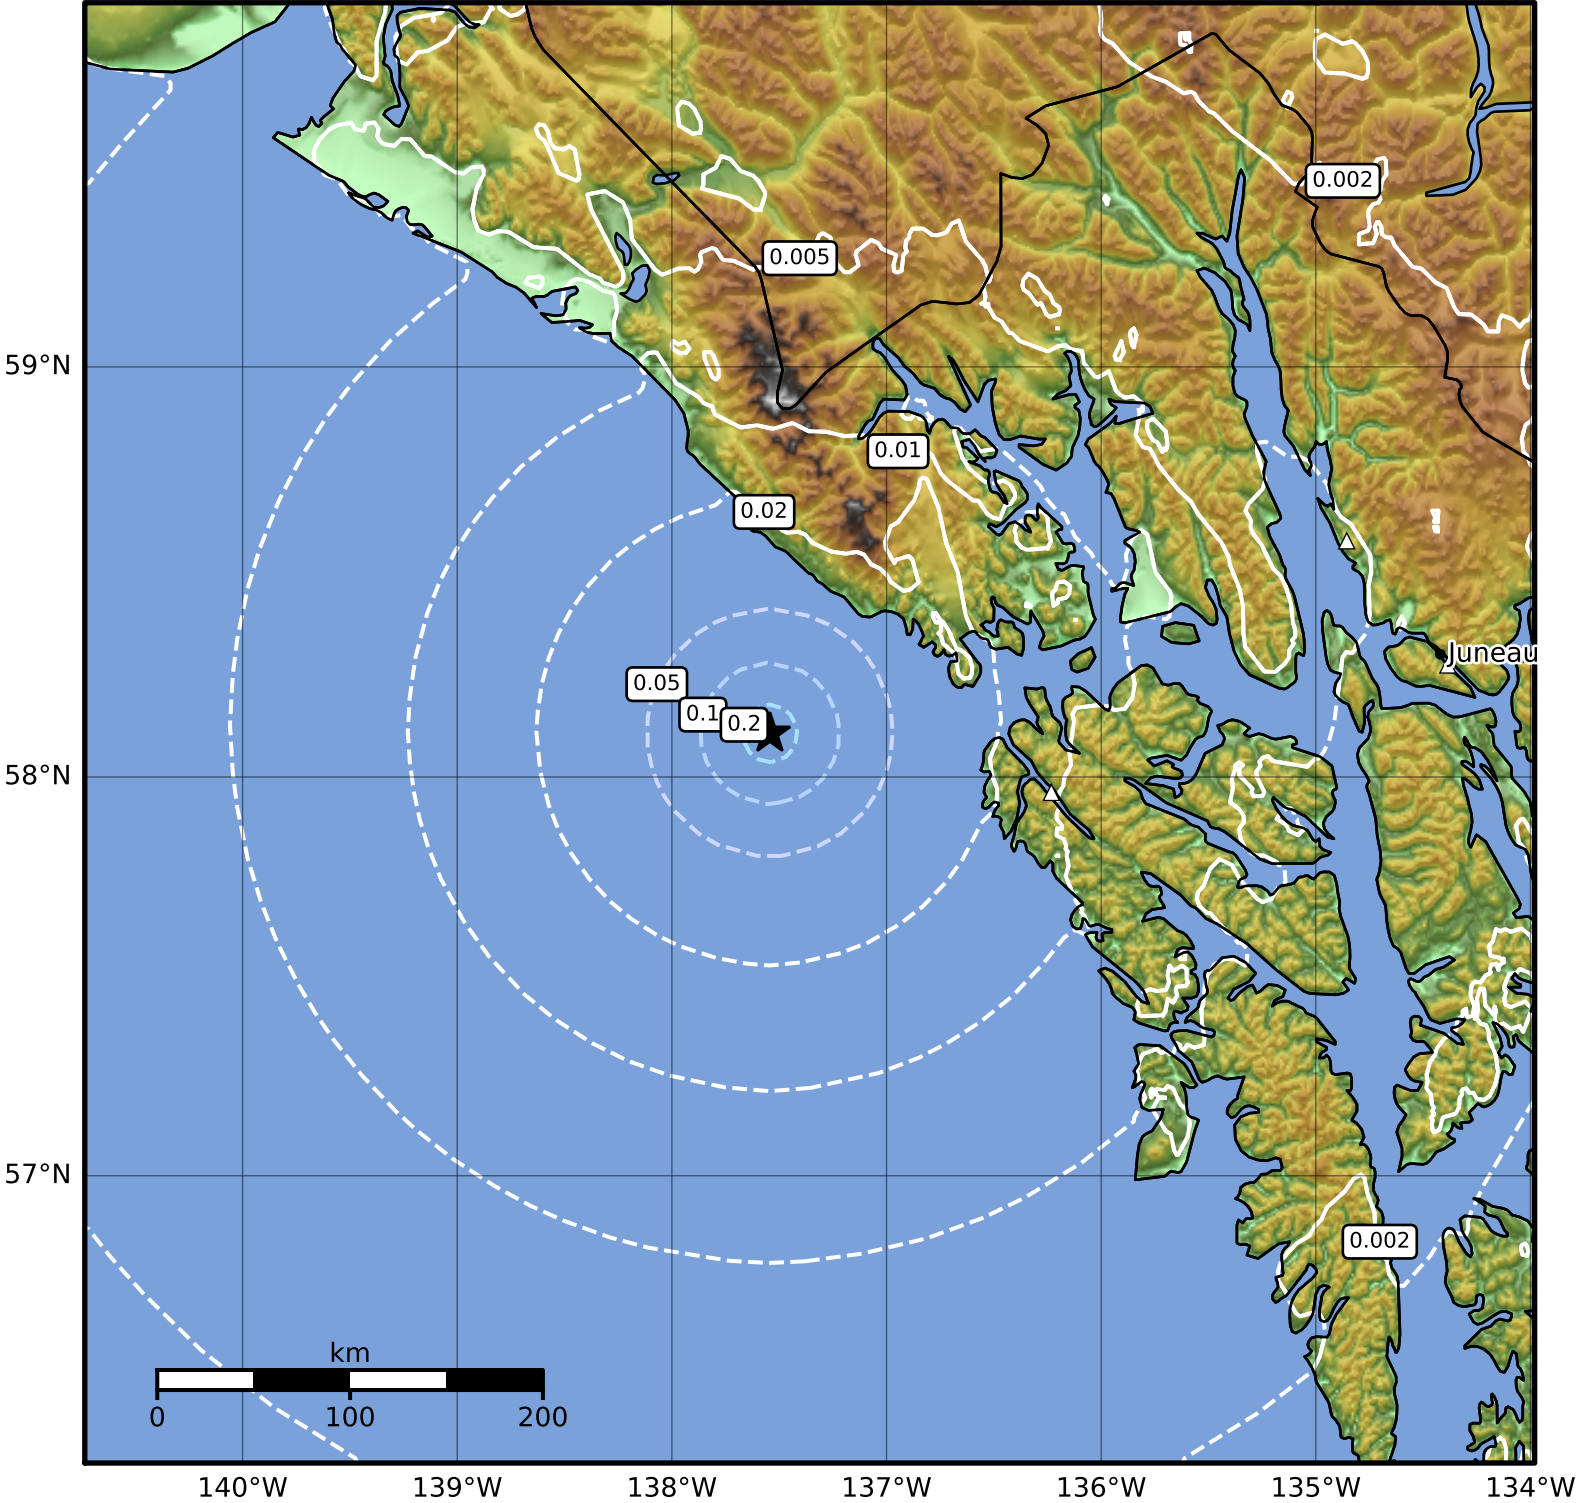

Peak Ground Velocity Map Alaska Earthquake Center
 ShakeMap: 71 km (44 miles) W of Elfin Cove
 Mar 22, 2023 09:59:13 UTC M3.8 N58.11 W137.54 Depth: 16.0km ID:ak0233q48os9

PGV (cm/s)	0.1	0.2	0.5	1	2	5	10	20	50	100	200
------------	-----	-----	-----	---	---	---	----	----	----	-----	-----

Scale based on Worden et al. (2012)

Version 2: Processed 2023-03-22T10:19:21Z

△ Seismic Instrument ○ Reported Intensity ★ Epicenter