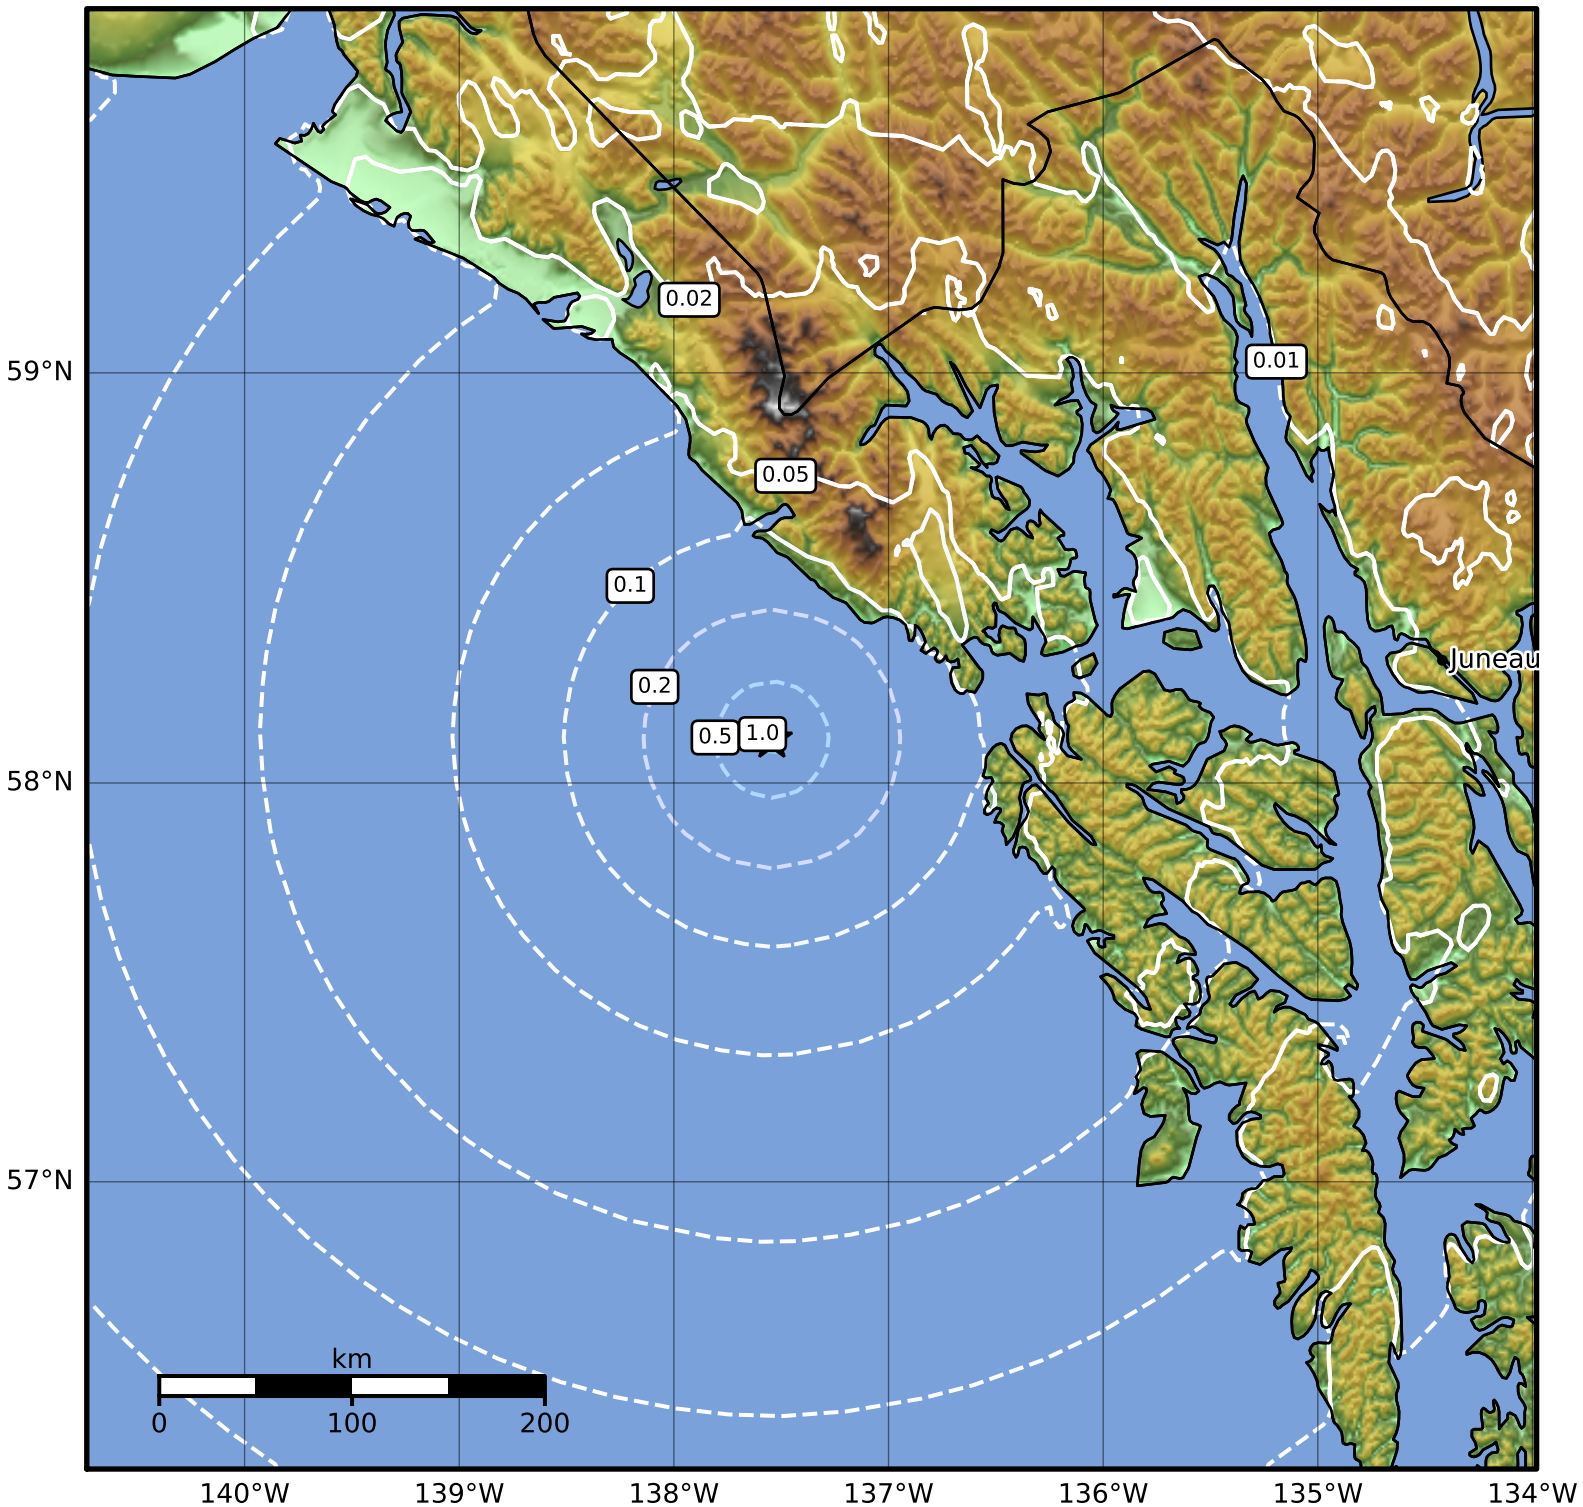

0.3 Second Peak Spectral Acceleration Map Alaska Earthquake Center
 ShakeMap: 71 km (44 miles) W of Elfin Cove
 Mar 22, 2023 09:59:13 UTC M3.8 N58.11 W137.54 Depth: 16.0km ID:ak0233q48os9

SA(0.3) (%g)	0.1	0.2	0.5	1	2	5	10	20	50	100	200
--------------	-----	-----	-----	---	---	---	----	----	----	-----	-----

Scale based on Worden et al. (2012)

Version 2: Processed 2023-03-22T10:19:21Z

△ Seismic Instrument ○ Reported Intensity

★ Epicenter