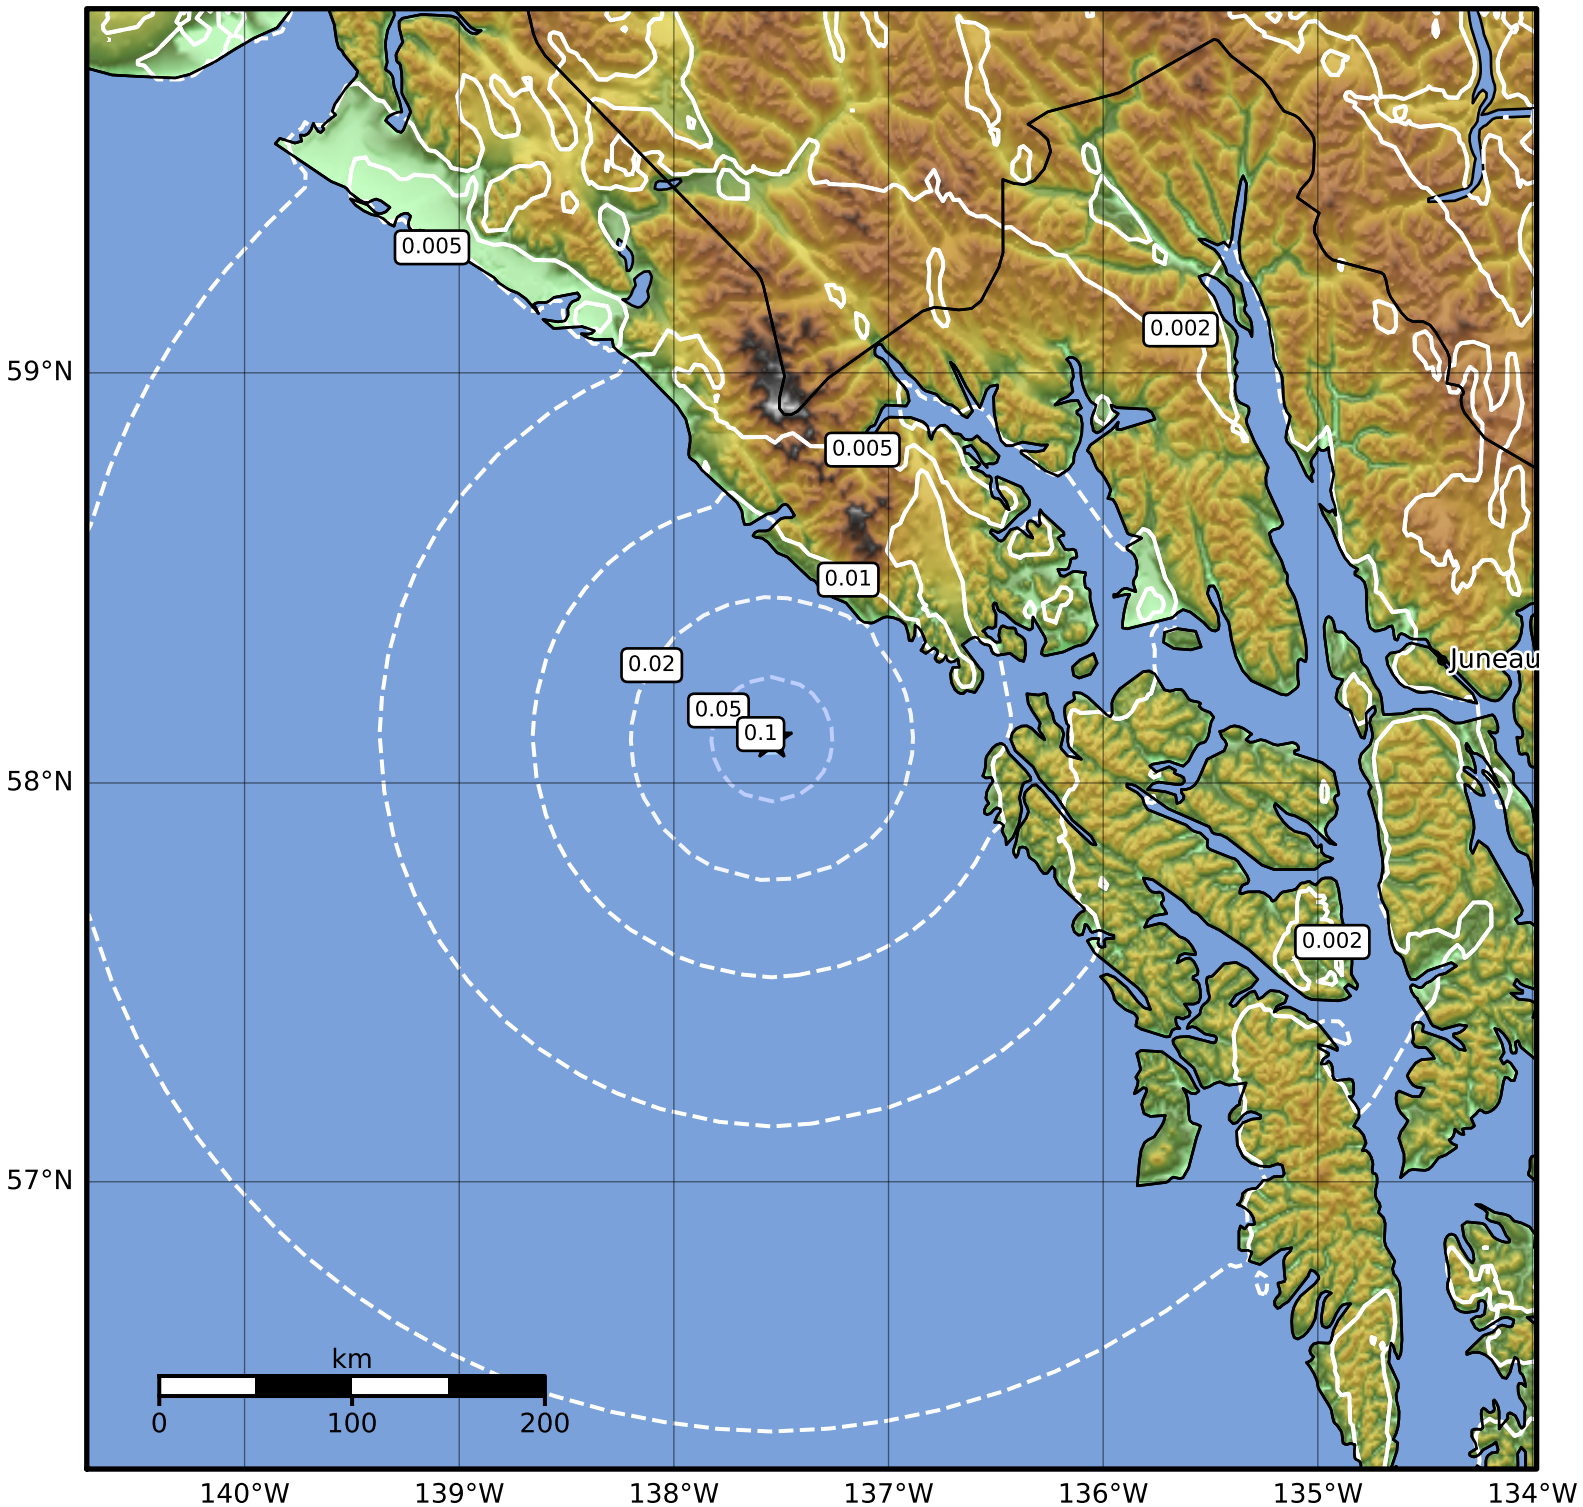

1.0 Second Peak Spectral Acceleration Map Alaska Earthquake Center
 ShakeMap: 71 km (44 miles) W of Elfin Cove
 Mar 22, 2023 09:59:13 UTC M3.8 N58.11 W137.54 Depth: 16.0km ID:ak0233q48os9

SA(1.0) (%g)	0.1	0.2	0.5	1	2	5	10	20	50	100	200
--------------	-----	-----	-----	---	---	---	----	----	----	-----	-----

Scale based on Worden et al. (2012)

Version 2: Processed 2023-03-22T10:19:21Z

△ Seismic Instrument ○ Reported Intensity

★ Epicenter