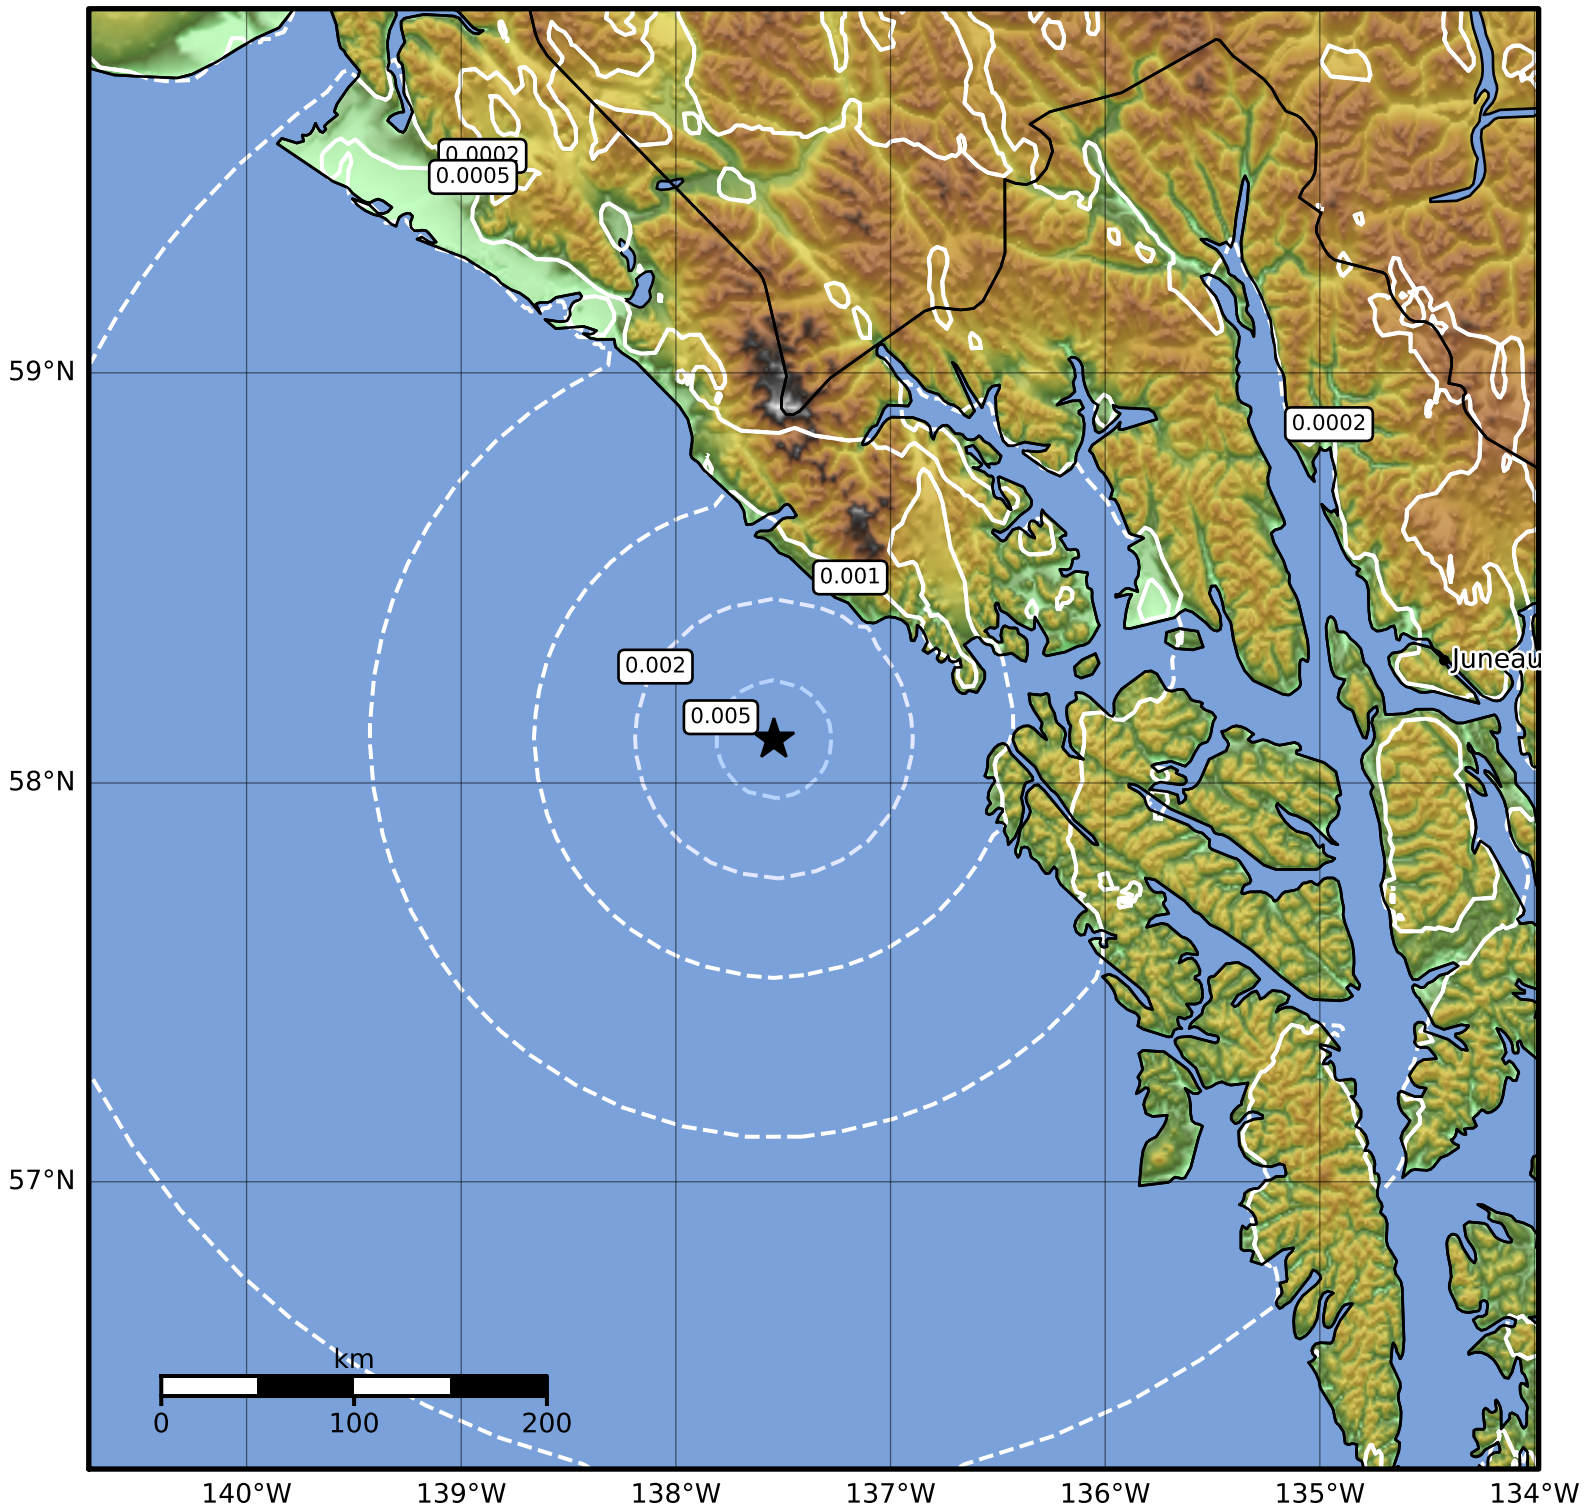

3.0 Second Peak Spectral Acceleration Map Alaska Earthquake Center
ShakeMap: 71 km (44 miles) W of Elfin Cove
Mar 22, 2023 09:59:13 UTC M3.8 N58.11 W137.54 Depth: 16.0km ID:ak0233q48os9

Scale based on Worden et al. (2012)

Version 2: Processed 2023-03-22T10:19:21Z

△ Seismic Instrument ○ Reported Intensity

★ Epicenter