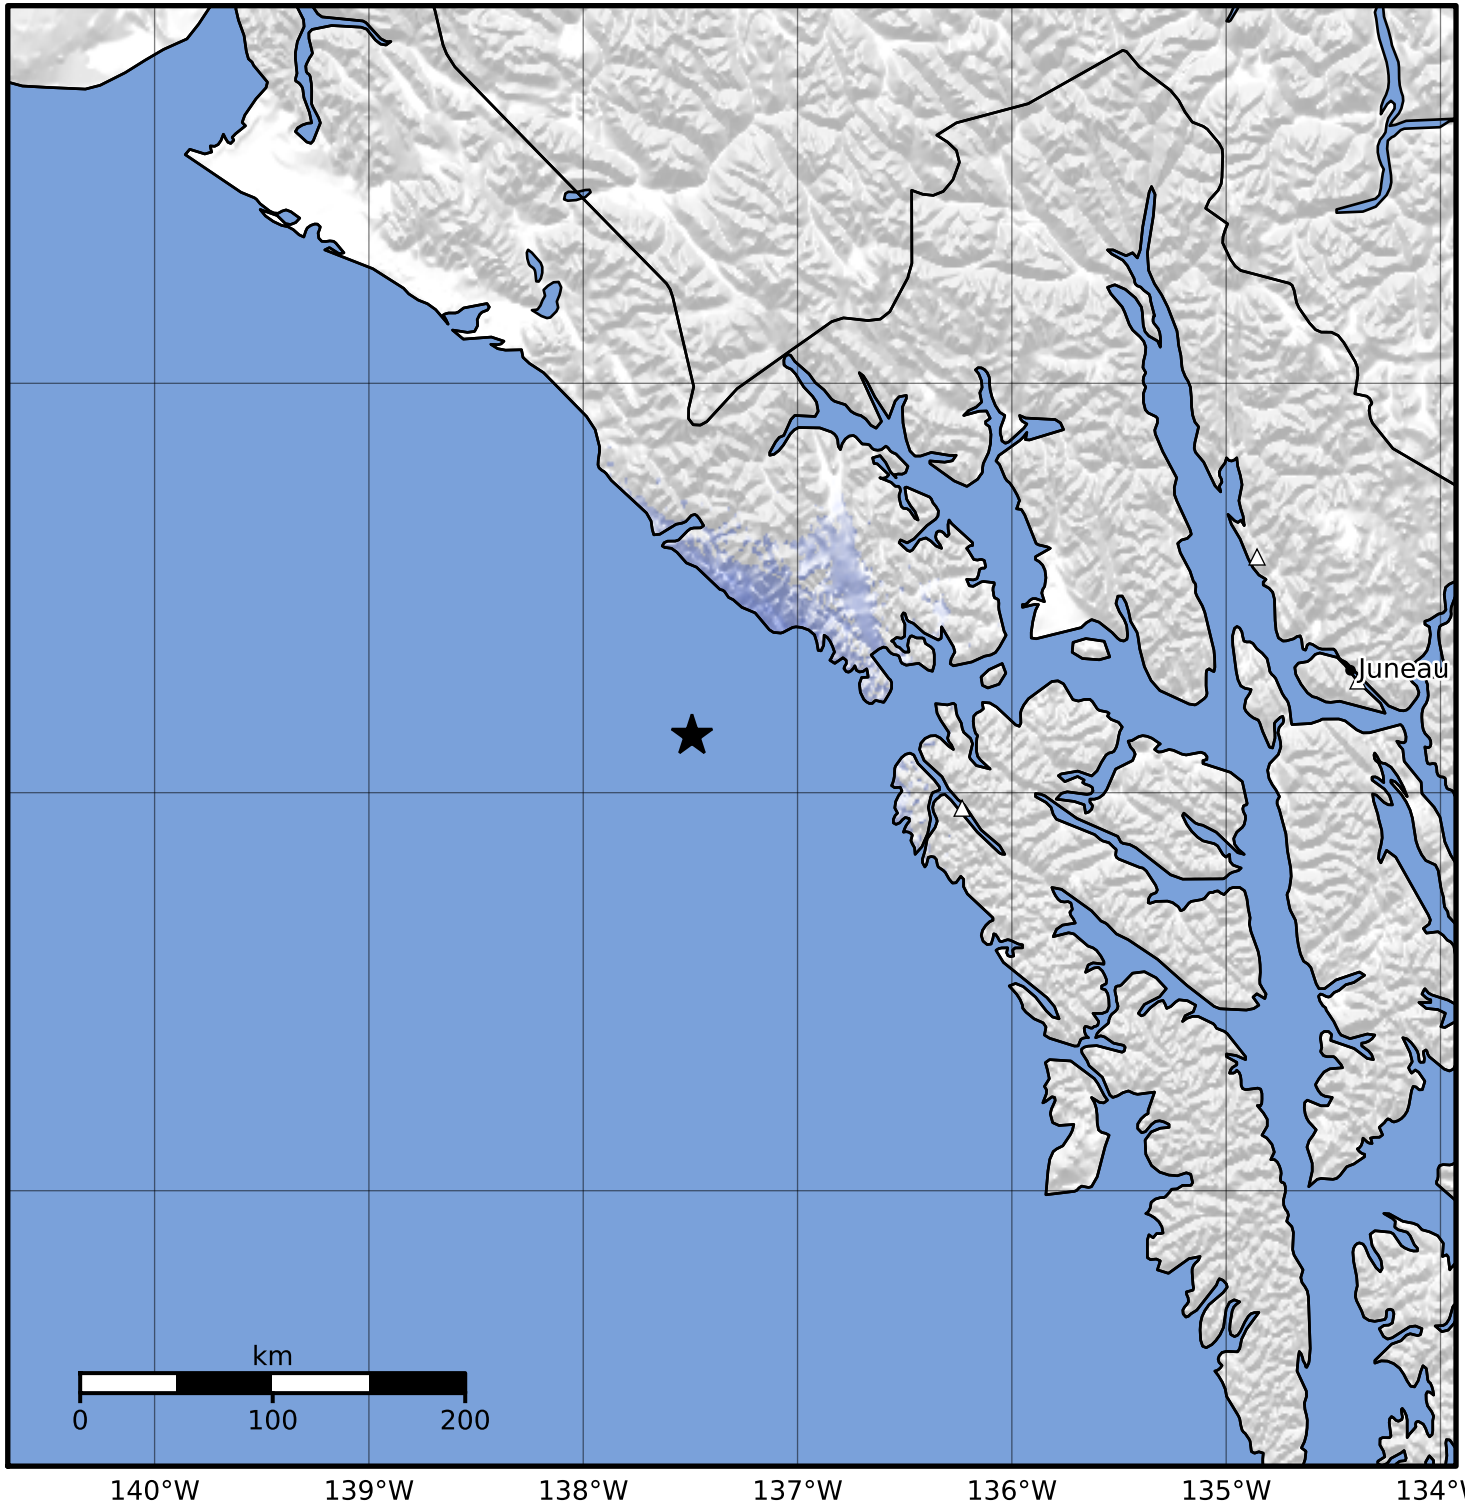

Macroseismic Intensity Map Alaska Earthquake Center  
 ShakeMap: 68 km (42 miles) W of Elfin Cove  
 Mar 22, 2023 14:34:04 UTC M3.7 N58.14 W137.49 Depth: 0.0km ID:ak0233q72h6o

| SHAKING   | Not felt | Weak          | Light     | Moderate   | Strong    | Very strong | Severe         | Violent   | Extreme    |
|-----------|----------|---------------|-----------|------------|-----------|-------------|----------------|-----------|------------|
| DAMAGE    | None     | None          | None      | Very light | Light     | Moderate    | Moderate/heavy | Heavy     | Very heavy |
| PGA(%g)   | <0.0464  | 0.297         | 2.76      | 6.2        | 11.5      | 21.5        | 40.1           | 74.7      | >139       |
| PGV(cm/s) | <0.0215  | 0.135         | 1.41      | 4.65       | 9.64      | 20          | 41.4           | 85.8      | >178       |
| INTENSITY | <b>I</b> | <b>II-III</b> | <b>IV</b> | <b>V</b>   | <b>VI</b> | <b>VII</b>  | <b>VIII</b>    | <b>IX</b> | <b>X+</b>  |

Scale based on Worden et al. (2012)

Version 2: Processed 2023-03-22T17:37:30Z

△ Seismic Instrument ○ Reported Intensity

★ Epicenter