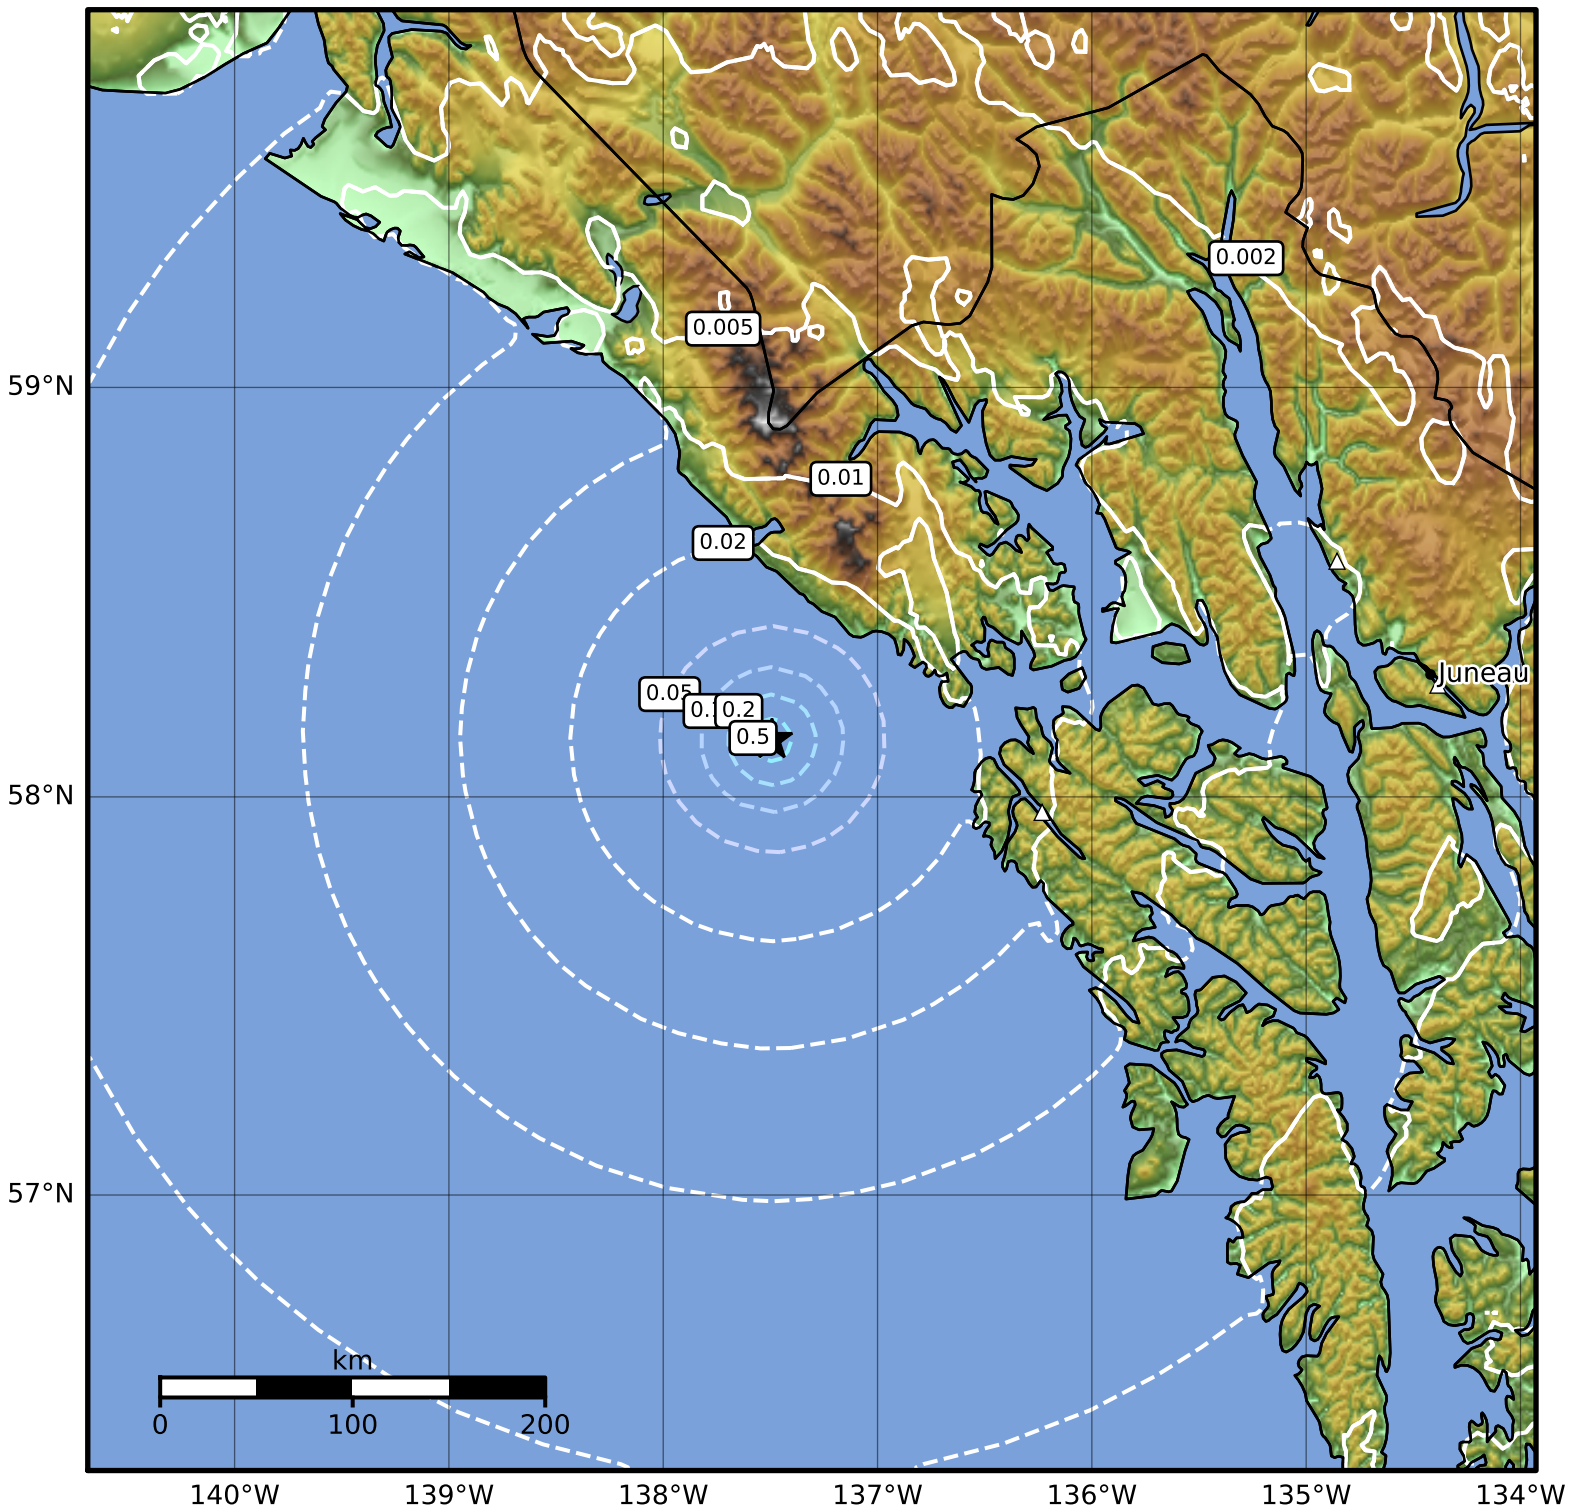

Peak Ground Velocity Map Alaska Earthquake Center
ShakeMap: 68 km (42 miles) W of Elfin Cove
Mar 22, 2023 14:34:04 UTC M3.7 N58.14 W137.49 Depth: 0.0km ID:ak0233q72h6o

Scale based on Worden et al. (2012)

△ Seismic Instrument ○ Reported Intensity

★ Epicenter

Version 2: Processed 2023-03-22T17:37:30Z