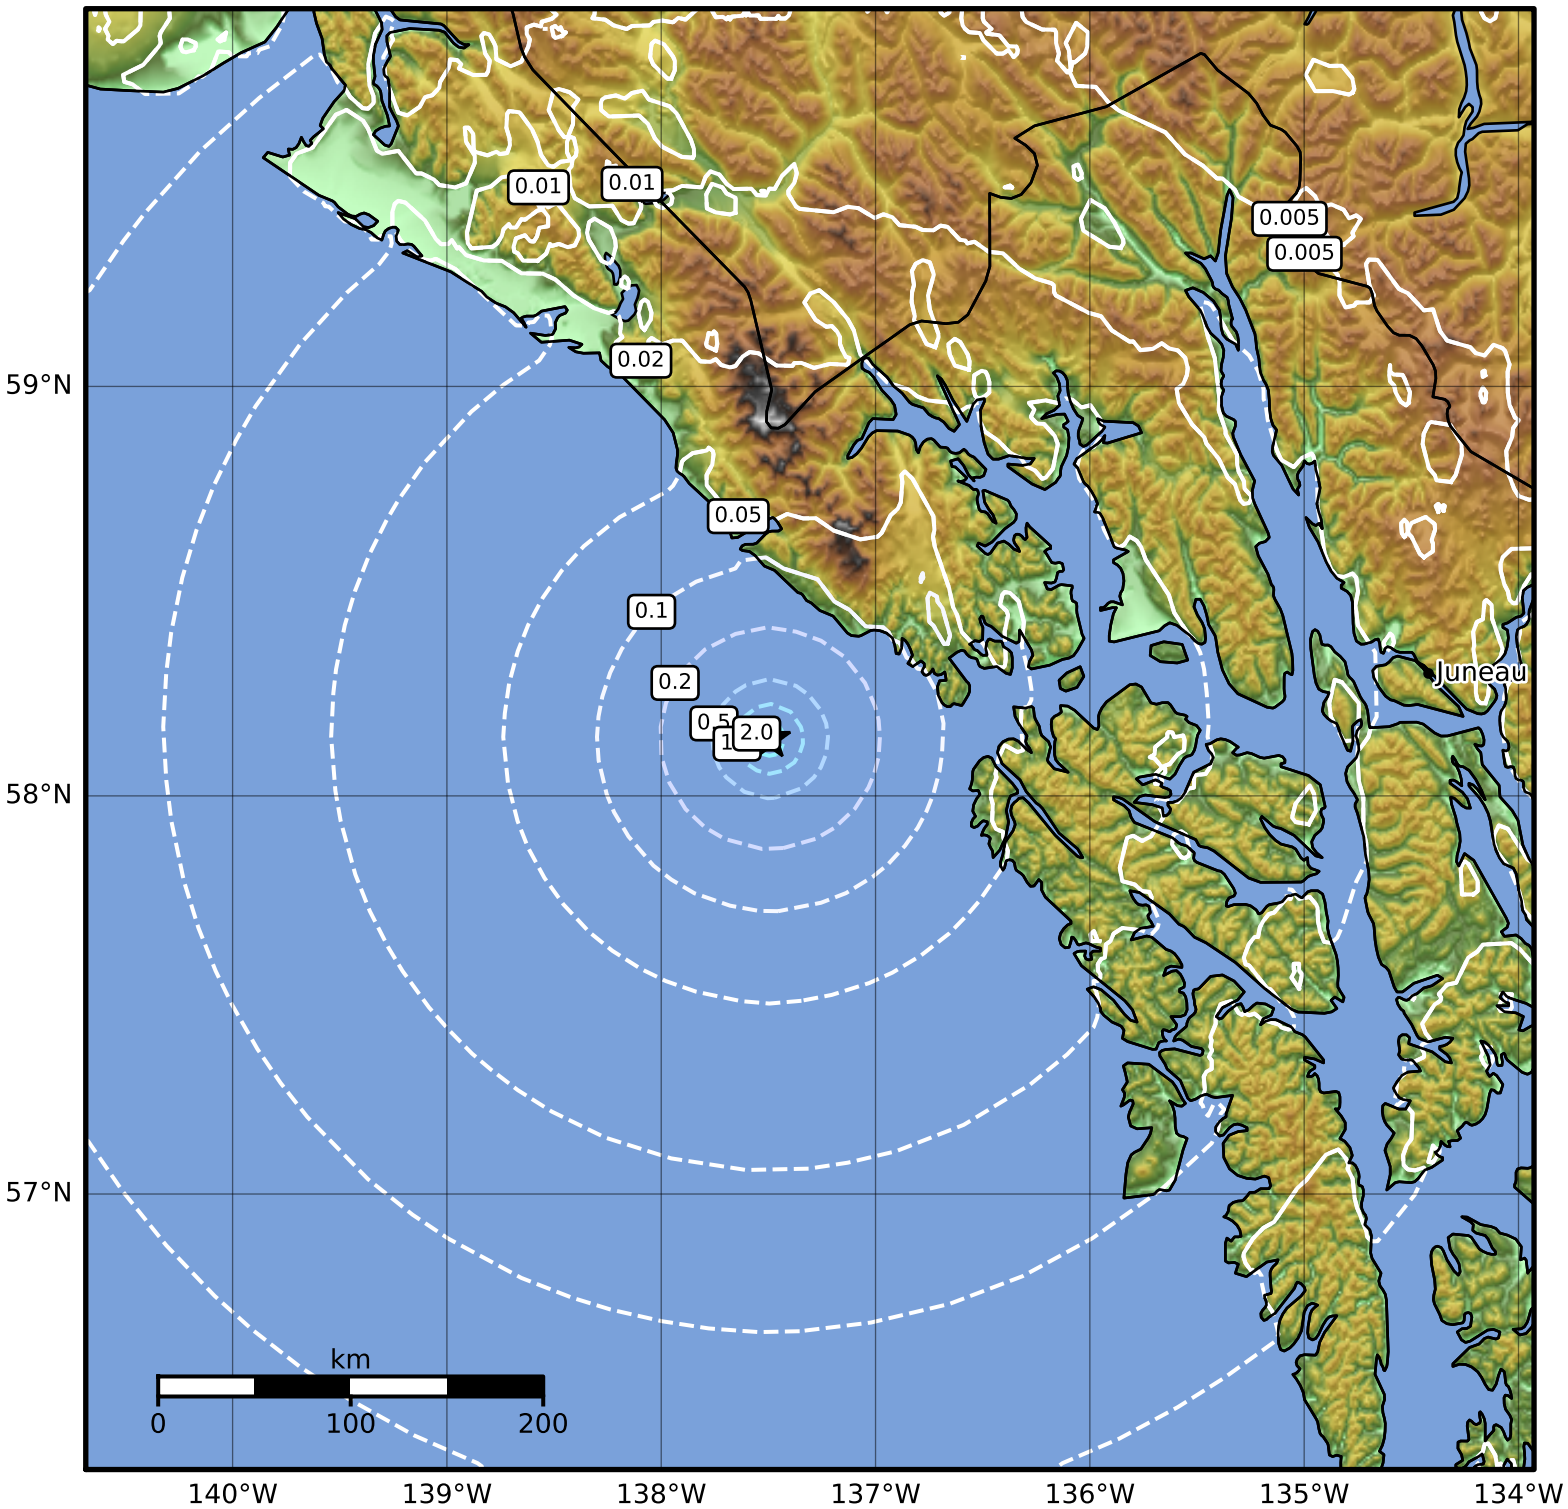

0.3 Second Peak Spectral Acceleration Map Alaska Earthquake Center  
 ShakeMap: 68 km (42 miles) W of Elfin Cove  
 Mar 22, 2023 14:34:04 UTC M3.7 N58.14 W137.49 Depth: 0.0km ID:ak0233q72h6o

SA(0.3) (%g)	0.1	0.2	0.5	1	2	5	10	20	50	100	200
--------------	-----	-----	-----	---	---	---	----	----	----	-----	-----

Scale based on Worden et al. (2012)

Version 2: Processed 2023-03-22T17:37:30Z

△ Seismic Instrument ○ Reported Intensity

★ Epicenter