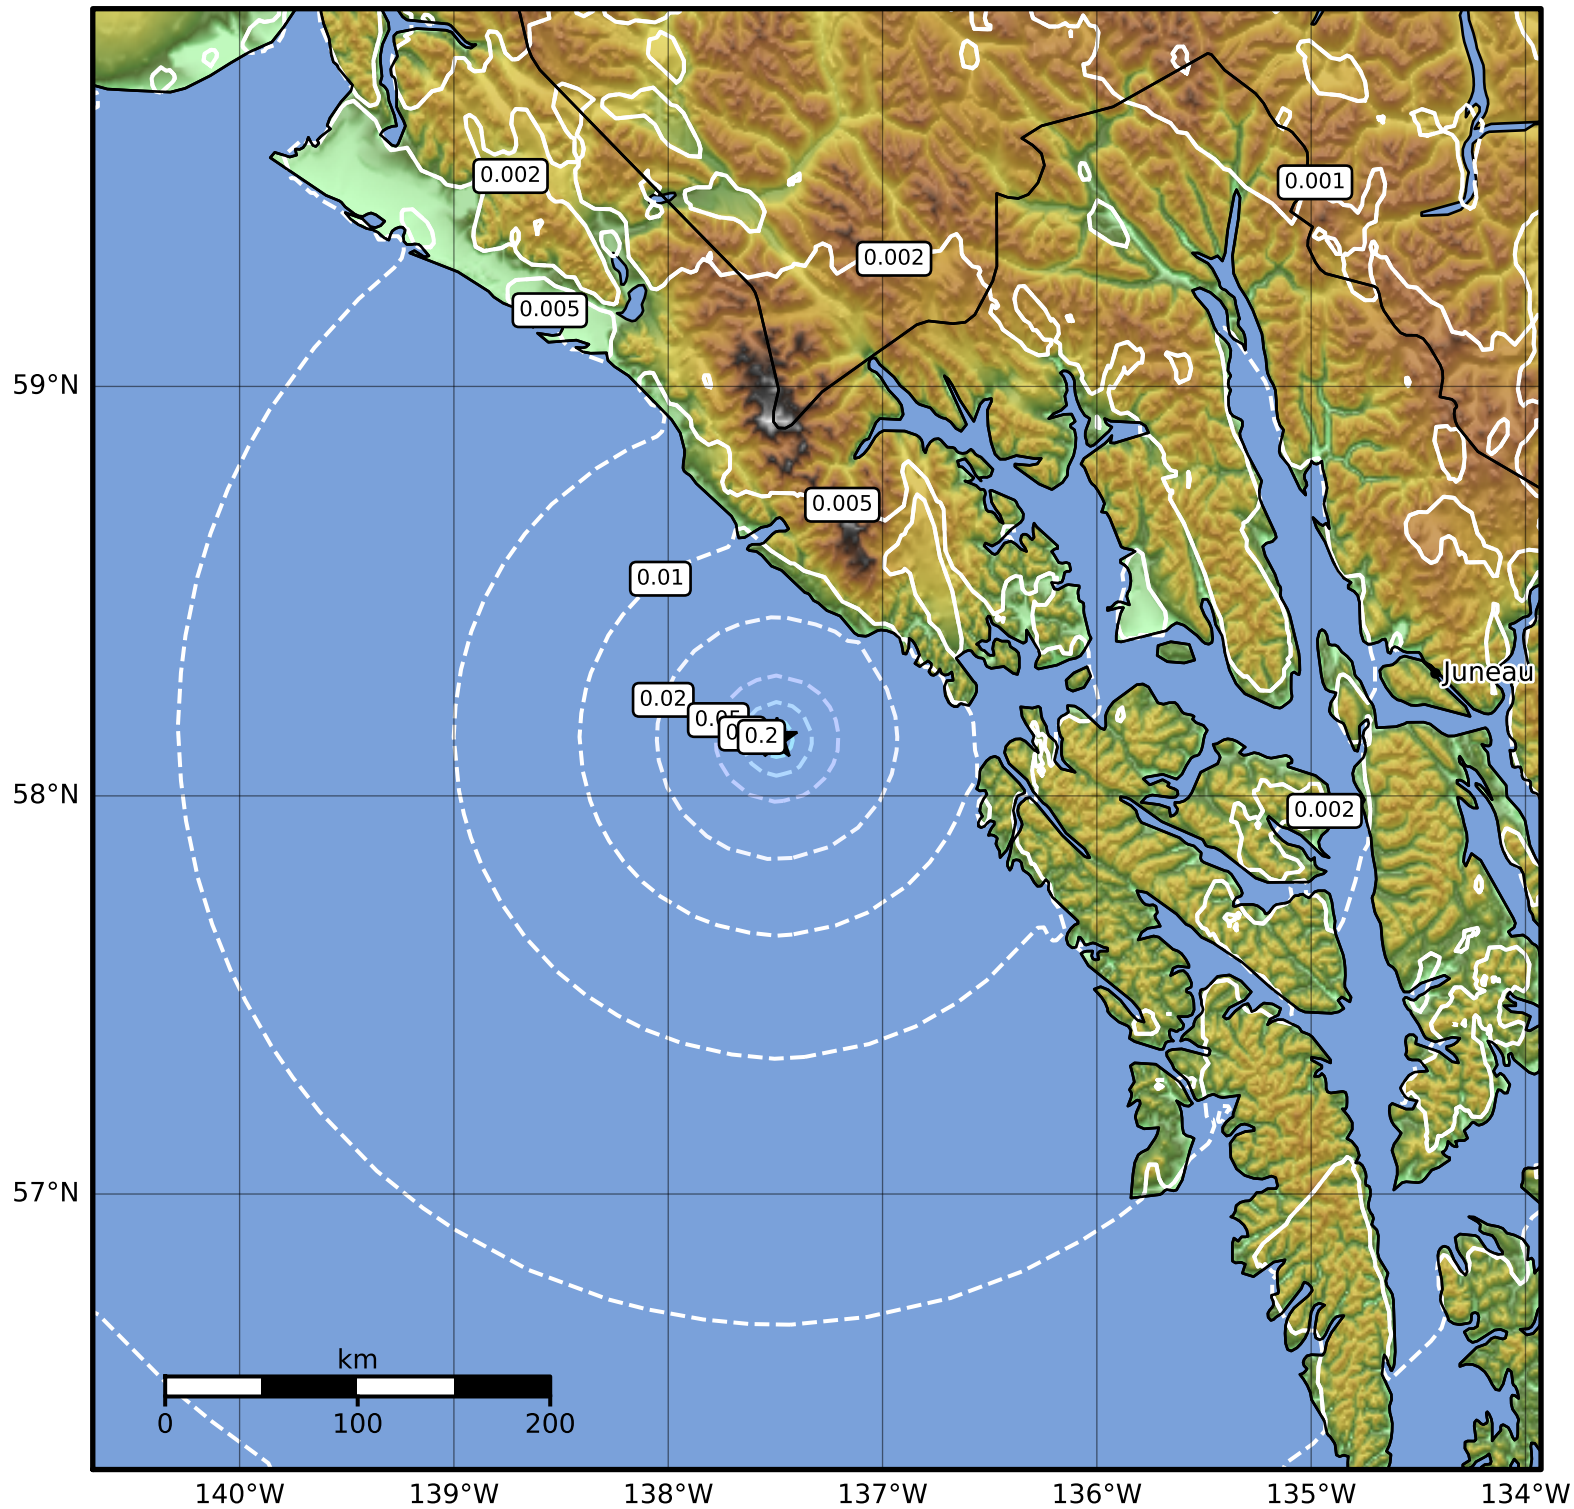

1.0 Second Peak Spectral Acceleration Map Alaska Earthquake Center
 ShakeMap: 68 km (42 miles) W of Elfin Cove
 Mar 22, 2023 14:34:04 UTC M3.7 N58.14 W137.49 Depth: 0.0km ID:ak0233q72h6o

SA(1.0) (%g)	0.1	0.2	0.5	1	2	5	10	20	50	100	200
--------------	-----	-----	-----	---	---	---	----	----	----	-----	-----

Scale based on Worden et al. (2012)

Version 2: Processed 2023-03-22T17:37:30Z

△ Seismic Instrument ○ Reported Intensity

★ Epicenter