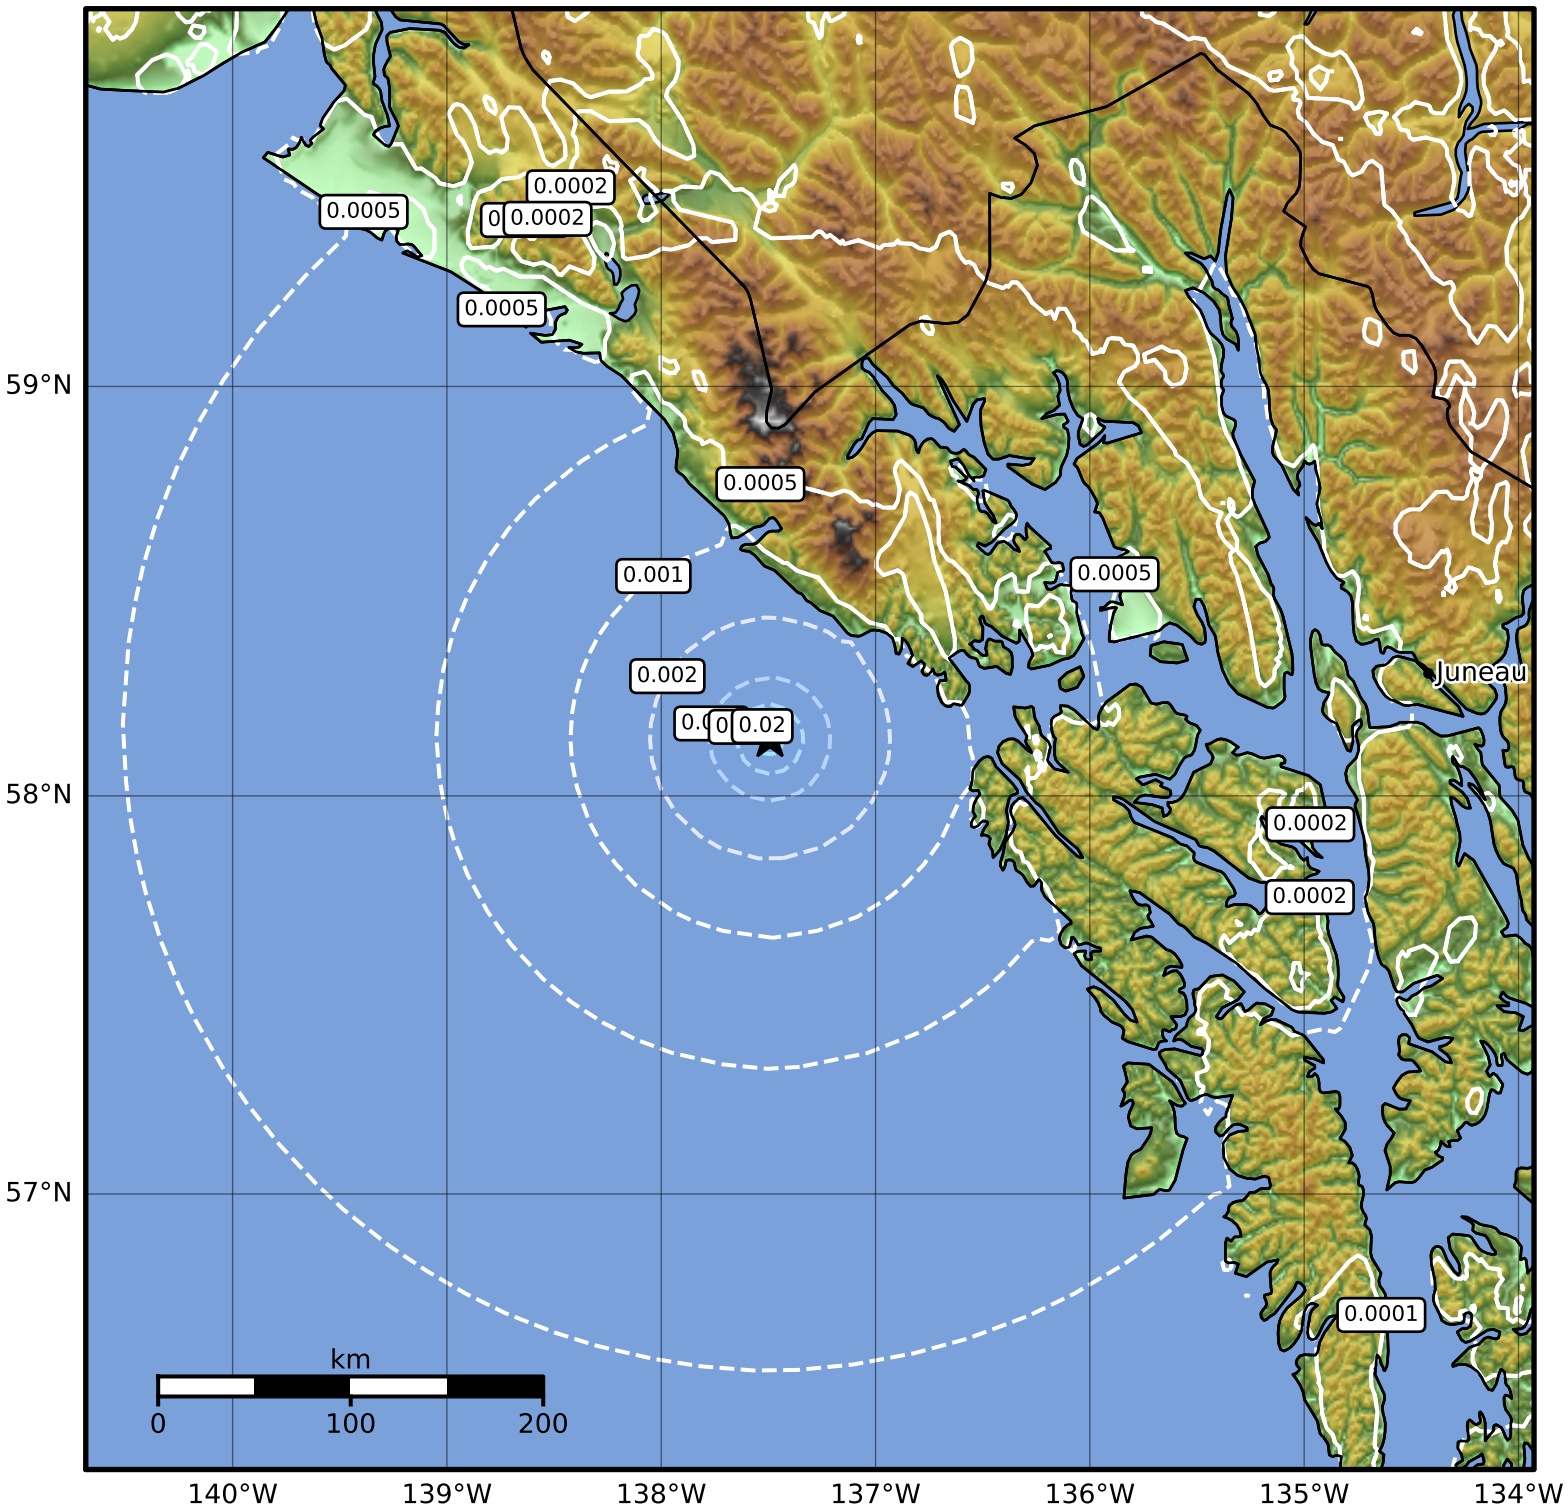

3.0 Second Peak Spectral Acceleration Map Alaska Earthquake Center
 ShakeMap: 68 km (42 miles) W of Elfin Cove
 Mar 22, 2023 14:34:04 UTC M3.7 N58.14 W137.49 Depth: 0.0km ID:ak0233q72h6o

SA(3.0) (%g)	0.1	0.2	0.5	1	2	5	10	20	50
--------------	-----	-----	-----	---	---	---	----	----	----

Scale based on Worden et al. (2012)

Version 2: Processed 2023-03-22T17:37:30Z

△ Seismic Instrument ○ Reported Intensity

★ Epicenter