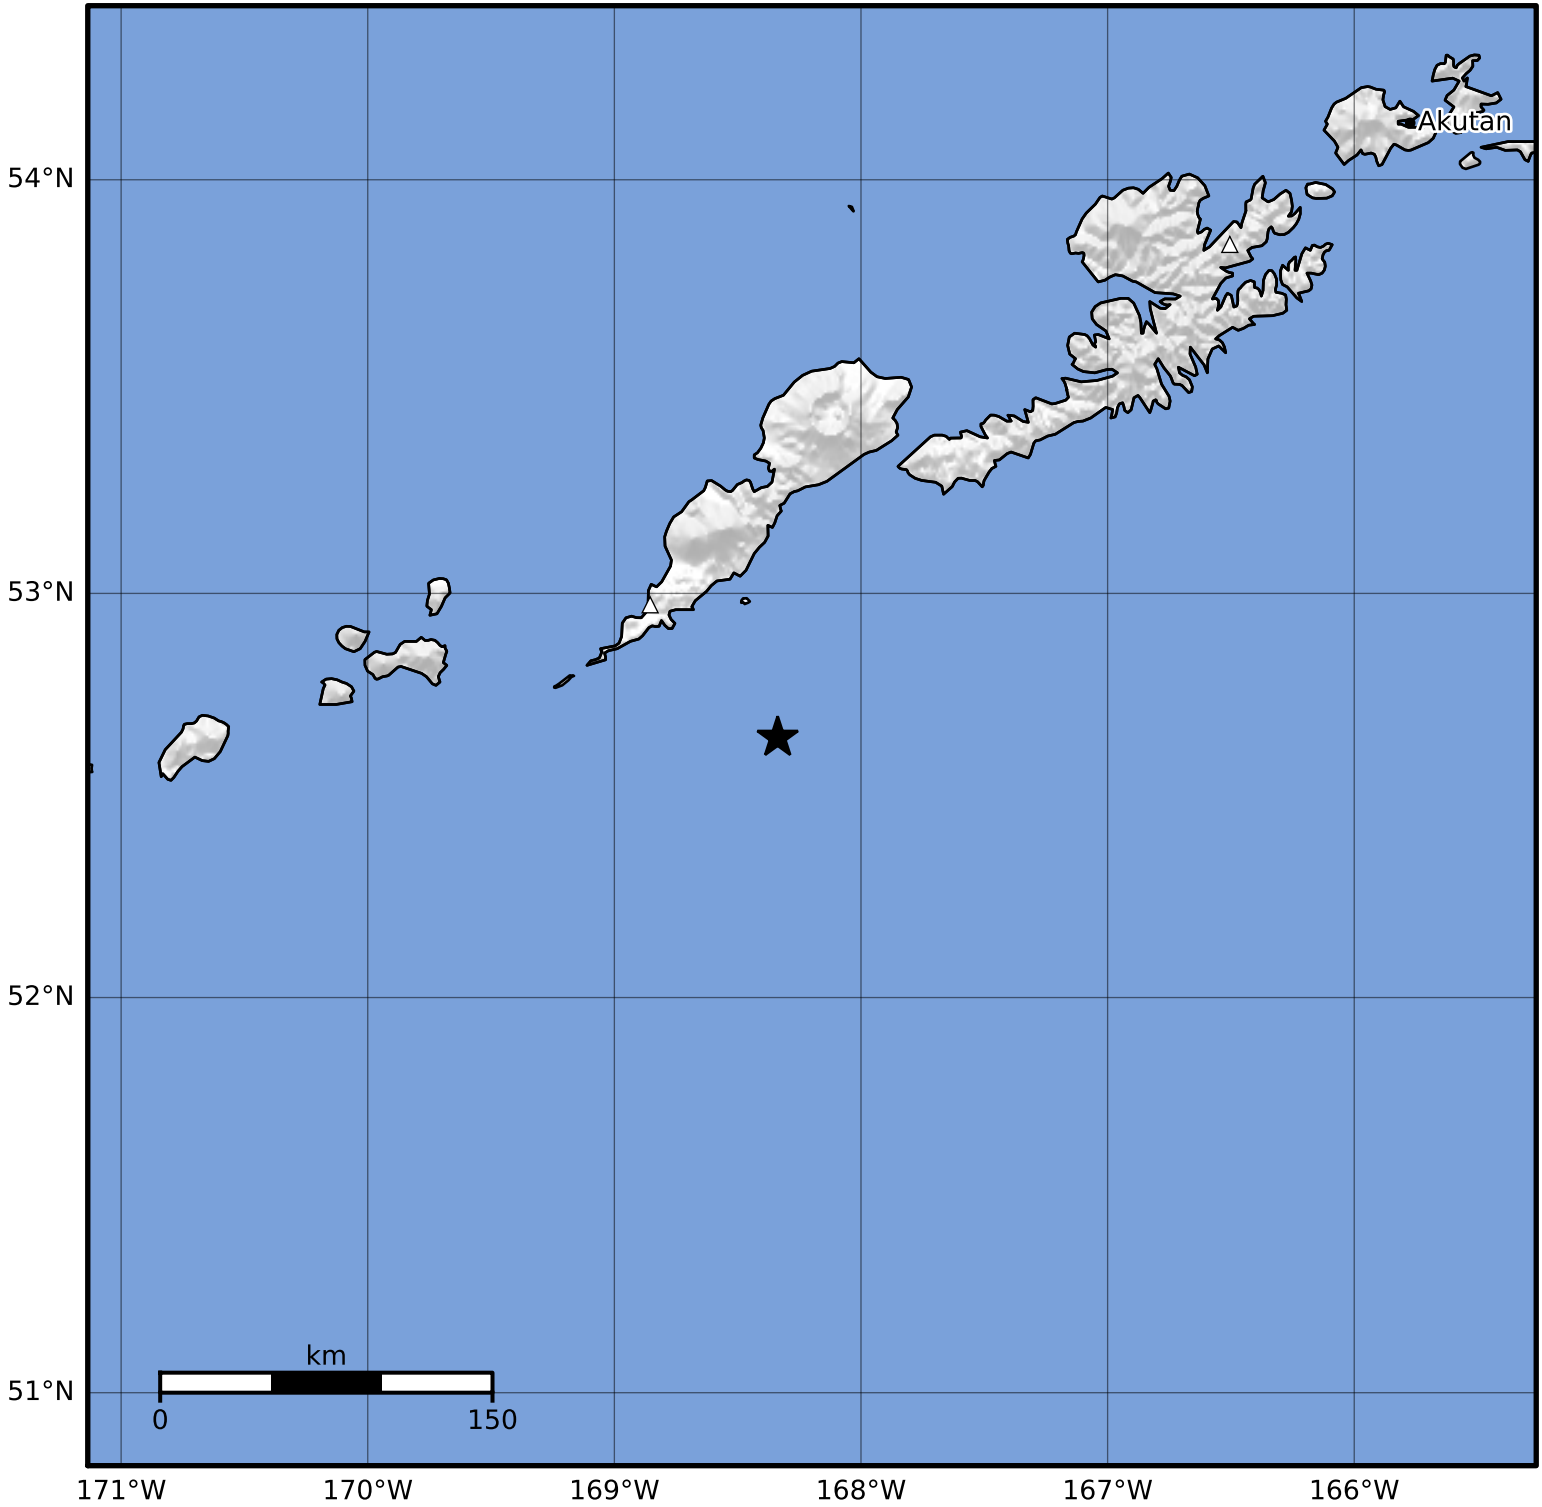

Macroseismic Intensity Map Alaska Earthquake Center
 ShakeMap: 48 km (30 miles) SE of Nikolski
 Mar 26, 2023 01:43:05 UTC M3.5 N52.65 W168.34 Depth: 36.2km ID:ak0233wlj5gm

SHAKING	Not felt	Weak	Light	Moderate	Strong	Very strong	Severe	Violent	Extreme
DAMAGE	None	None	None	Very light	Light	Moderate	Moderate/heavy	Heavy	Very heavy
PGA(%g)	<0.0464	0.297	2.76	6.2	11.5	21.5	40.1	74.7	>139
PGV(cm/s)	<0.0215	0.135	1.41	4.65	9.64	20	41.4	85.8	>178
INTENSITY	I	II-III	IV	V	VI	VII	VIII	IX	X+

Scale based on Worden et al. (2012)

Version 1: Processed 2023-03-26T01:48:00Z

△ Seismic Instrument ○ Reported Intensity

★ Epicenter