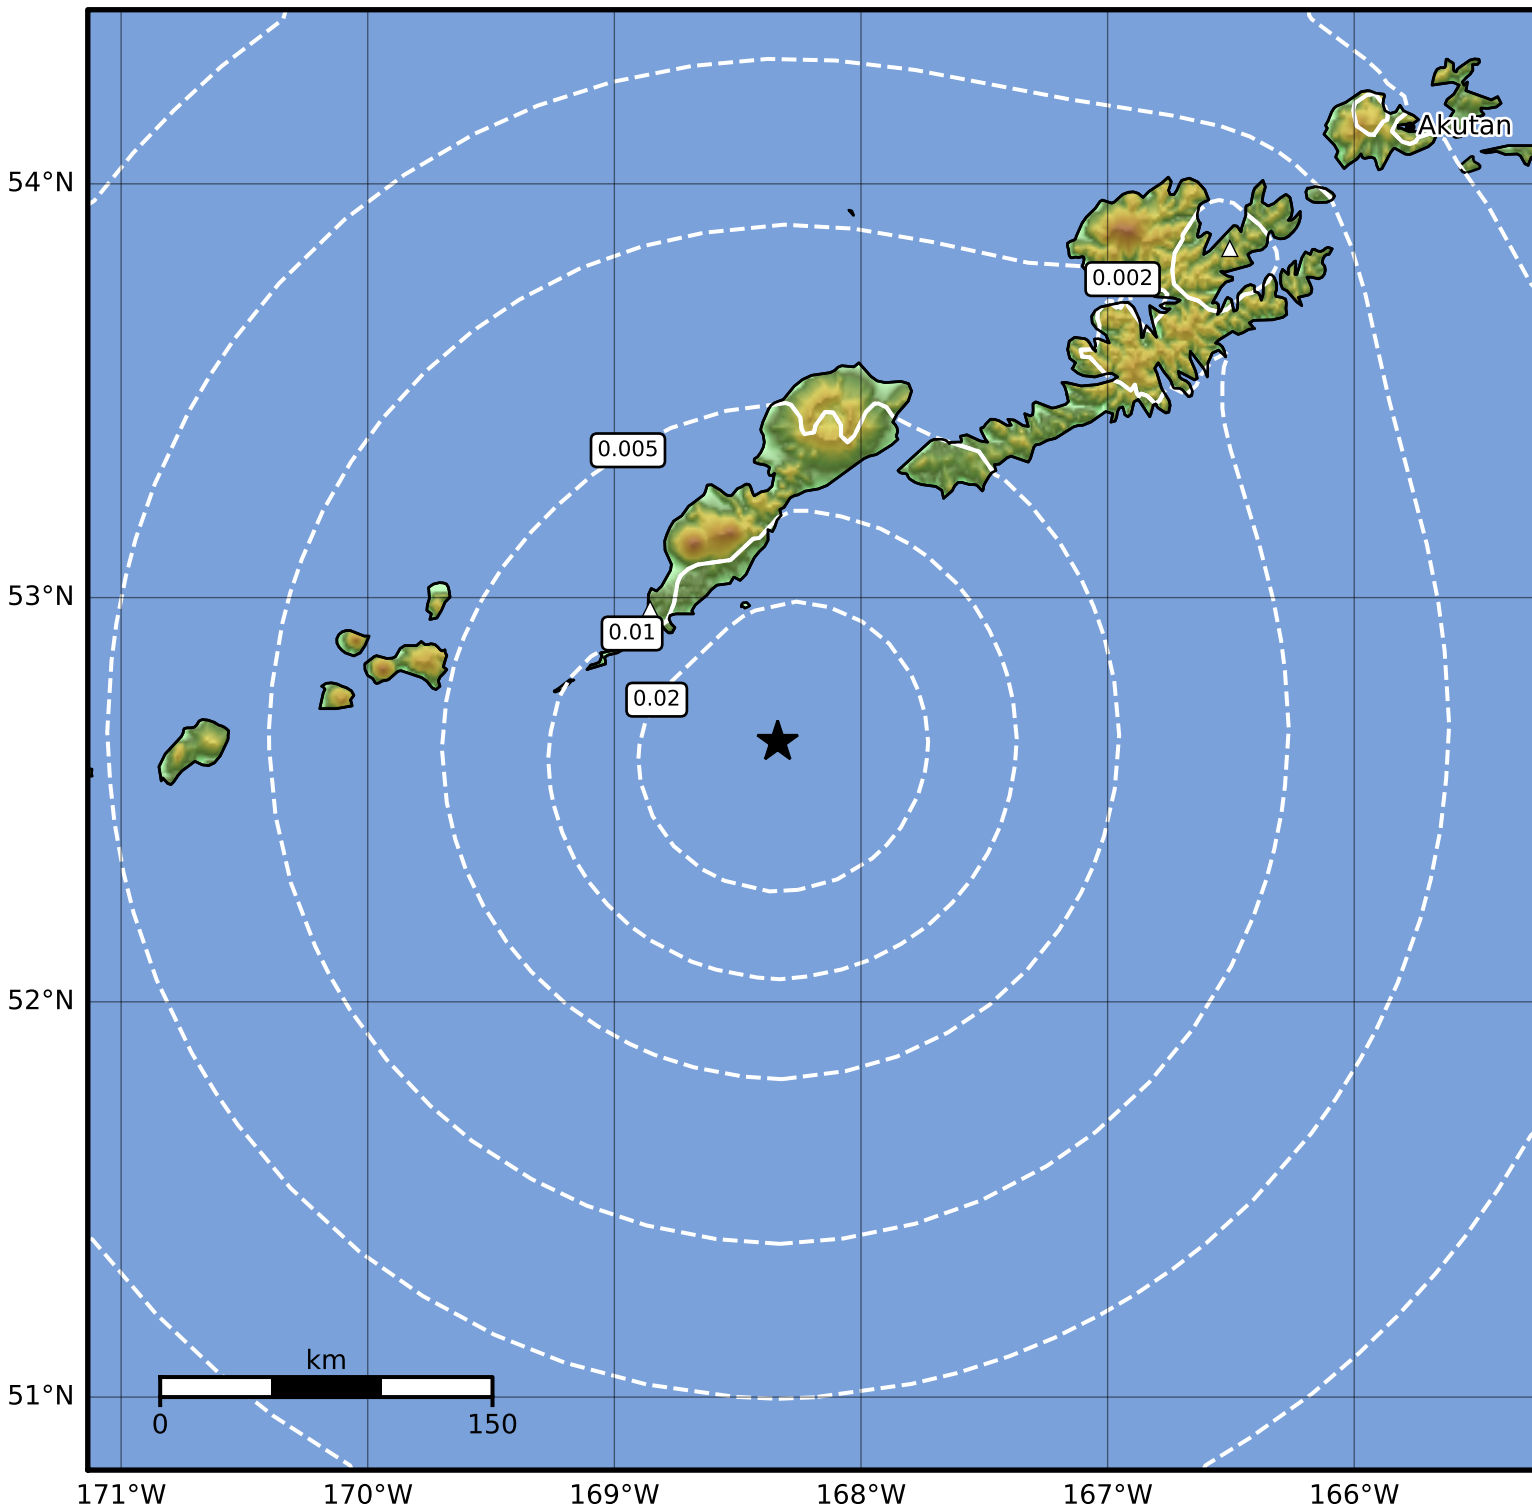

Peak Ground Acceleration Map Alaska Earthquake Center  
 ShakeMap: 48 km (30 miles) SE of Nikolski  
 Mar 26, 2023 01:43:05 UTC M3.5 N52.65 W168.34 Depth: 36.2km ID:ak0233wlj5gm

PGA (%g)	0.1	0.2	0.5	1	2	5	10	20	50	100	200

Scale based on Worden et al. (2012)

△ Seismic Instrument ○ Reported Intensity

★ Epicenter

Version 1: Processed 2023-03-26T01:48:00Z