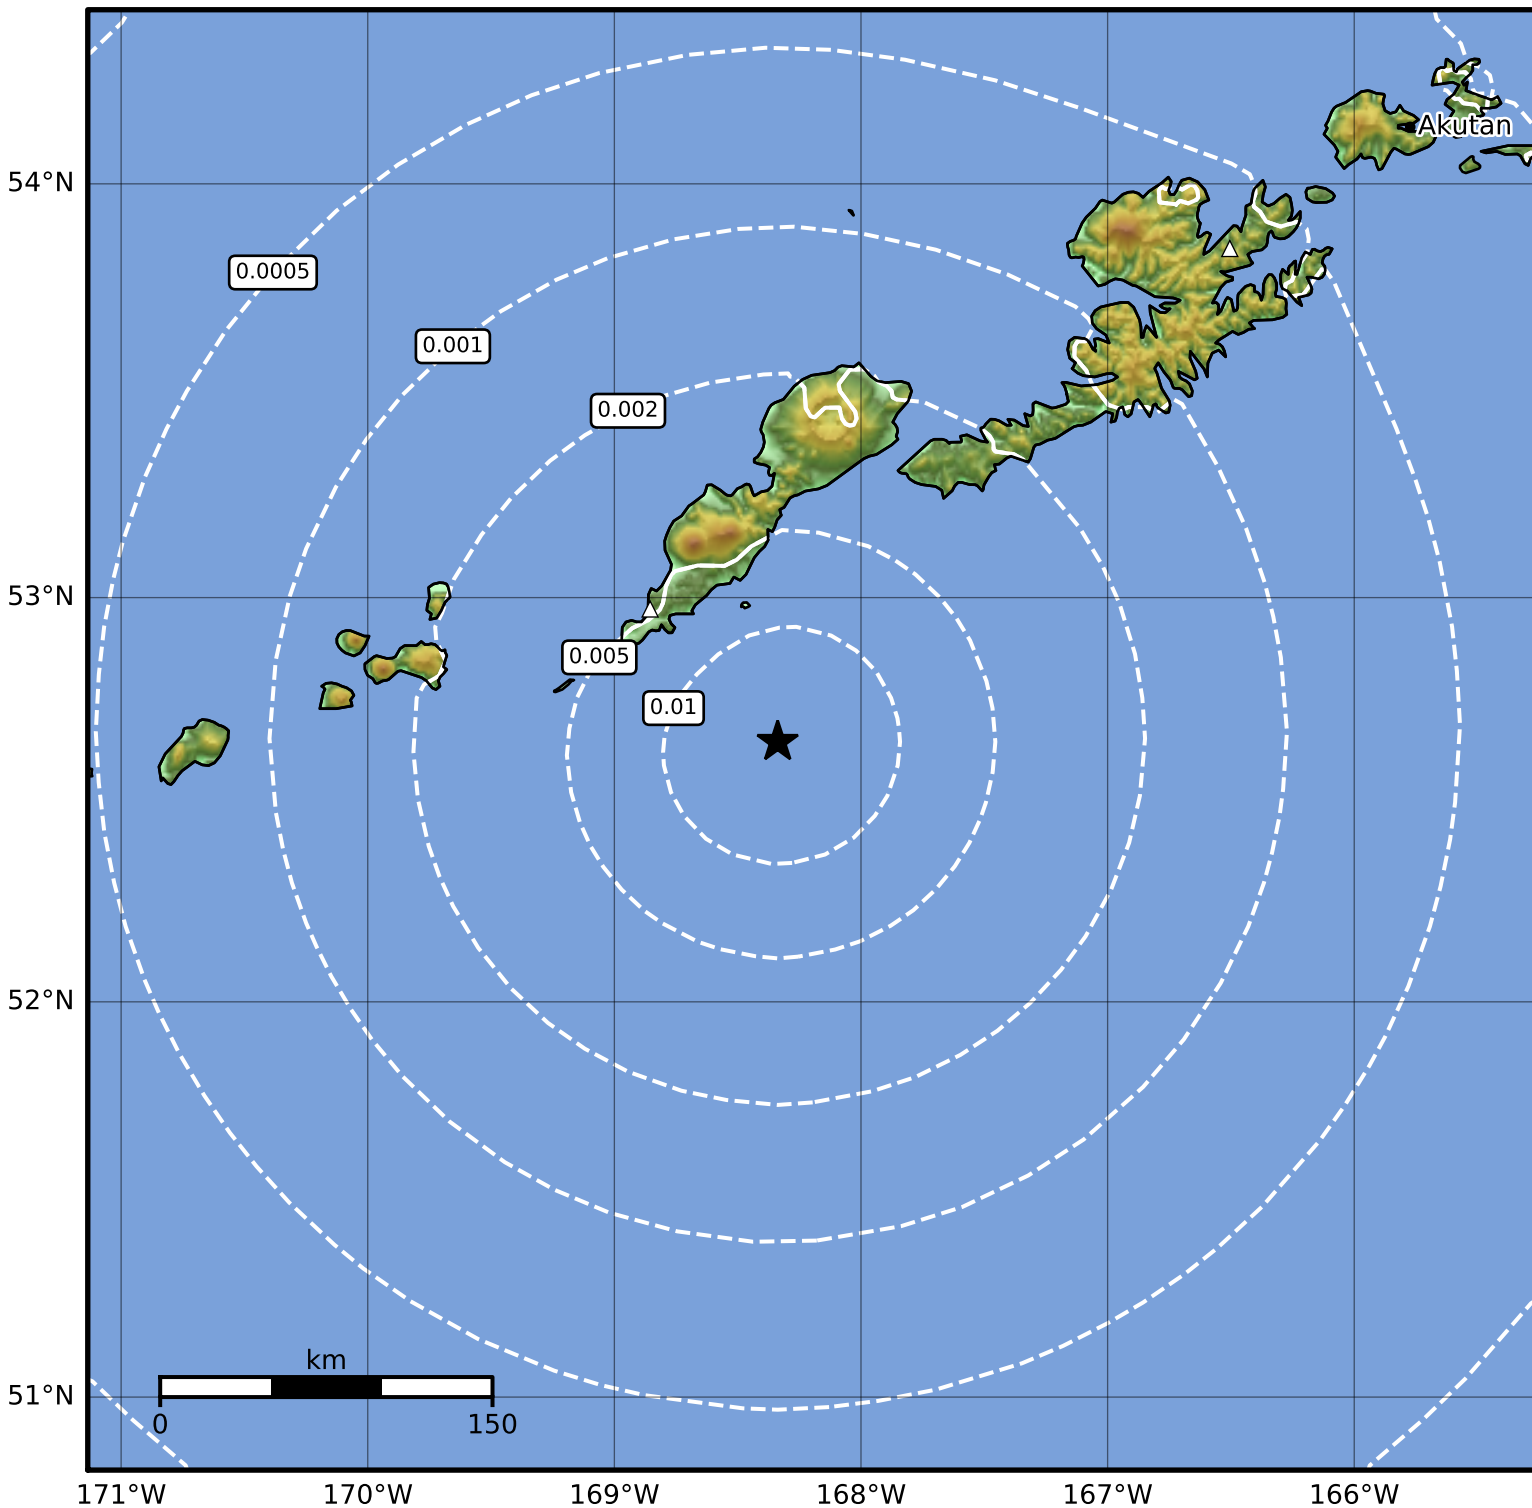

Peak Ground Velocity Map Alaska Earthquake Center  
 ShakeMap: 48 km (30 miles) SE of Nikolski  
 Mar 26, 2023 01:43:05 UTC M3.5 N52.65 W168.34 Depth: 36.2km ID:ak0233wlj5gm

PGV (cm/s)	0.1	0.2	0.5	1	2	5	10	20	50	100	200
------------	-----	-----	-----	---	---	---	----	----	----	-----	-----

Scale based on Worden et al. (2012)

Version 1: Processed 2023-03-26T01:48:00Z

△ Seismic Instrument ○ Reported Intensity

★ Epicenter