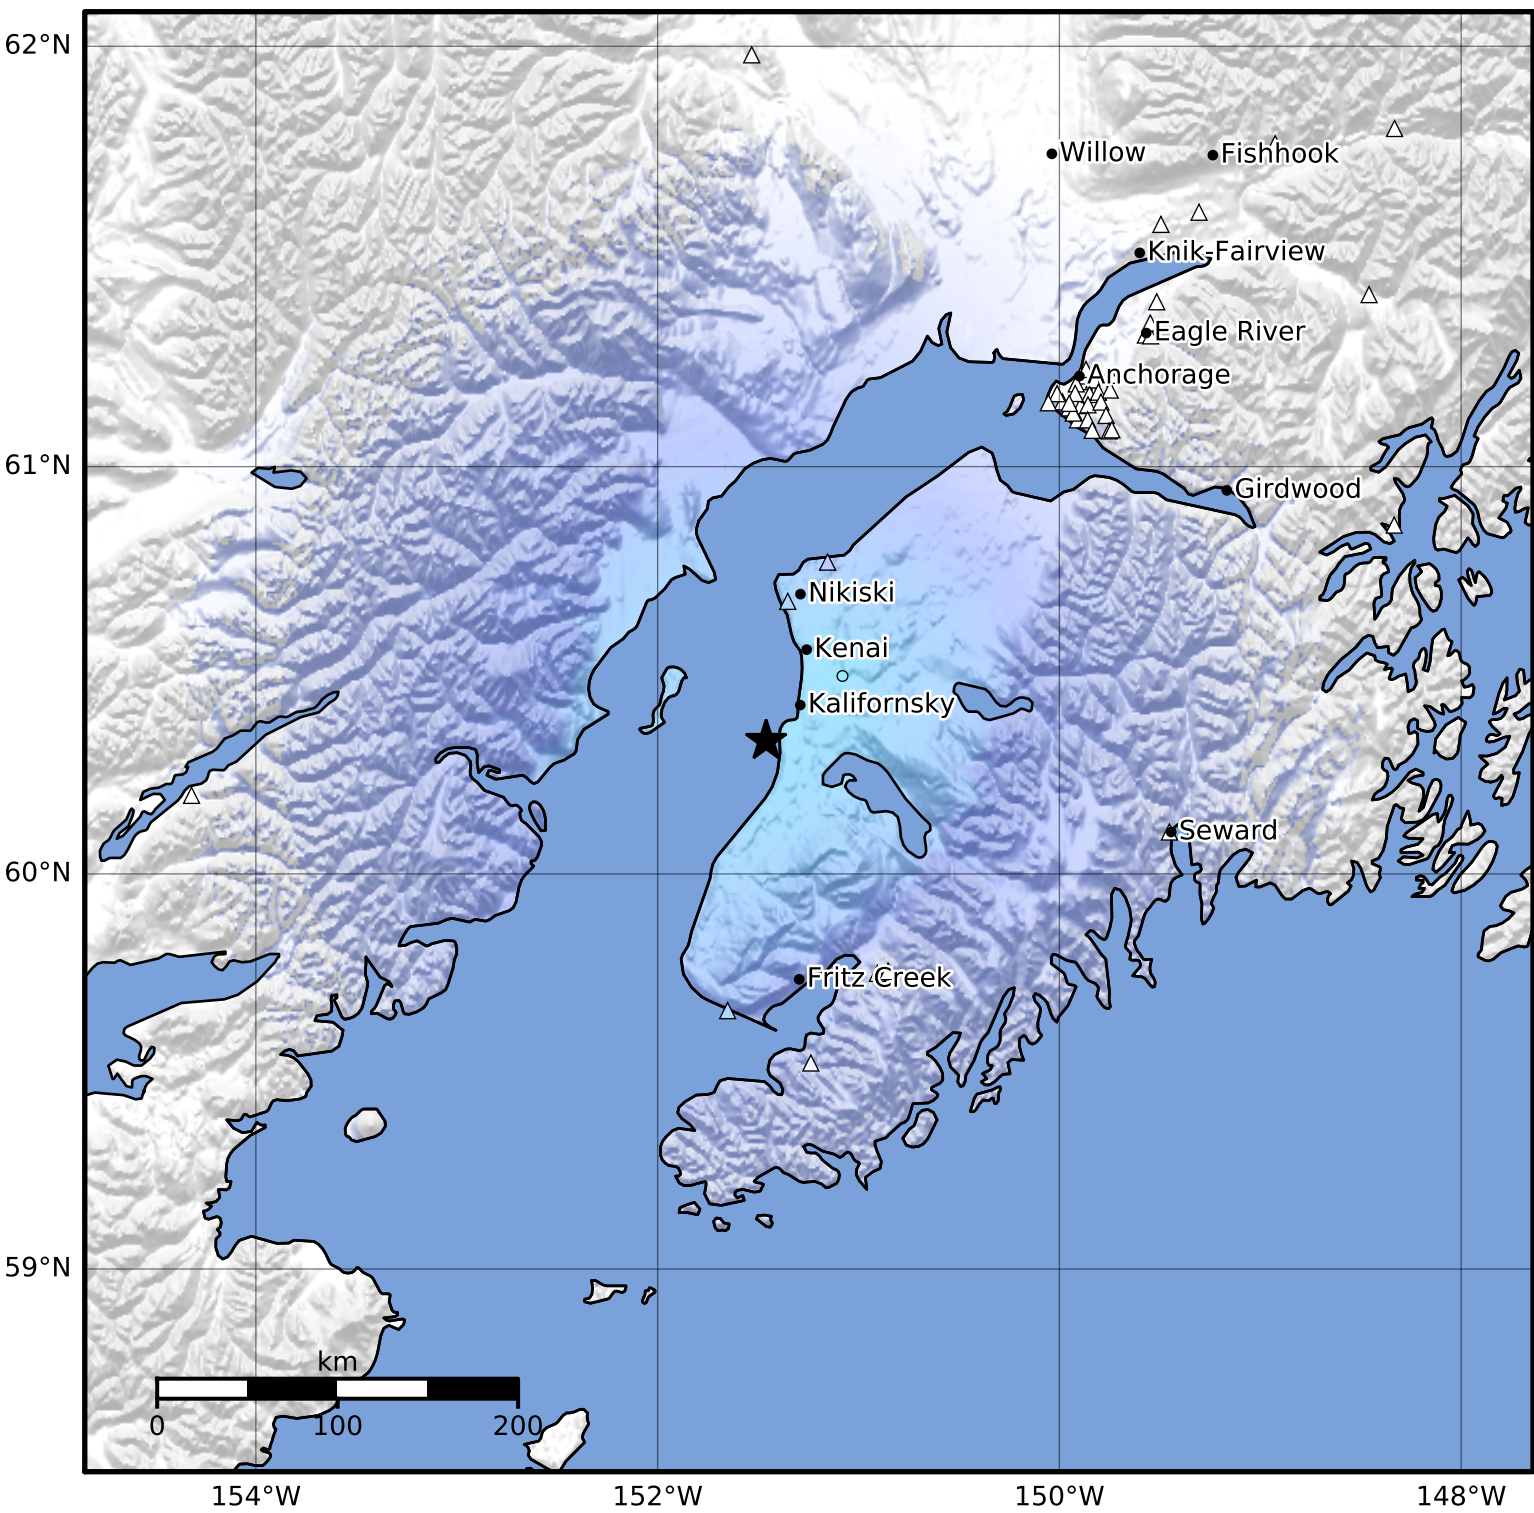

Macroseismic Intensity Map Alaska Earthquake Center
 ShakeMap: 10 km (6 miles) W of Kasilof
 Mar 26, 2023 16:10:04 UTC M3.6 N60.33 W151.46 Depth: 46.4km ID:ak0233wu9I4t

SHAKING	Not felt	Weak	Light	Moderate	Strong	Very strong	Severe	Violent	Extreme
DAMAGE	None	None	None	Very light	Light	Moderate	Moderate/heavy	Heavy	Very heavy
PGA(%g)	<0.0464	0.297	2.76	6.2	11.5	21.5	40.1	74.7	>139
PGV(cm/s)	<0.0215	0.135	1.41	4.65	9.64	20	41.4	85.8	>178
INTENSITY	I	II-III	IV	V	VI	VII	VIII	IX	X+

Scale based on Worden et al. (2012)

Version 2: Processed 2023-03-26T18:44:06Z

△ Seismic Instrument ○ Reported Intensity

★ Epicenter