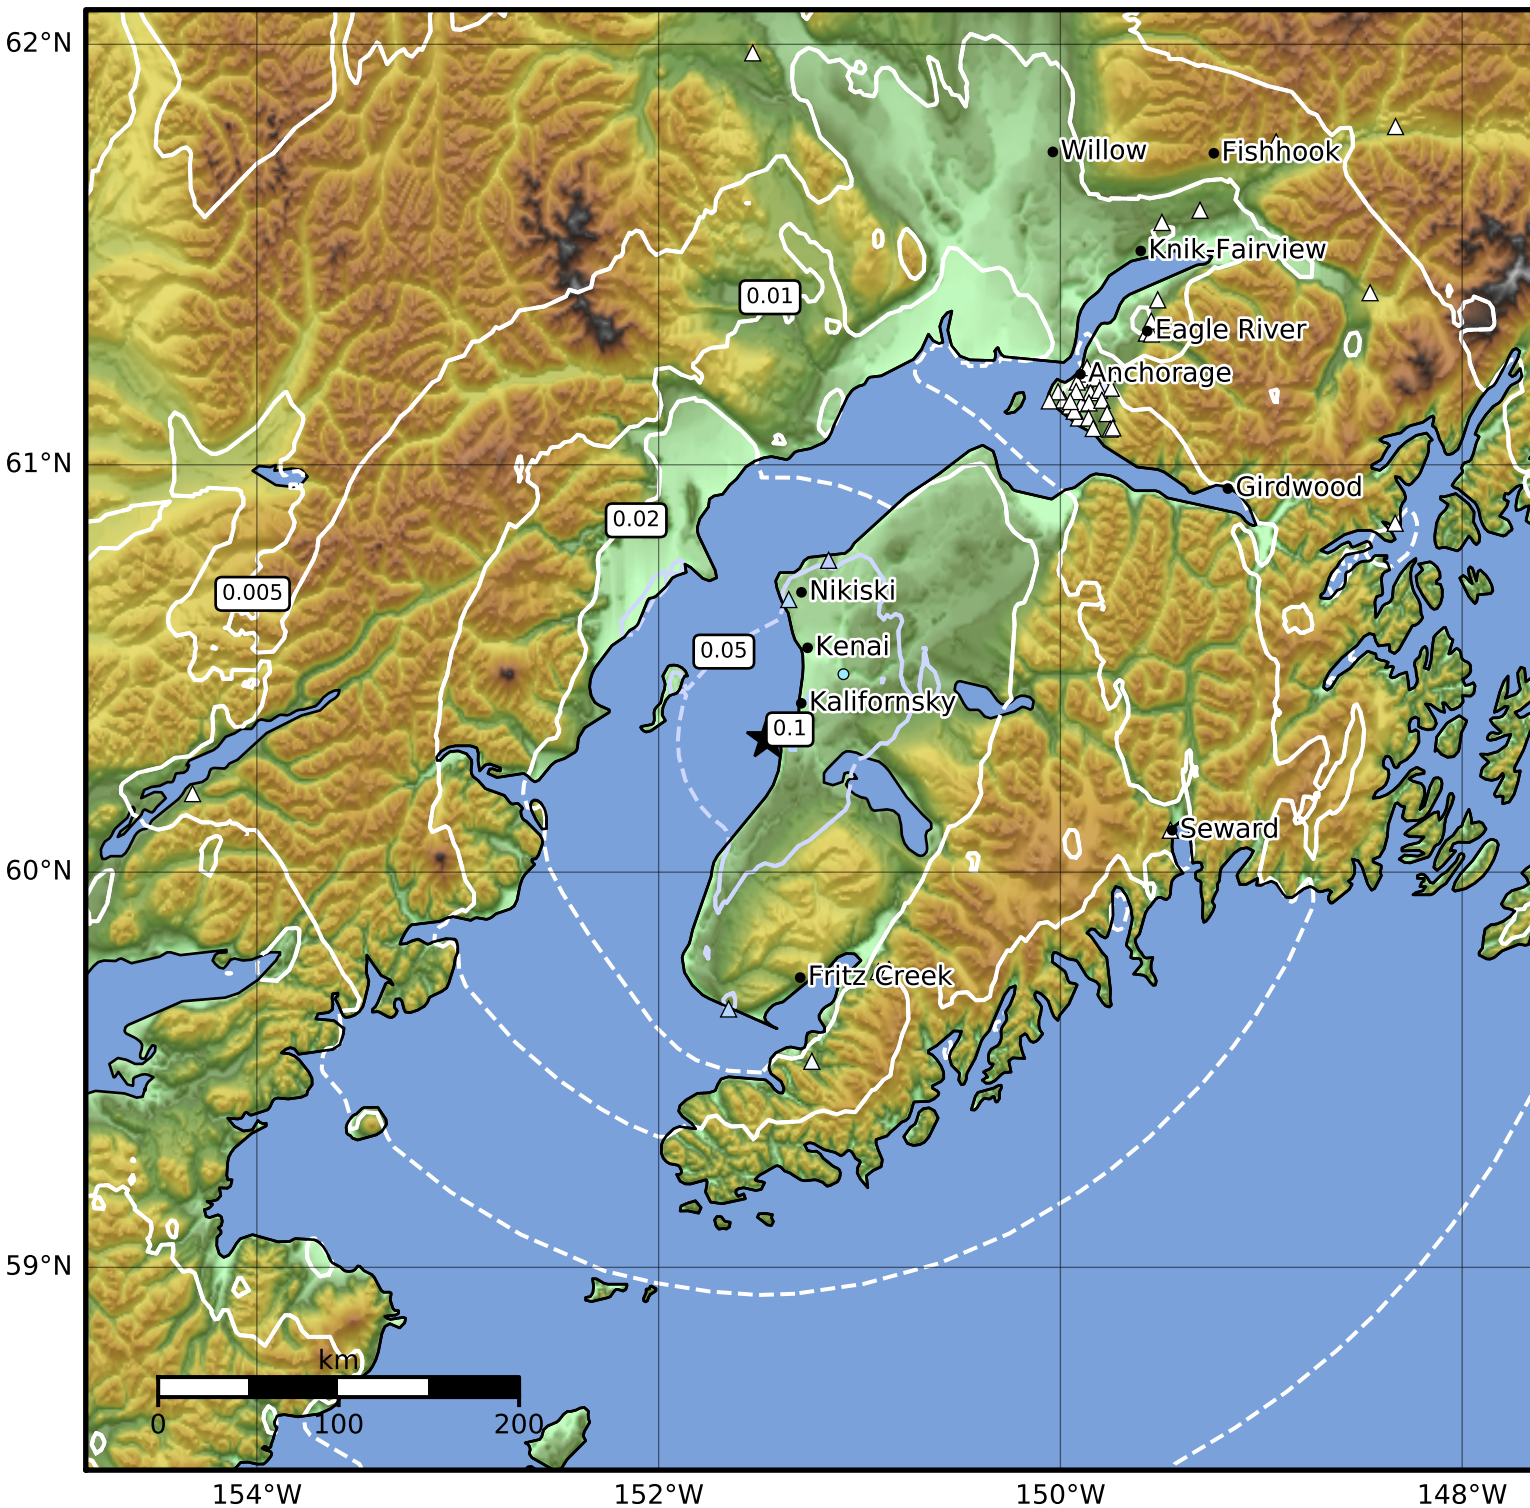

Peak Ground Velocity Map Alaska Earthquake Center  
 ShakeMap: 10 km (6 miles) W of Kasilof  
 Mar 26, 2023 16:10:04 UTC M3.6 N60.33 W151.46 Depth: 46.4km ID:ak0233wu9I4t

PGV (cm/s)	0.1	0.2	0.5	1	2	5	10	20	50	100	200
------------	-----	-----	-----	---	---	---	----	----	----	-----	-----

Scale based on Worden et al. (2012)

Version 2: Processed 2023-03-26T18:44:06Z

△ Seismic Instrument ○ Reported Intensity

★ Epicenter