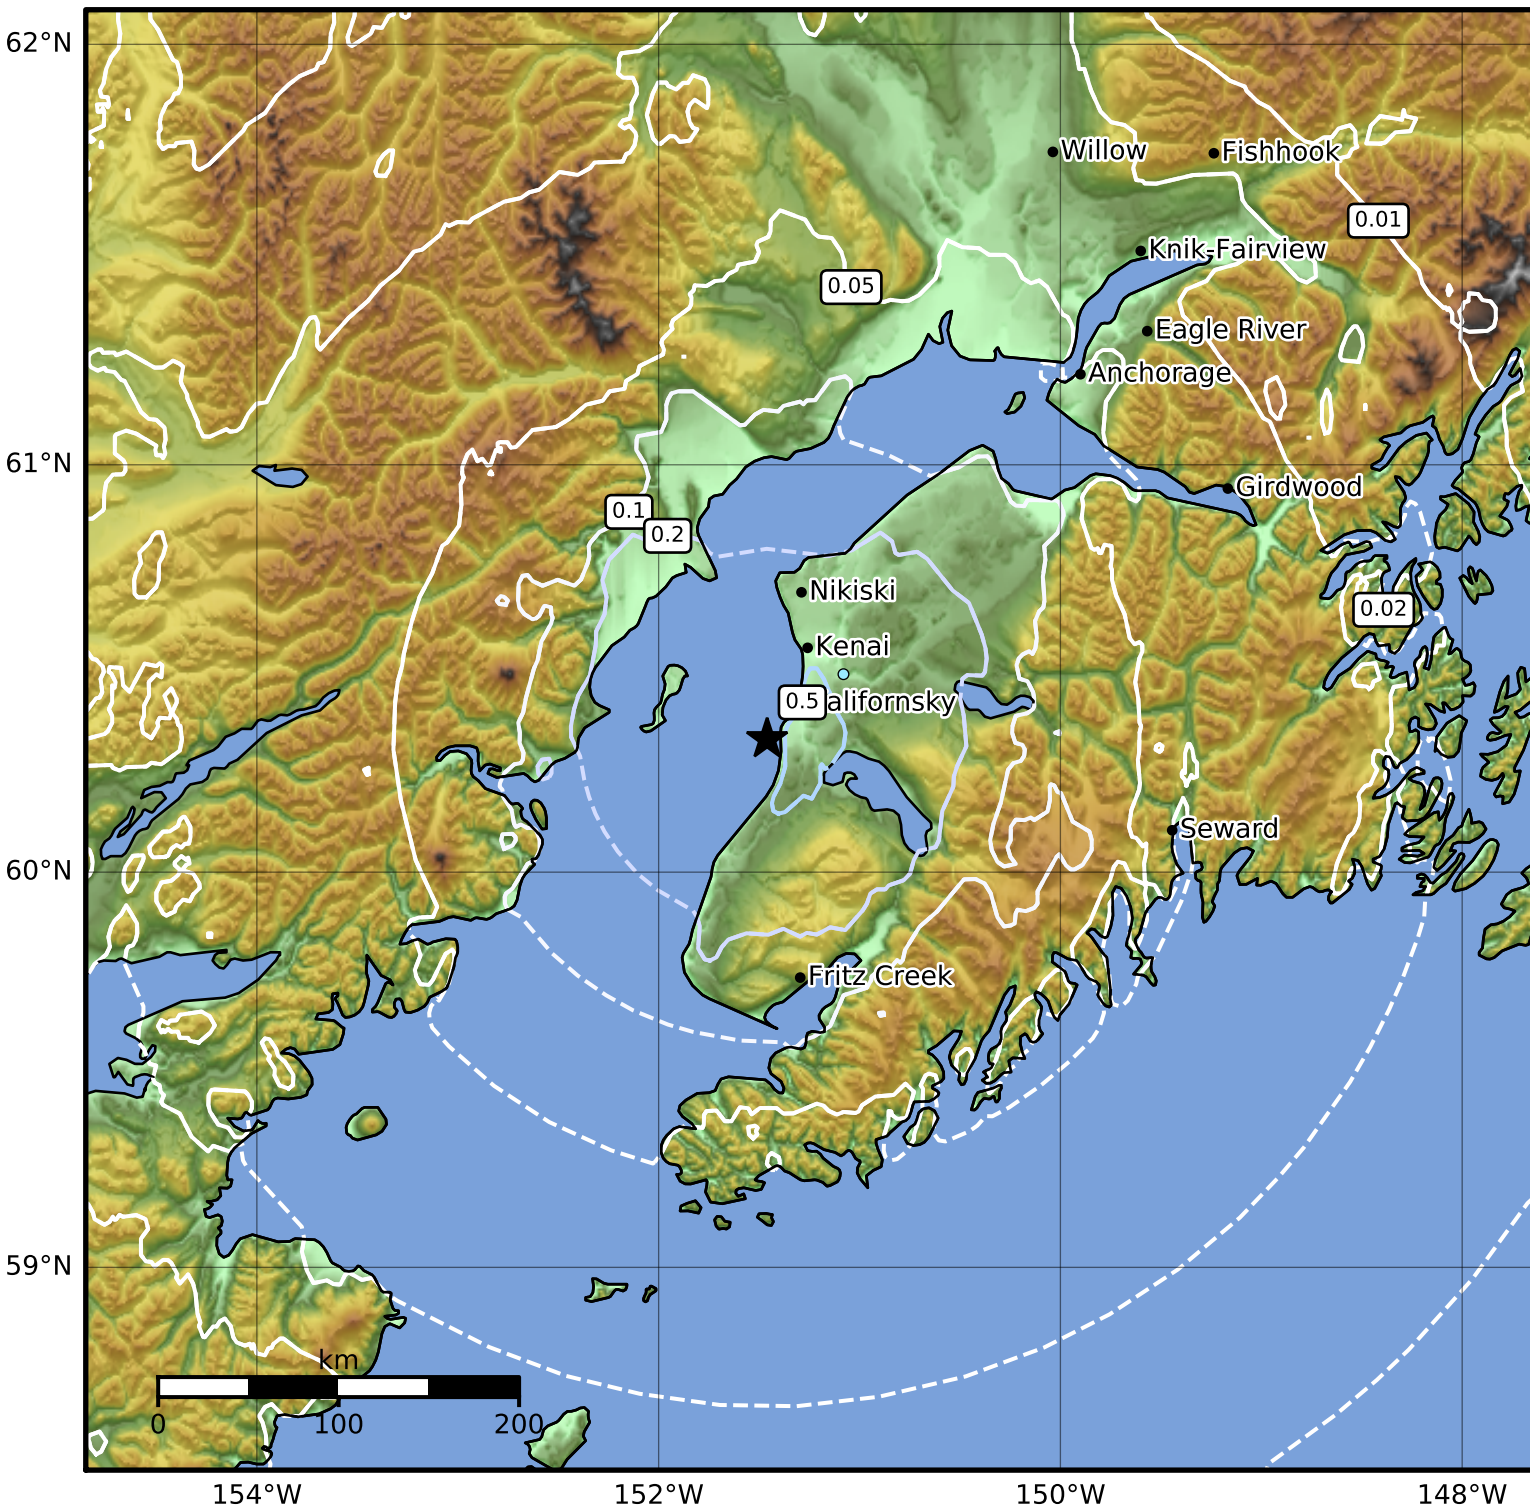

0.3 Second Peak Spectral Acceleration Map Alaska Earthquake Center
 ShakeMap: 10 km (6 miles) W of Kasilof
 Mar 26, 2023 16:10:04 UTC M3.6 N60.33 W151.46 Depth: 46.4km ID:ak0233wu9I4t

SA(0.3) (%g)	0.1	0.2	0.5	1	2	5	10	20	50	100	200
--------------	-----	-----	-----	---	---	---	----	----	----	-----	-----

Scale based on Worden et al. (2012)

Version 2: Processed 2023-03-26T18:44:06Z

△ Seismic Instrument ○ Reported Intensity

★ Epicenter