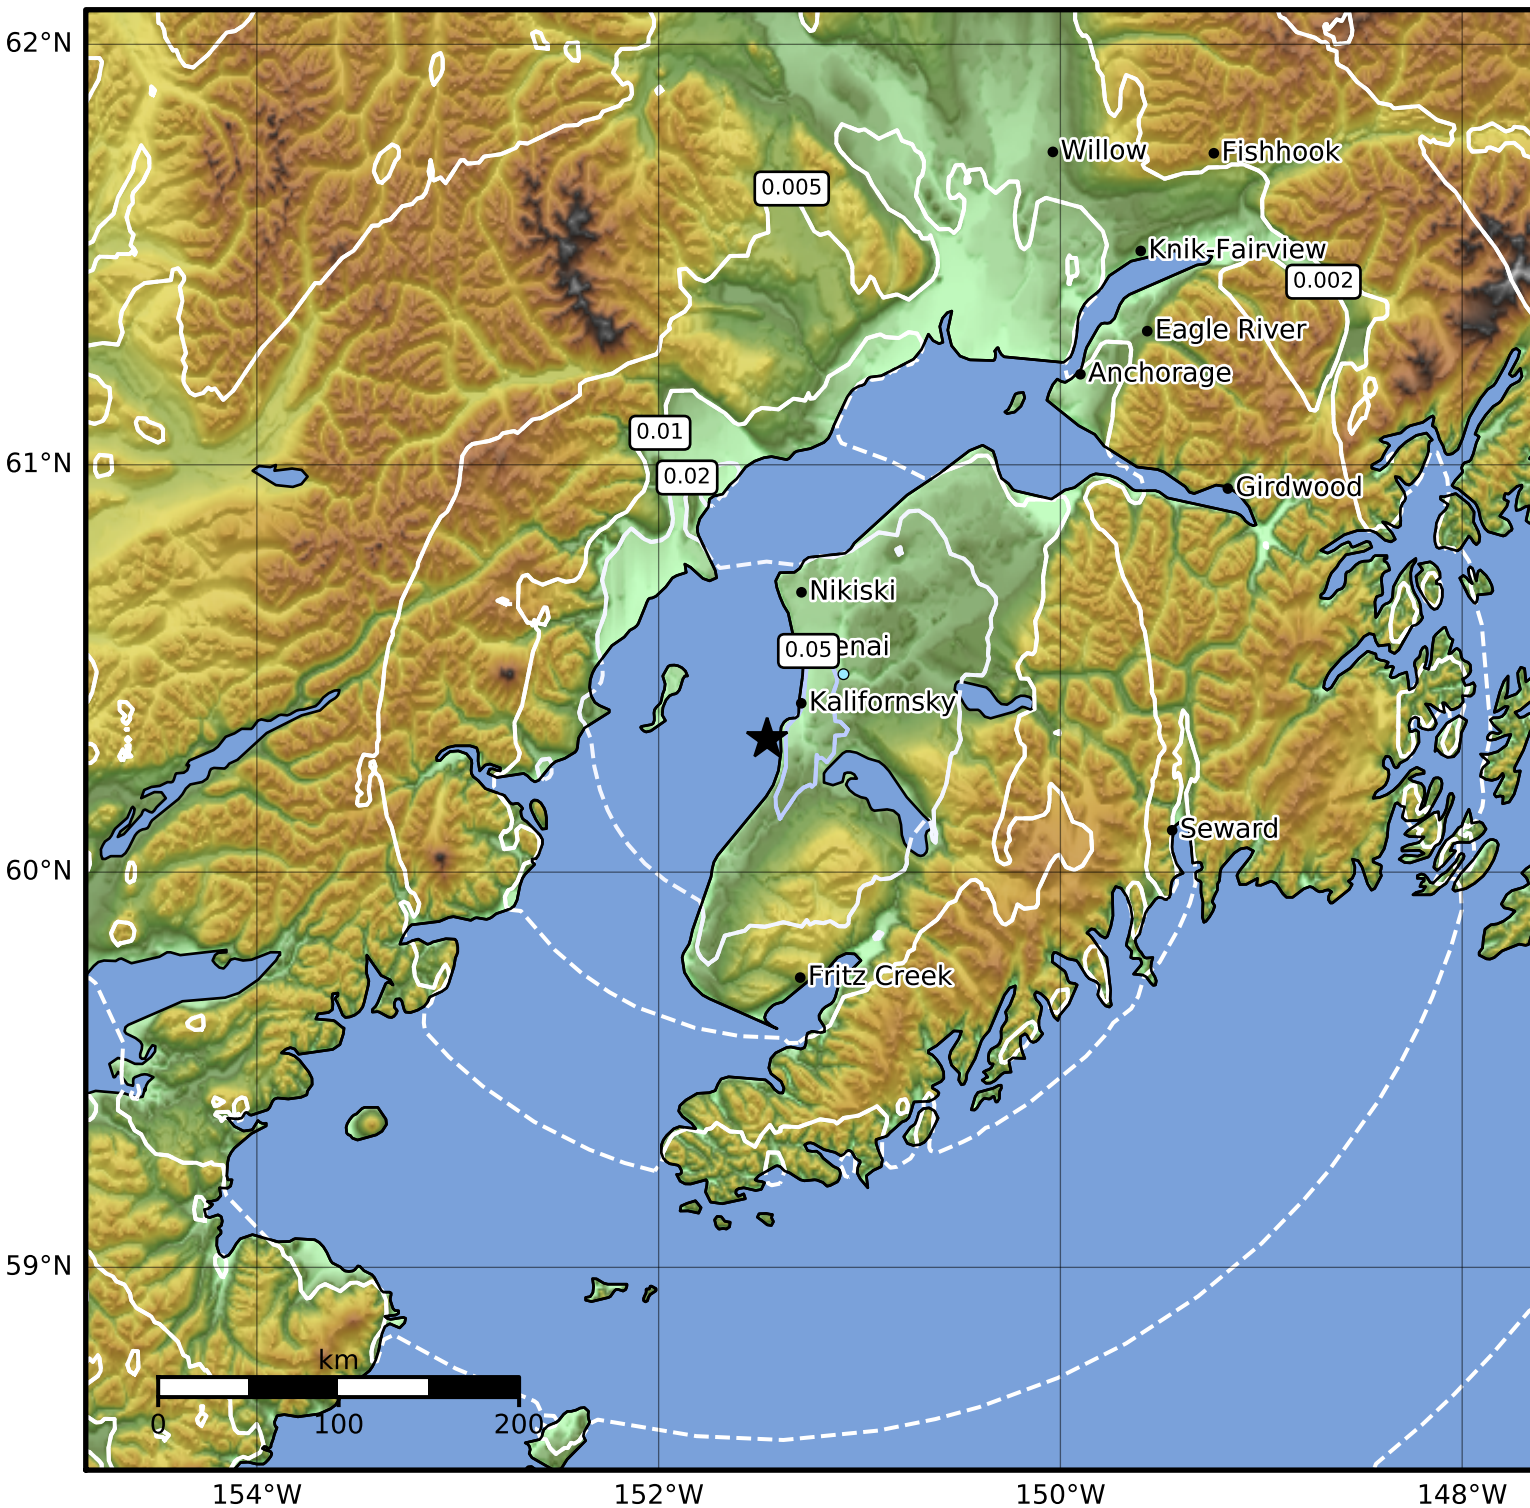

1.0 Second Peak Spectral Acceleration Map Alaska Earthquake Center  
 ShakeMap: 10 km (6 miles) W of Kasilof  
 Mar 26, 2023 16:10:04 UTC M3.6 N60.33 W151.46 Depth: 46.4km ID:ak0233wu9I4t

SA(1.0) (%g)	0.1	0.2	0.5	1	2	5	10	20	50	100	200
--------------	-----	-----	-----	---	---	---	----	----	----	-----	-----

Scale based on Worden et al. (2012)

△ Seismic Instrument ○ Reported Intensity

★ Epicenter

Version 2: Processed 2023-03-26T18:44:06Z