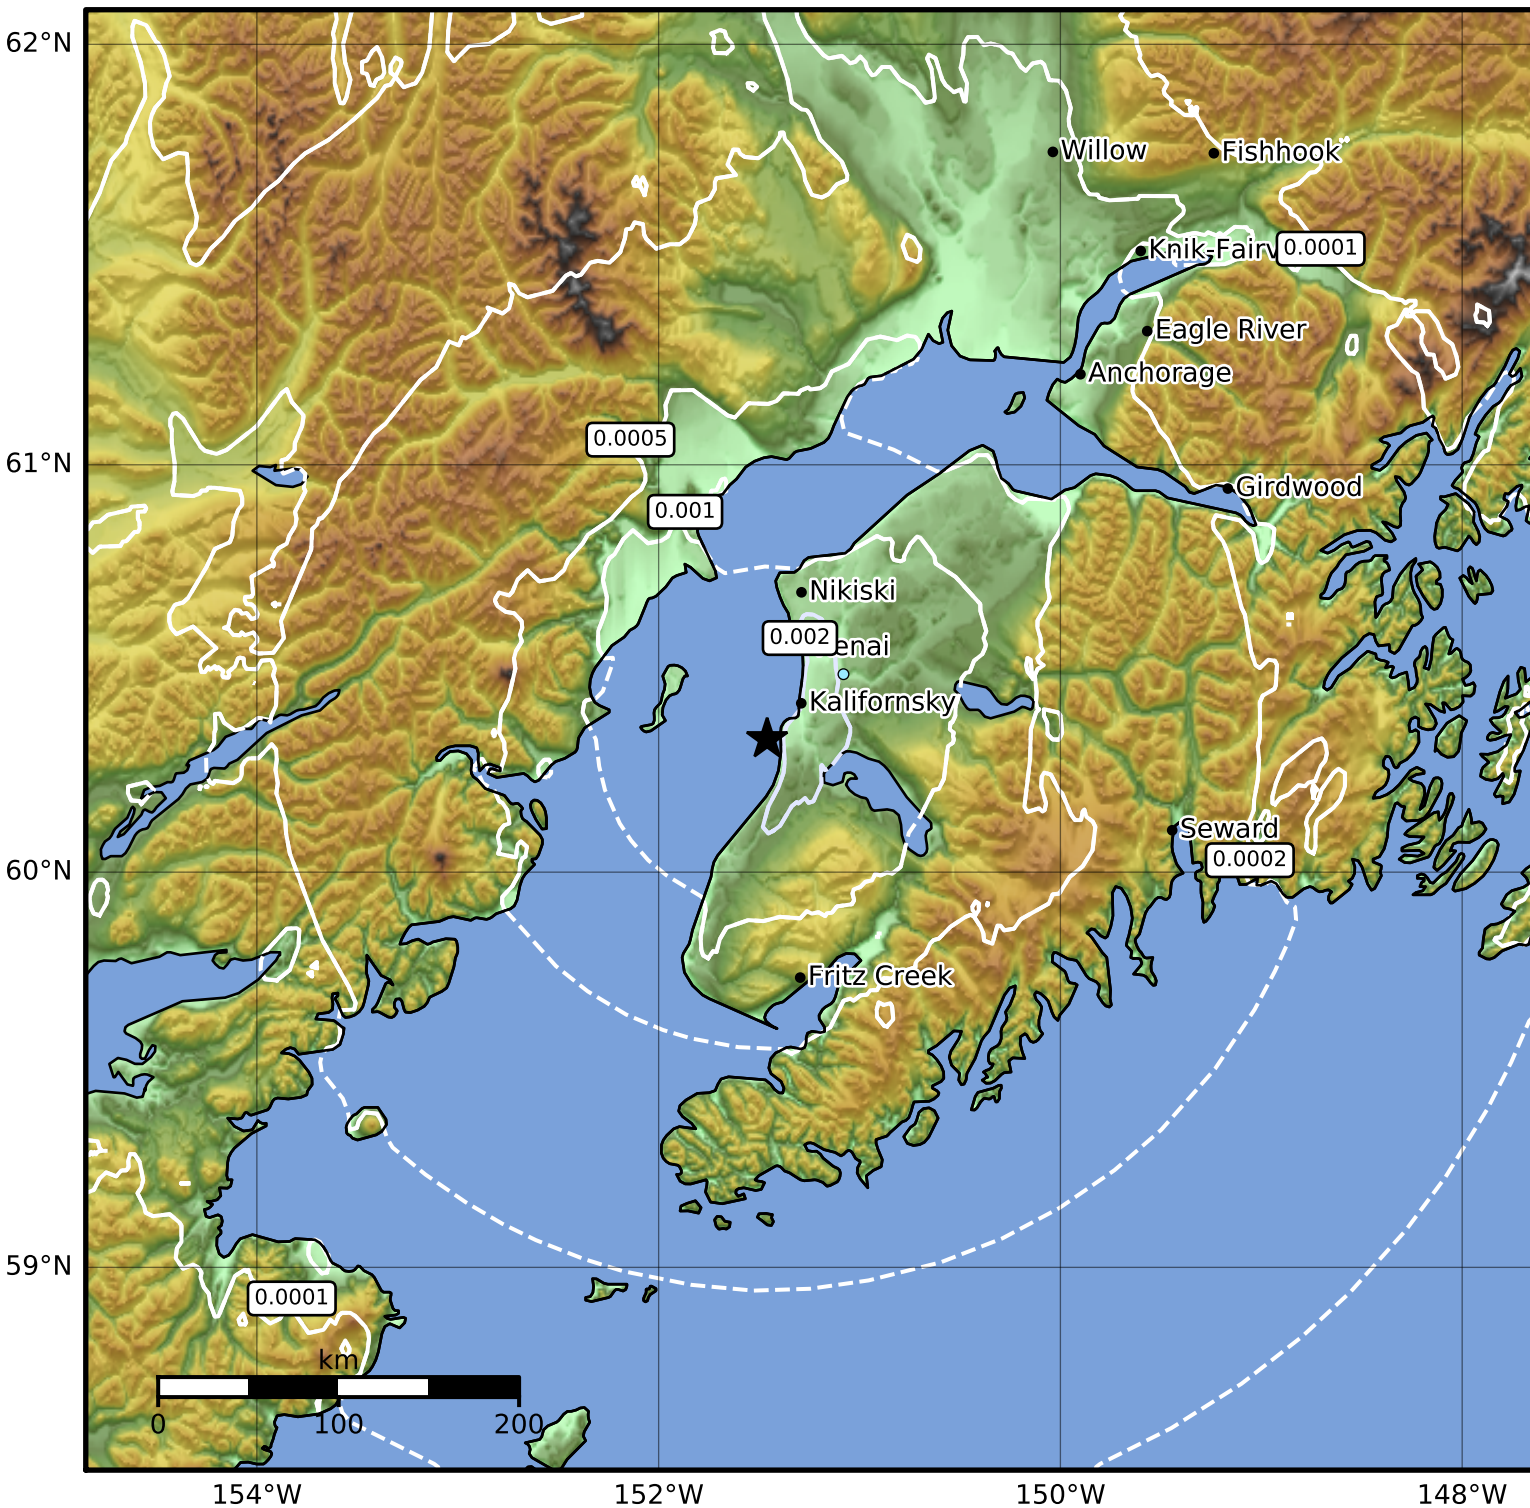

3.0 Second Peak Spectral Acceleration Map Alaska Earthquake Center  
 ShakeMap: 10 km (6 miles) W of Kasilof  
 Mar 26, 2023 16:10:04 UTC M3.6 N60.33 W151.46 Depth: 46.4km ID:ak0233wu9I4t

Scale based on Worden et al. (2012)

Version 2: Processed 2023-03-26T18:44:06Z

△ Seismic Instrument ○ Reported Intensity

★ Epicenter