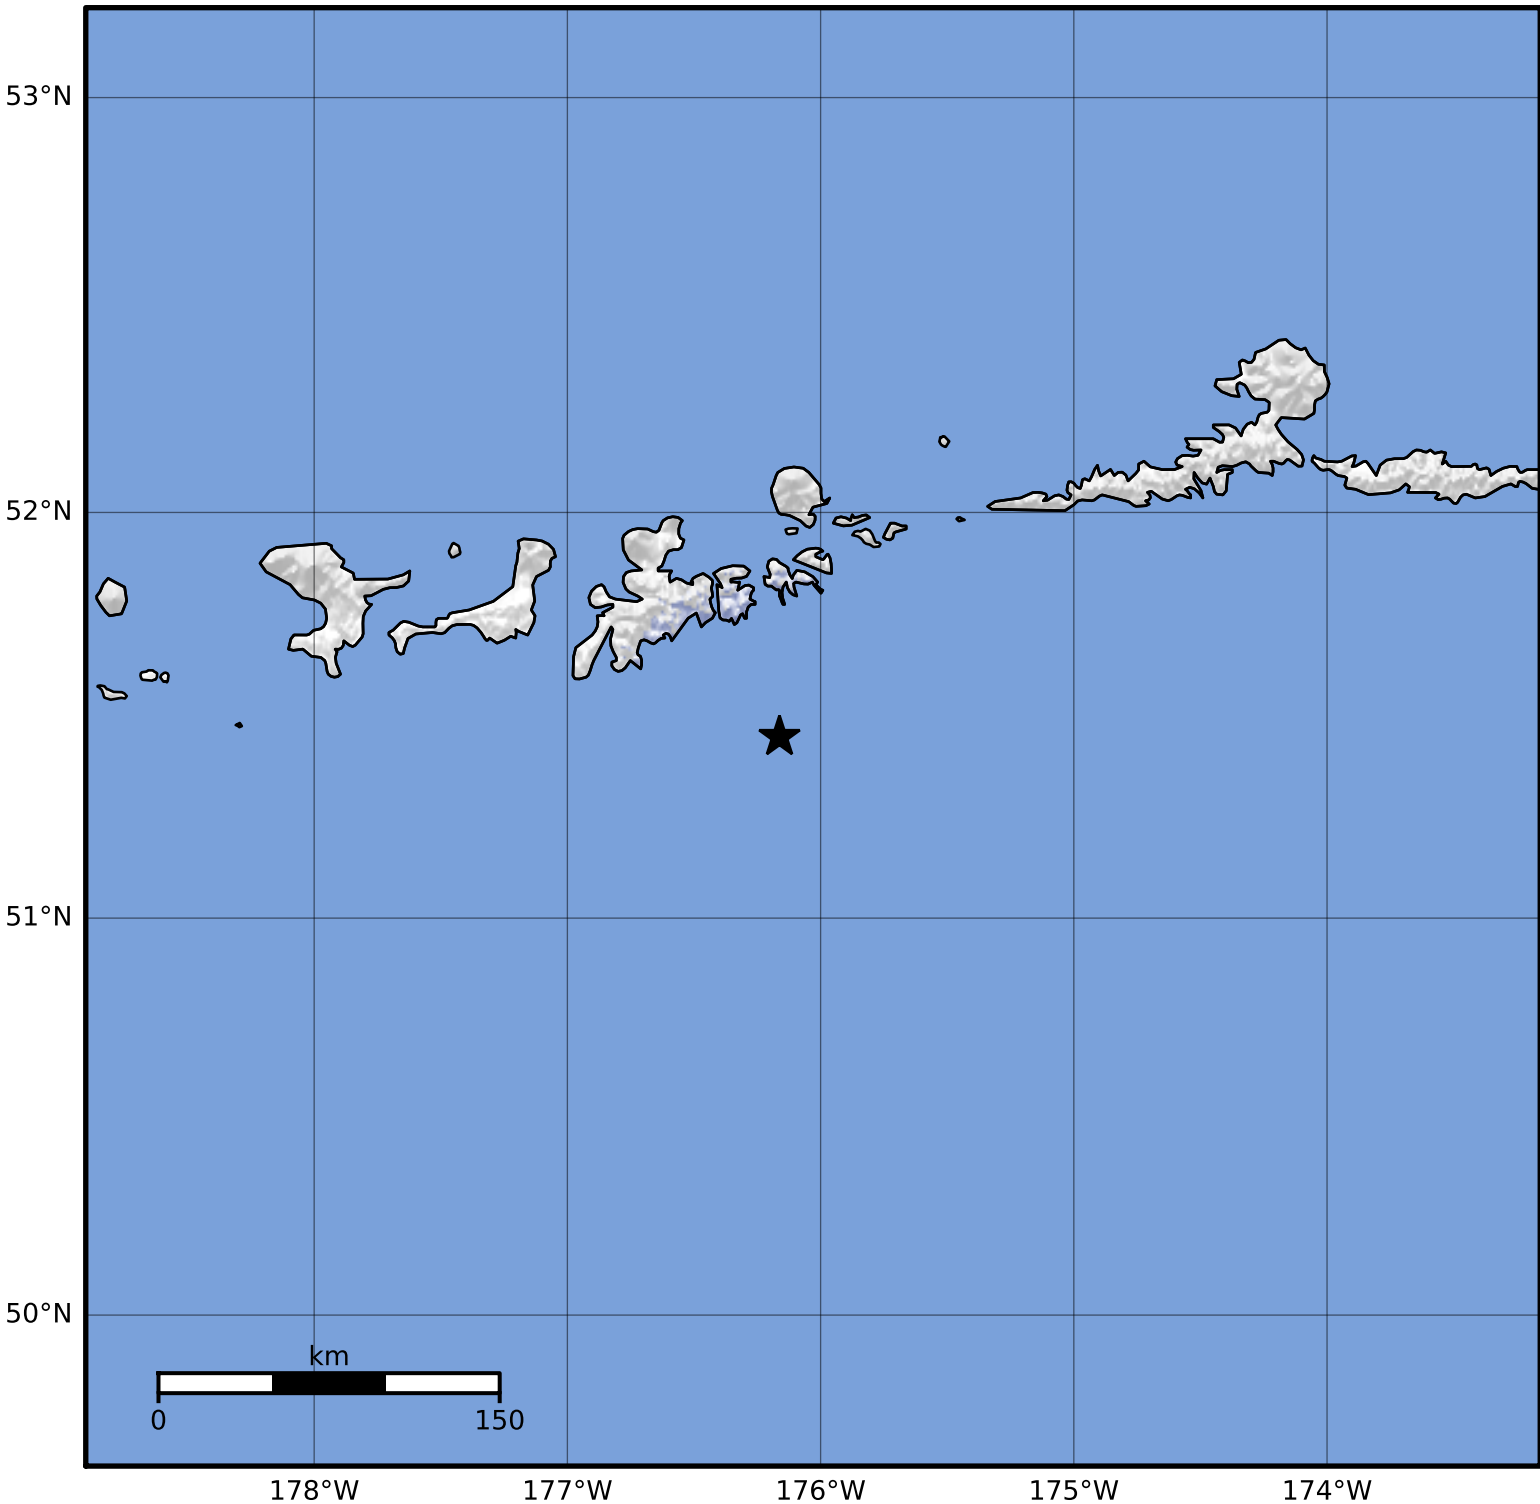

Macroseismic Intensity Map Alaska Earthquake Center
 ShakeMap: 58 km (36 miles) SE of Adak
 Mar 26, 2023 21:07:06 UTC M3.5 N51.45 W176.16 Depth: 32.4km ID:ak0233wx83vu

SHAKING	Not felt	Weak	Light	Moderate	Strong	Very strong	Severe	Violent	Extreme
DAMAGE	None	None	None	Very light	Light	Moderate	Moderate/heavy	Heavy	Very heavy
PGA(%g)	<0.0464	0.297	2.76	6.2	11.5	21.5	40.1	74.7	>139
PGV(cm/s)	<0.0215	0.135	1.41	4.65	9.64	20	41.4	85.8	>178
INTENSITY	I	II-III	IV	V	VI	VII	VIII	IX	X+

Scale based on Worden et al. (2012)

Version 1: Processed 2023-03-26T21:09:48Z

△ Seismic Instrument ○ Reported Intensity

★ Epicenter