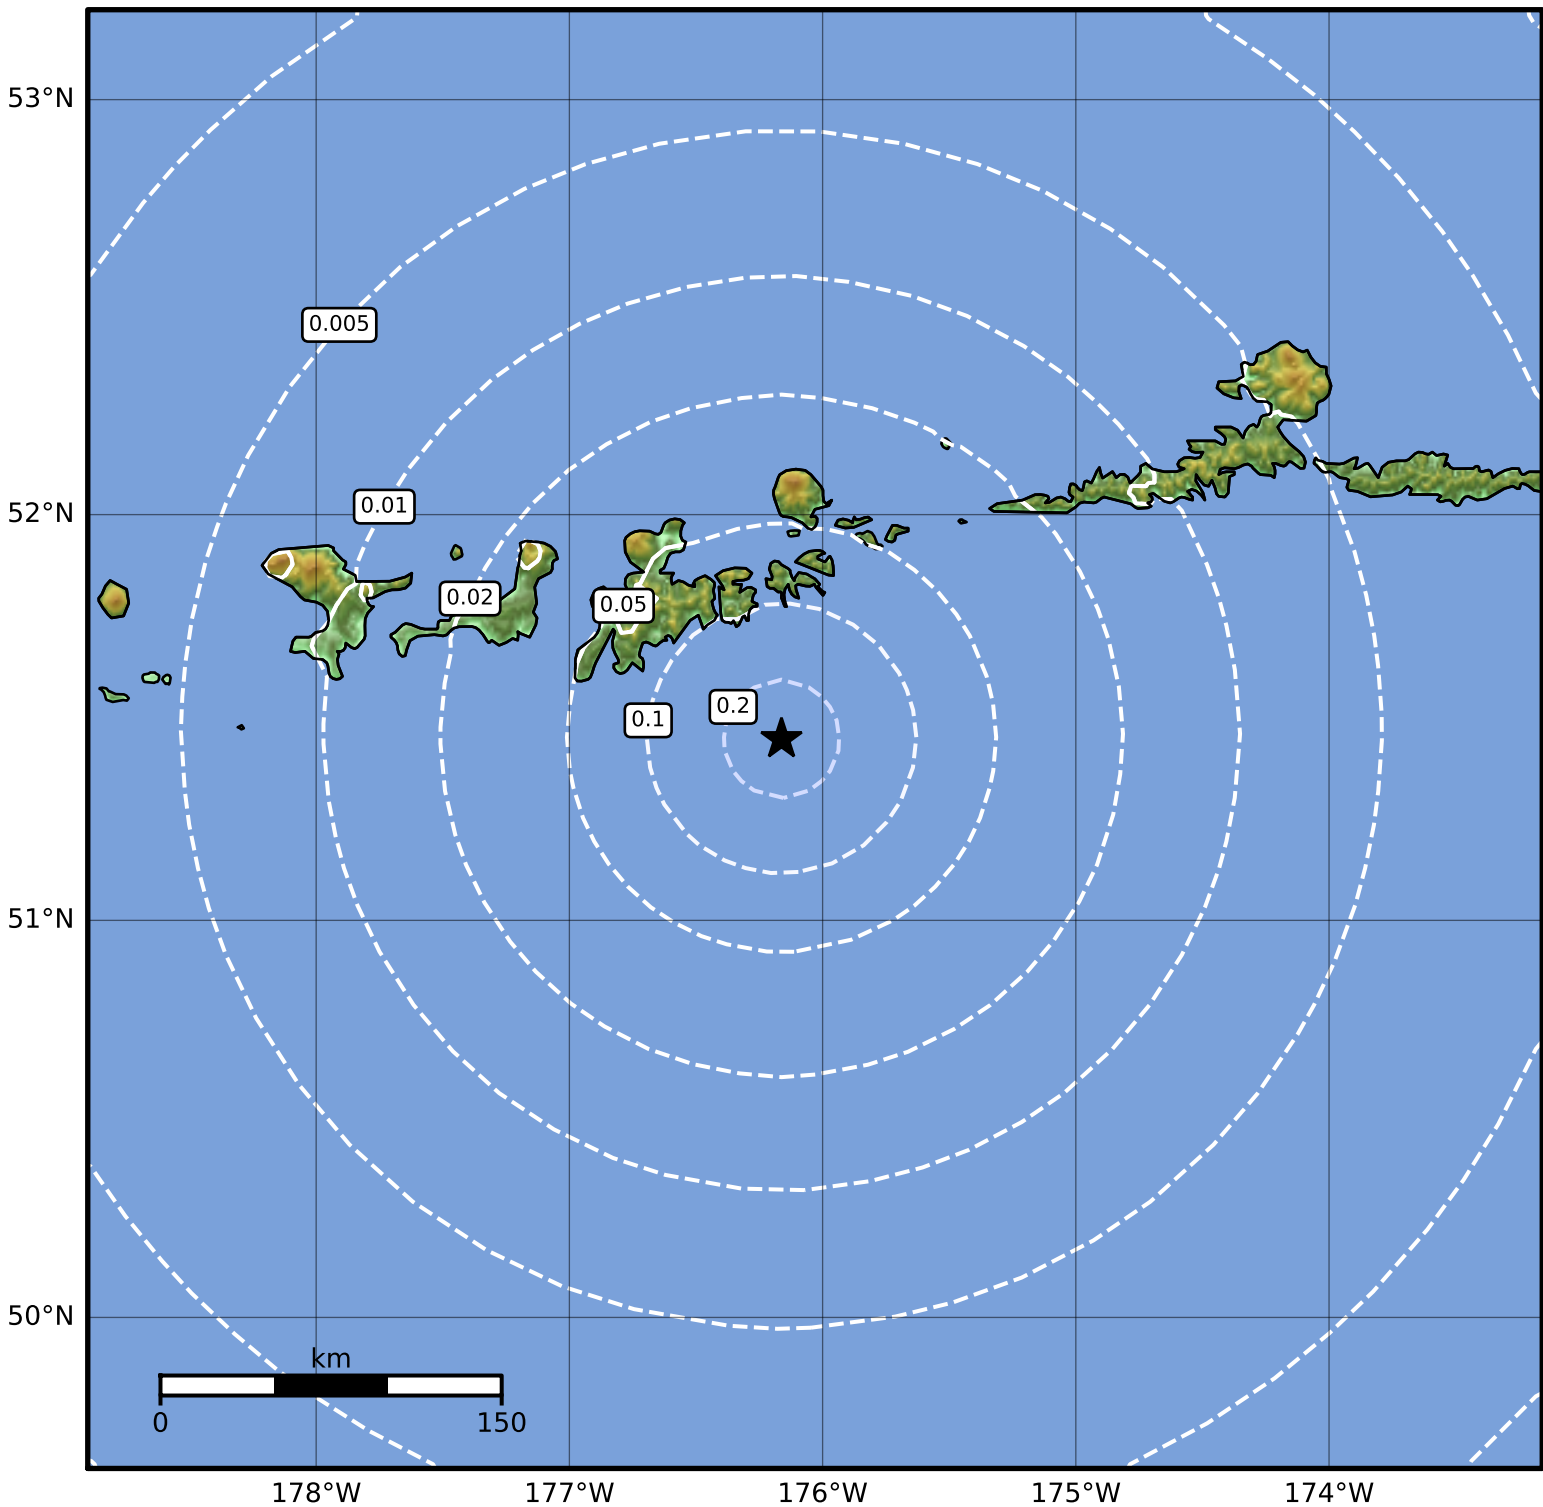

0.3 Second Peak Spectral Acceleration Map Alaska Earthquake Center  
 ShakeMap: 58 km (36 miles) SE of Adak  
 Mar 26, 2023 21:07:06 UTC M3.5 N51.45 W176.16 Depth: 32.4km ID:ak0233wx83vu

<b>SA(0.3) (%g)</b>	<b>0.1</b>	<b>0.2</b>	<b>0.5</b>	<b>1</b>	<b>2</b>	<b>5</b>	<b>10</b>	<b>20</b>	<b>50</b>	<b>100</b>	<b>200</b>
---------------------	------------	------------	------------	----------	----------	----------	-----------	-----------	-----------	------------	------------

Scale based on Worden et al. (2012)

Version 1: Processed 2023-03-26T21:09:48Z

△ Seismic Instrument   ○ Reported Intensity

★ Epicenter