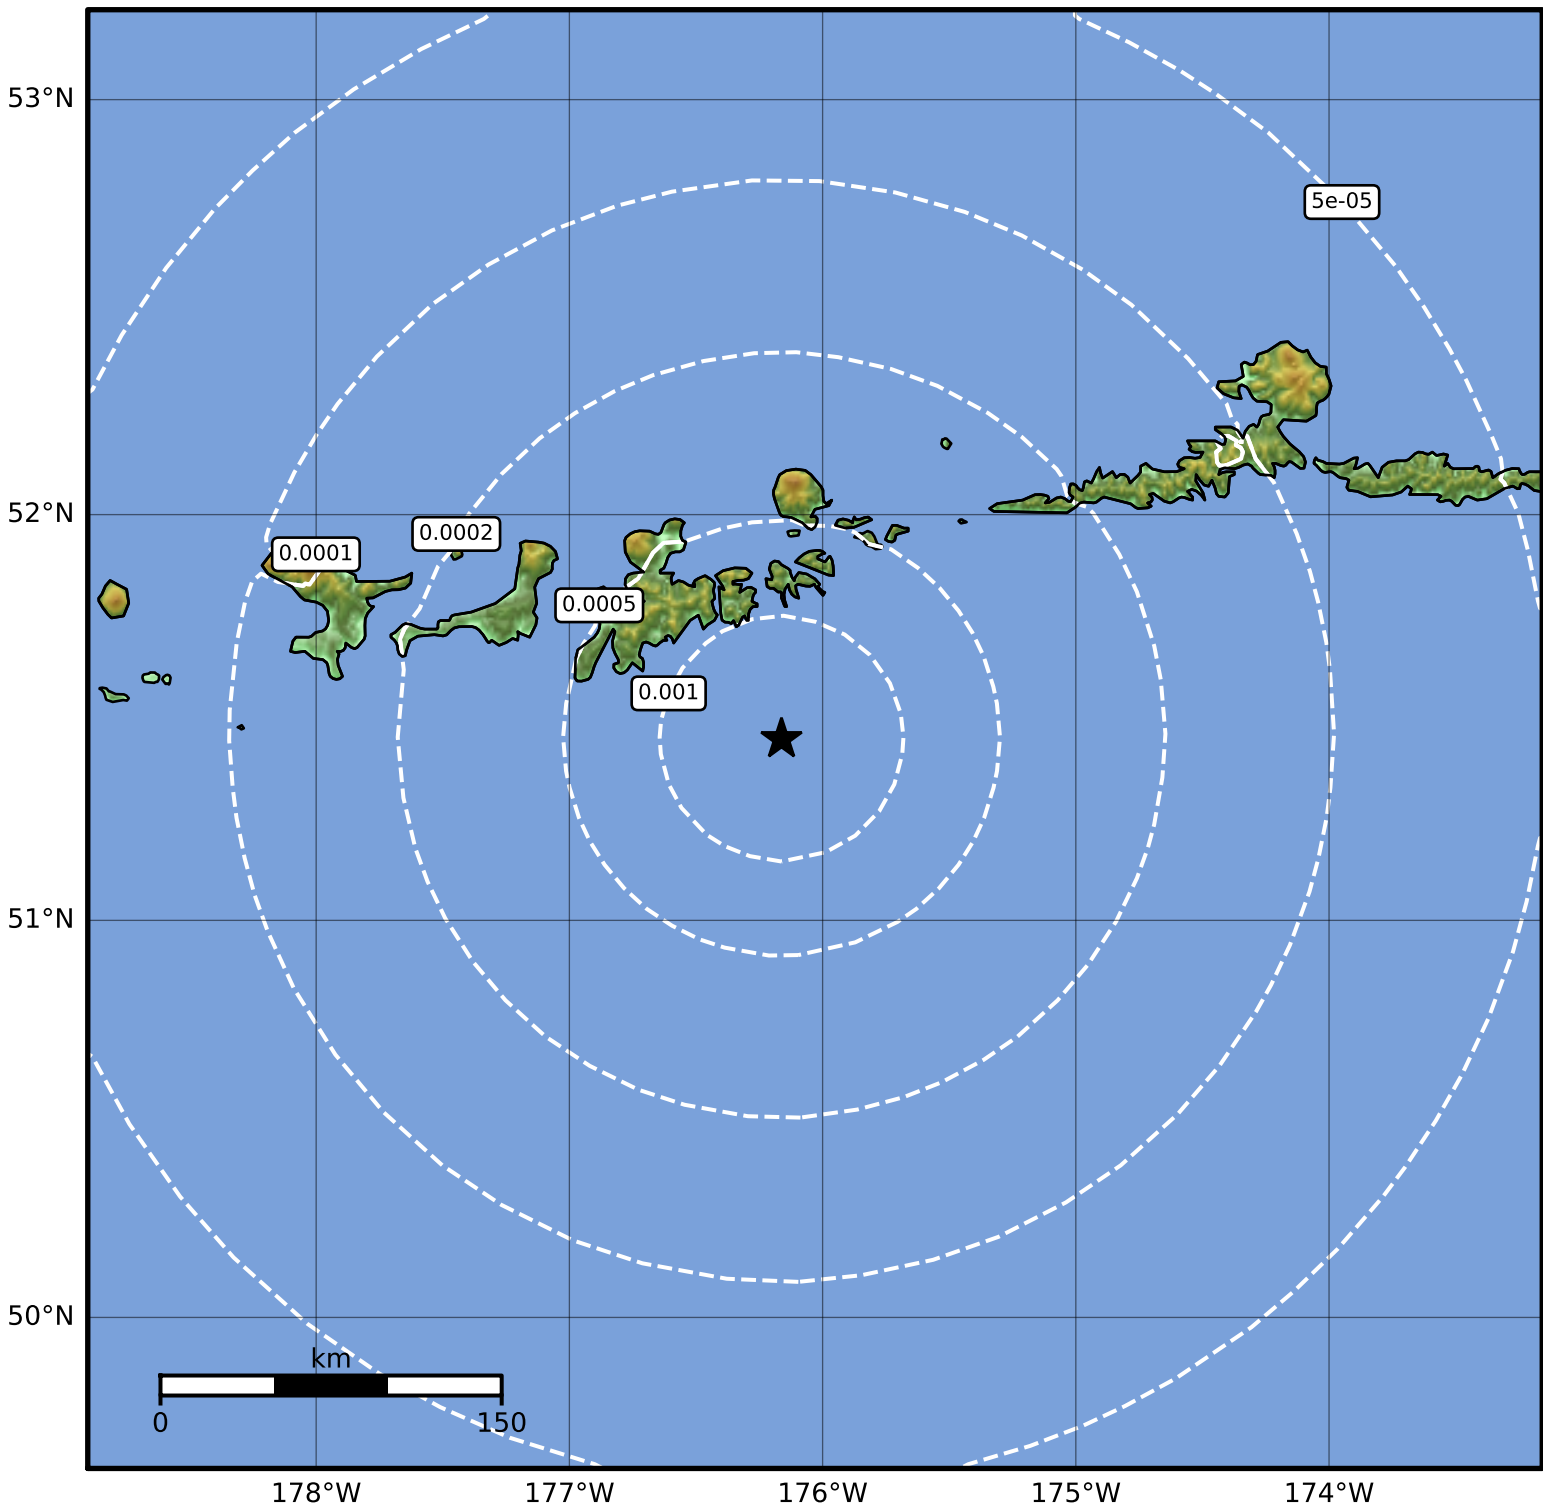

3.0 Second Peak Spectral Acceleration Map Alaska Earthquake Center
 ShakeMap: 58 km (36 miles) SE of Adak
 Mar 26, 2023 21:07:06 UTC M3.5 N51.45 W176.16 Depth: 32.4km ID:ak0233wx83vu

Scale based on Worden et al. (2012)

Version 1: Processed 2023-03-26T21:09:48Z

△ Seismic Instrument ○ Reported Intensity

★ Epicenter