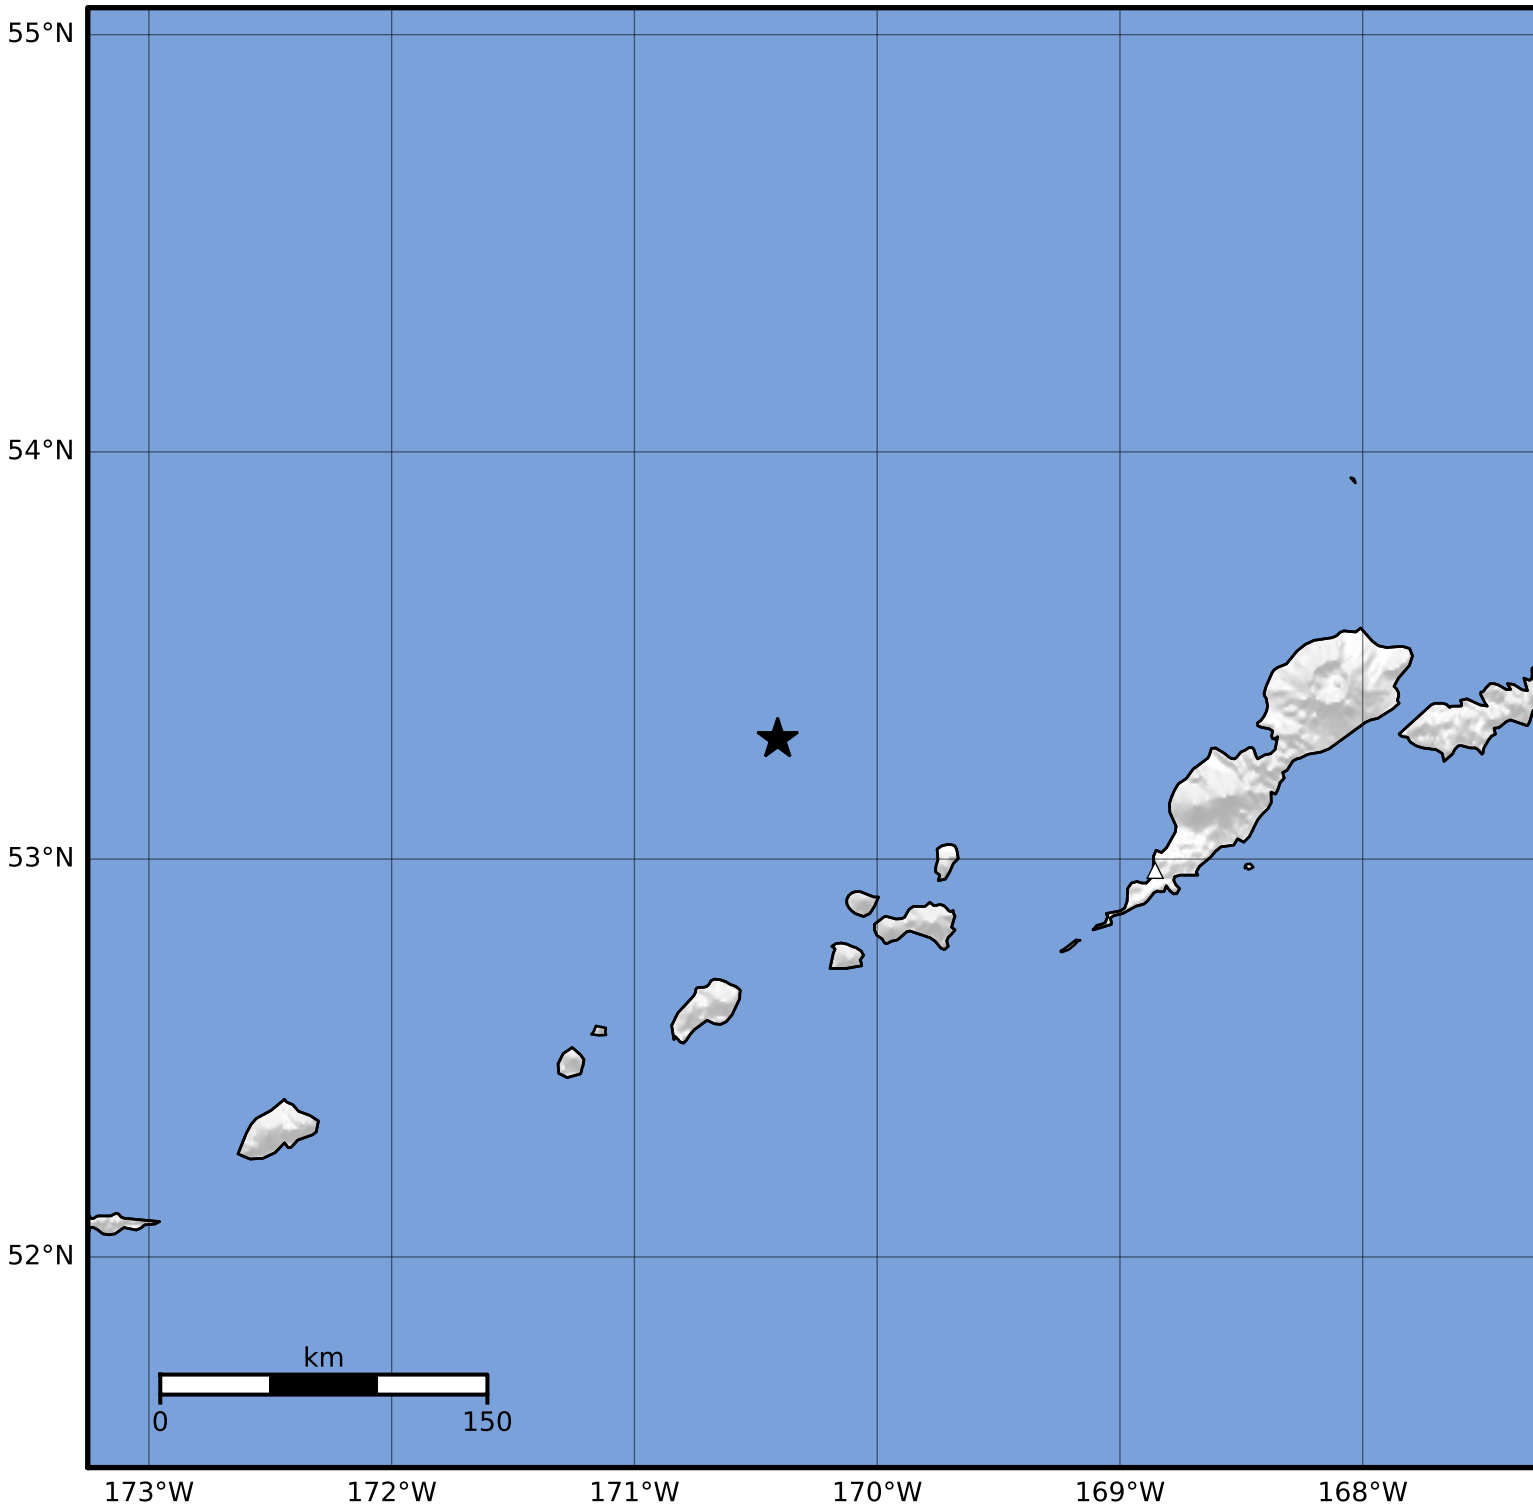

Macroseismic Intensity Map Alaska Earthquake Center
 ShakeMap: 111 km (69 miles) WNW of Nikolski
 Mar 27, 2023 04:49:56 UTC M3.6 N53.30 W170.41 Depth: 245.3km ID:ak0233yaw7lq

SHAKING	Not felt	Weak	Light	Moderate	Strong	Very strong	Severe	Violent	Extreme
DAMAGE	None	None	None	Very light	Light	Moderate	Moderate/heavy	Heavy	Very heavy
PGA(%g)	<0.0464	0.297	2.76	6.2	11.5	21.5	40.1	74.7	>139
PGV(cm/s)	<0.0215	0.135	1.41	4.65	9.64	20	41.4	85.8	>178
INTENSITY	I	II-III	IV	V	VI	VII	VIII	IX	X+

Scale based on Worden et al. (2012)

Version 2: Processed 2023-03-27T17:37:35Z

△ Seismic Instrument ○ Reported Intensity

★ Epicenter