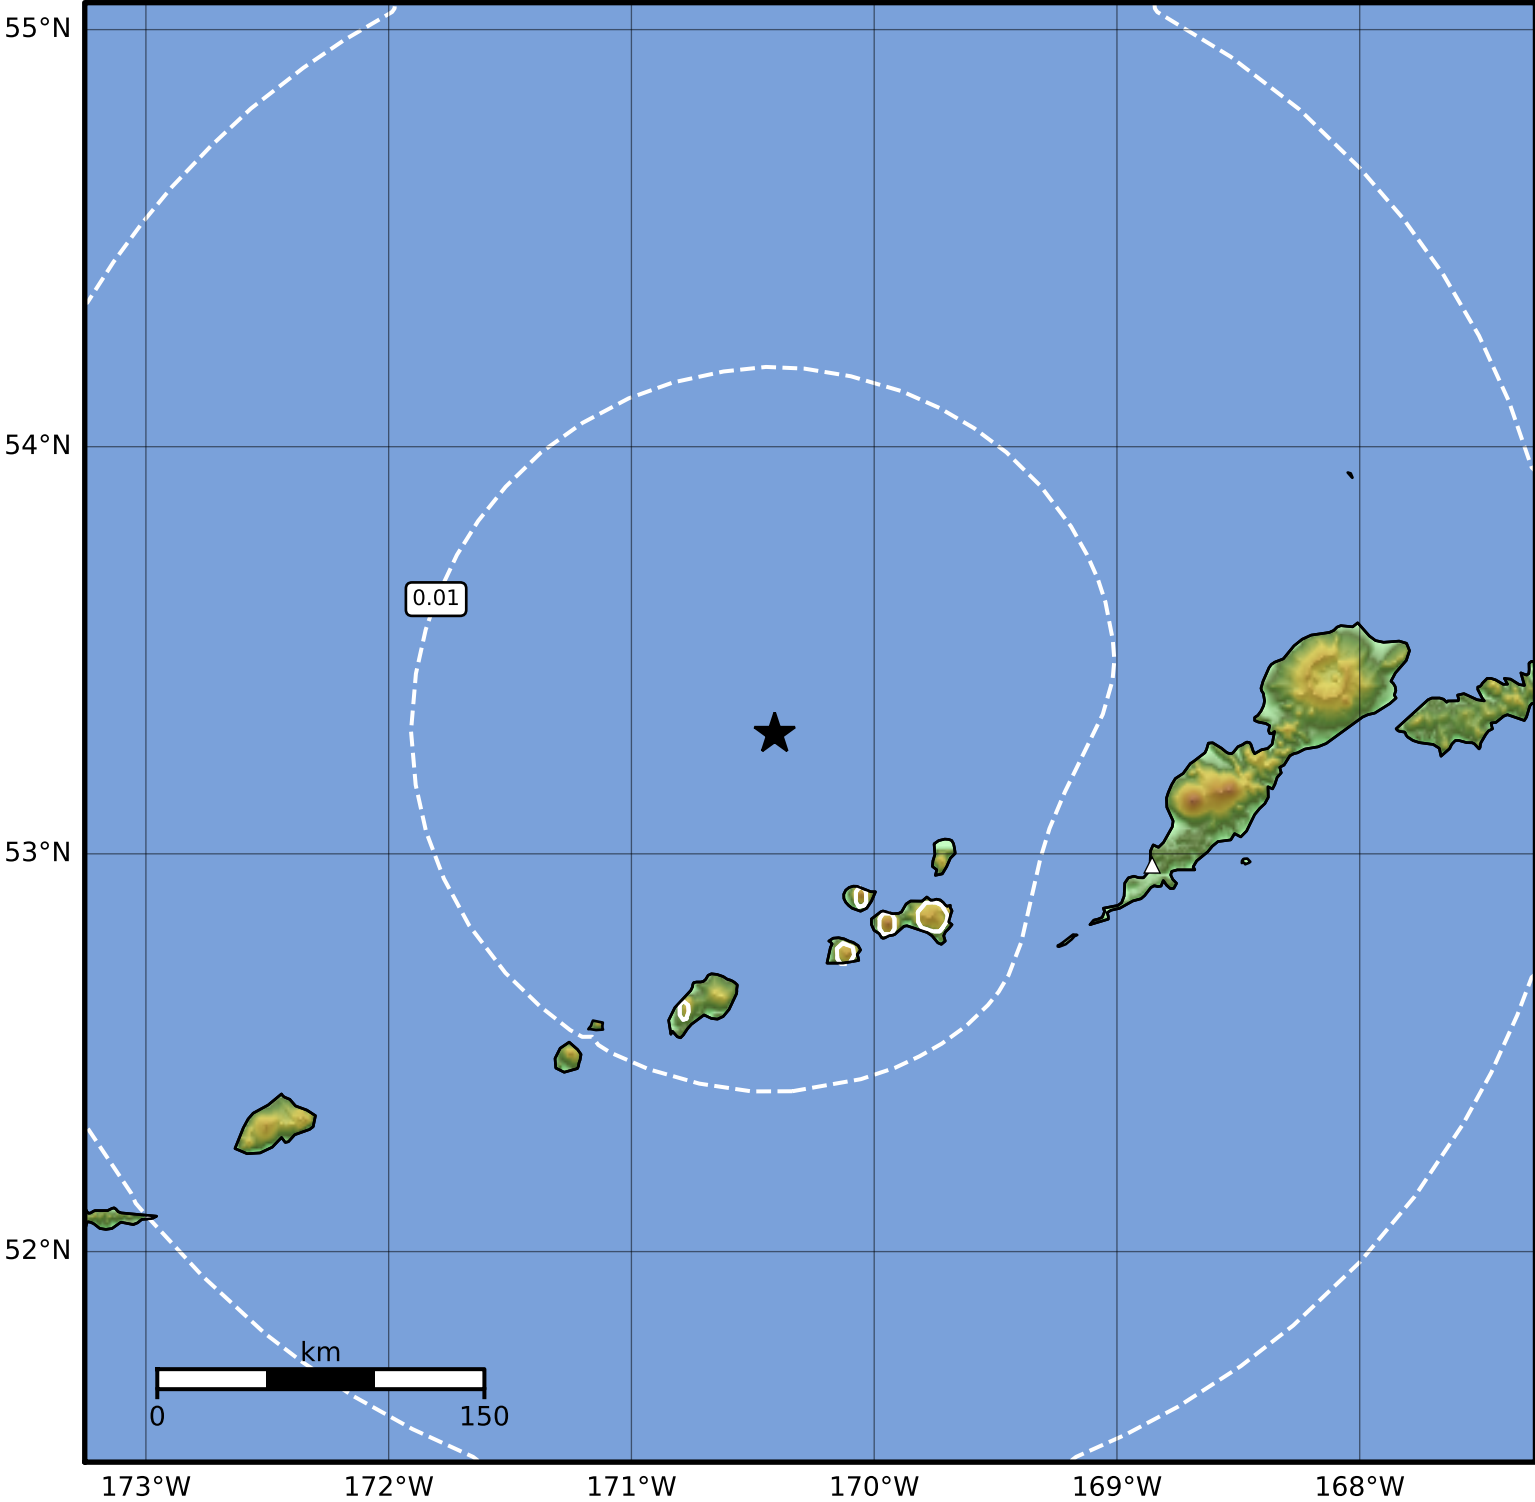

Peak Ground Acceleration Map Alaska Earthquake Center  
 ShakeMap: 111 km (69 miles) WNW of Nikolski  
 Mar 27, 2023 04:49:56 UTC M3.6 N53.30 W170.41 Depth: 245.3km ID:ak0233yaw7lq

PGA (%g)	0.1	0.2	0.5	1	2	5	10	20	50	100	200

Scale based on Worden et al. (2012)

Version 2: Processed 2023-03-27T17:37:35Z

△ Seismic Instrument    ○ Reported Intensity    ★ Epicenter