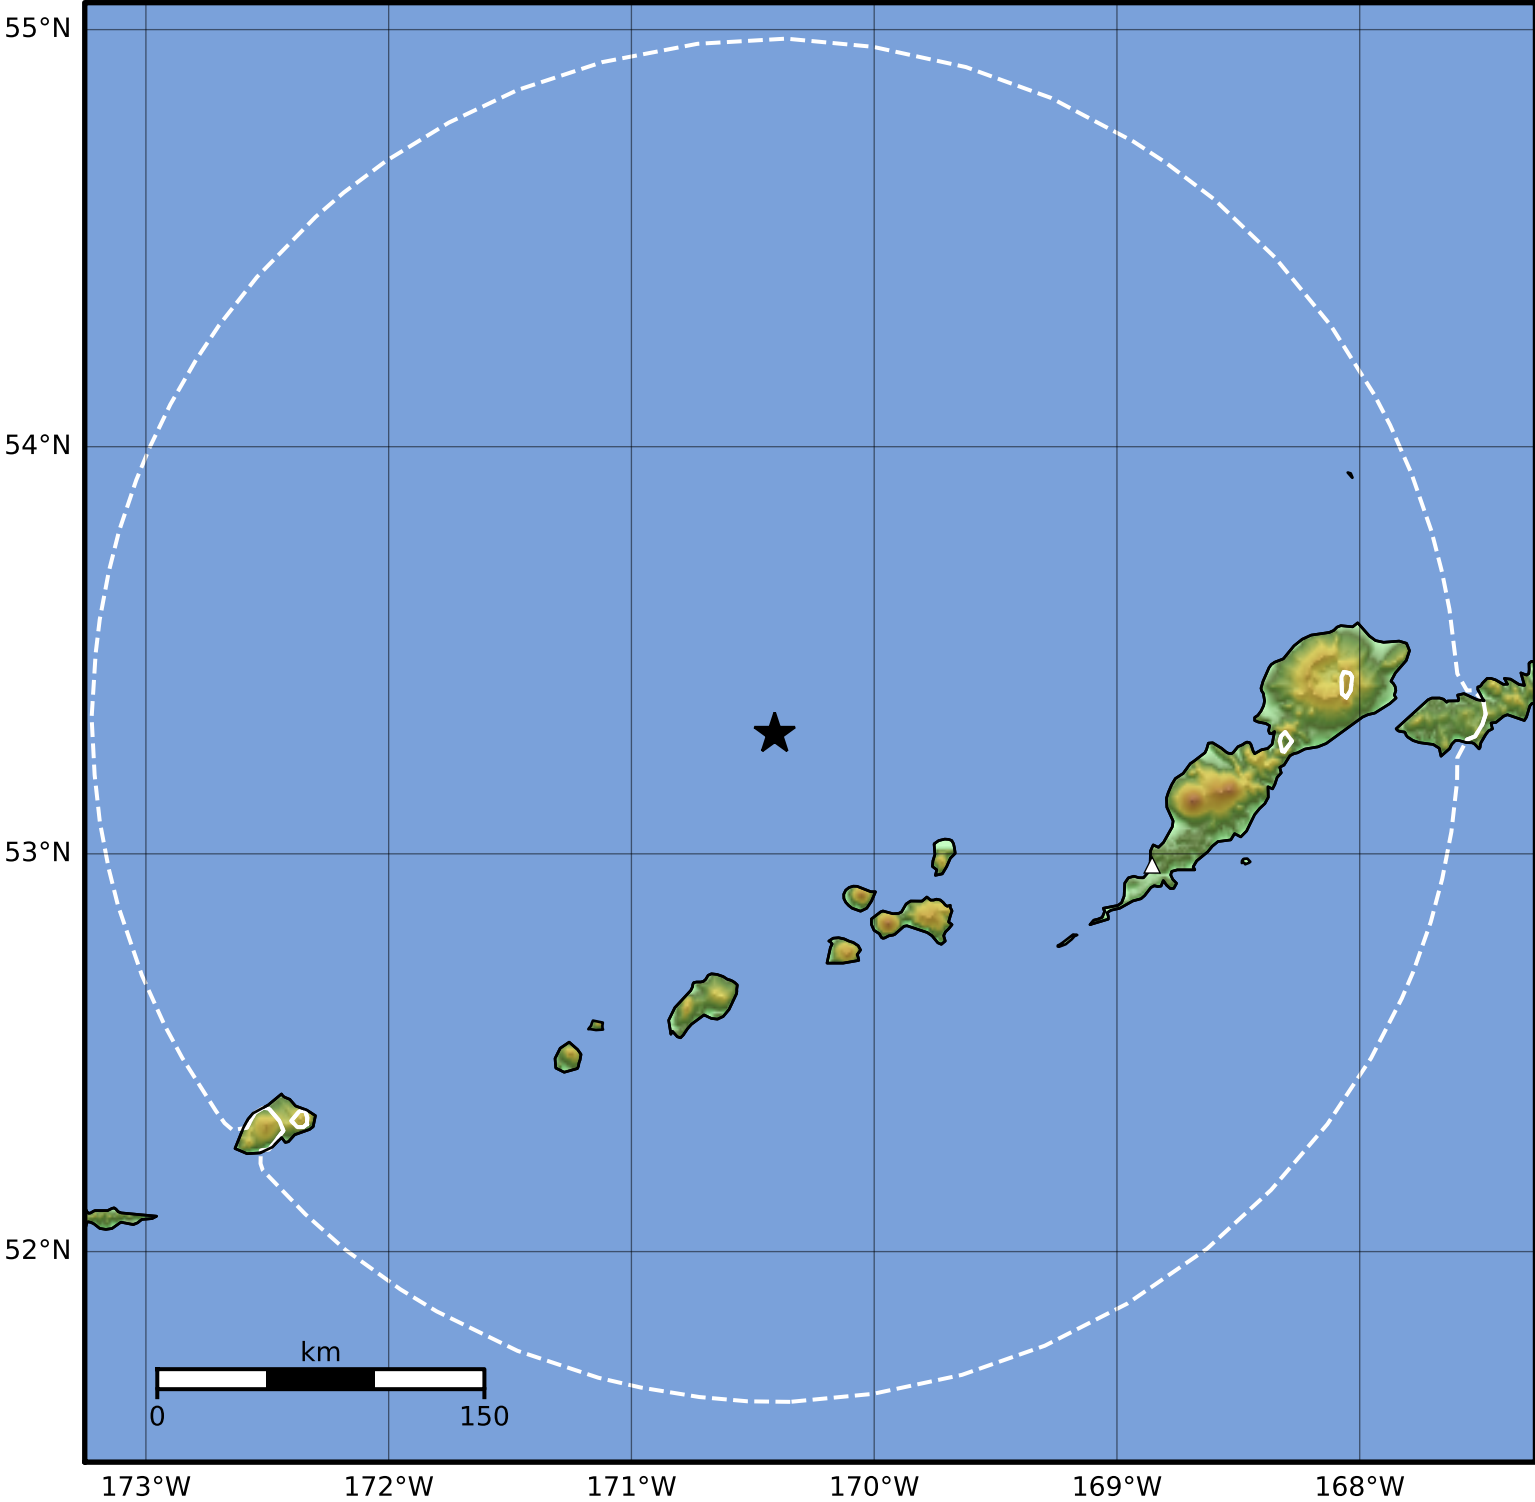

Peak Ground Velocity Map Alaska Earthquake Center
ShakeMap: 111 km (69 miles) WNW of Nikolski
Mar 27, 2023 04:49:56 UTC M3.6 N53.30 W170.41 Depth: 245.3km ID:ak0233yaw7lq

PGV (cm/s)	0.1	0.2	0.5	1	2	5	10	20	50	100	200
------------	-----	-----	-----	---	---	---	----	----	----	-----	-----

Scale based on Worden et al. (2012)

Version 2: Processed 2023-03-27T17:37:35Z

△ Seismic Instrument ○ Reported Intensity ★ Epicenter