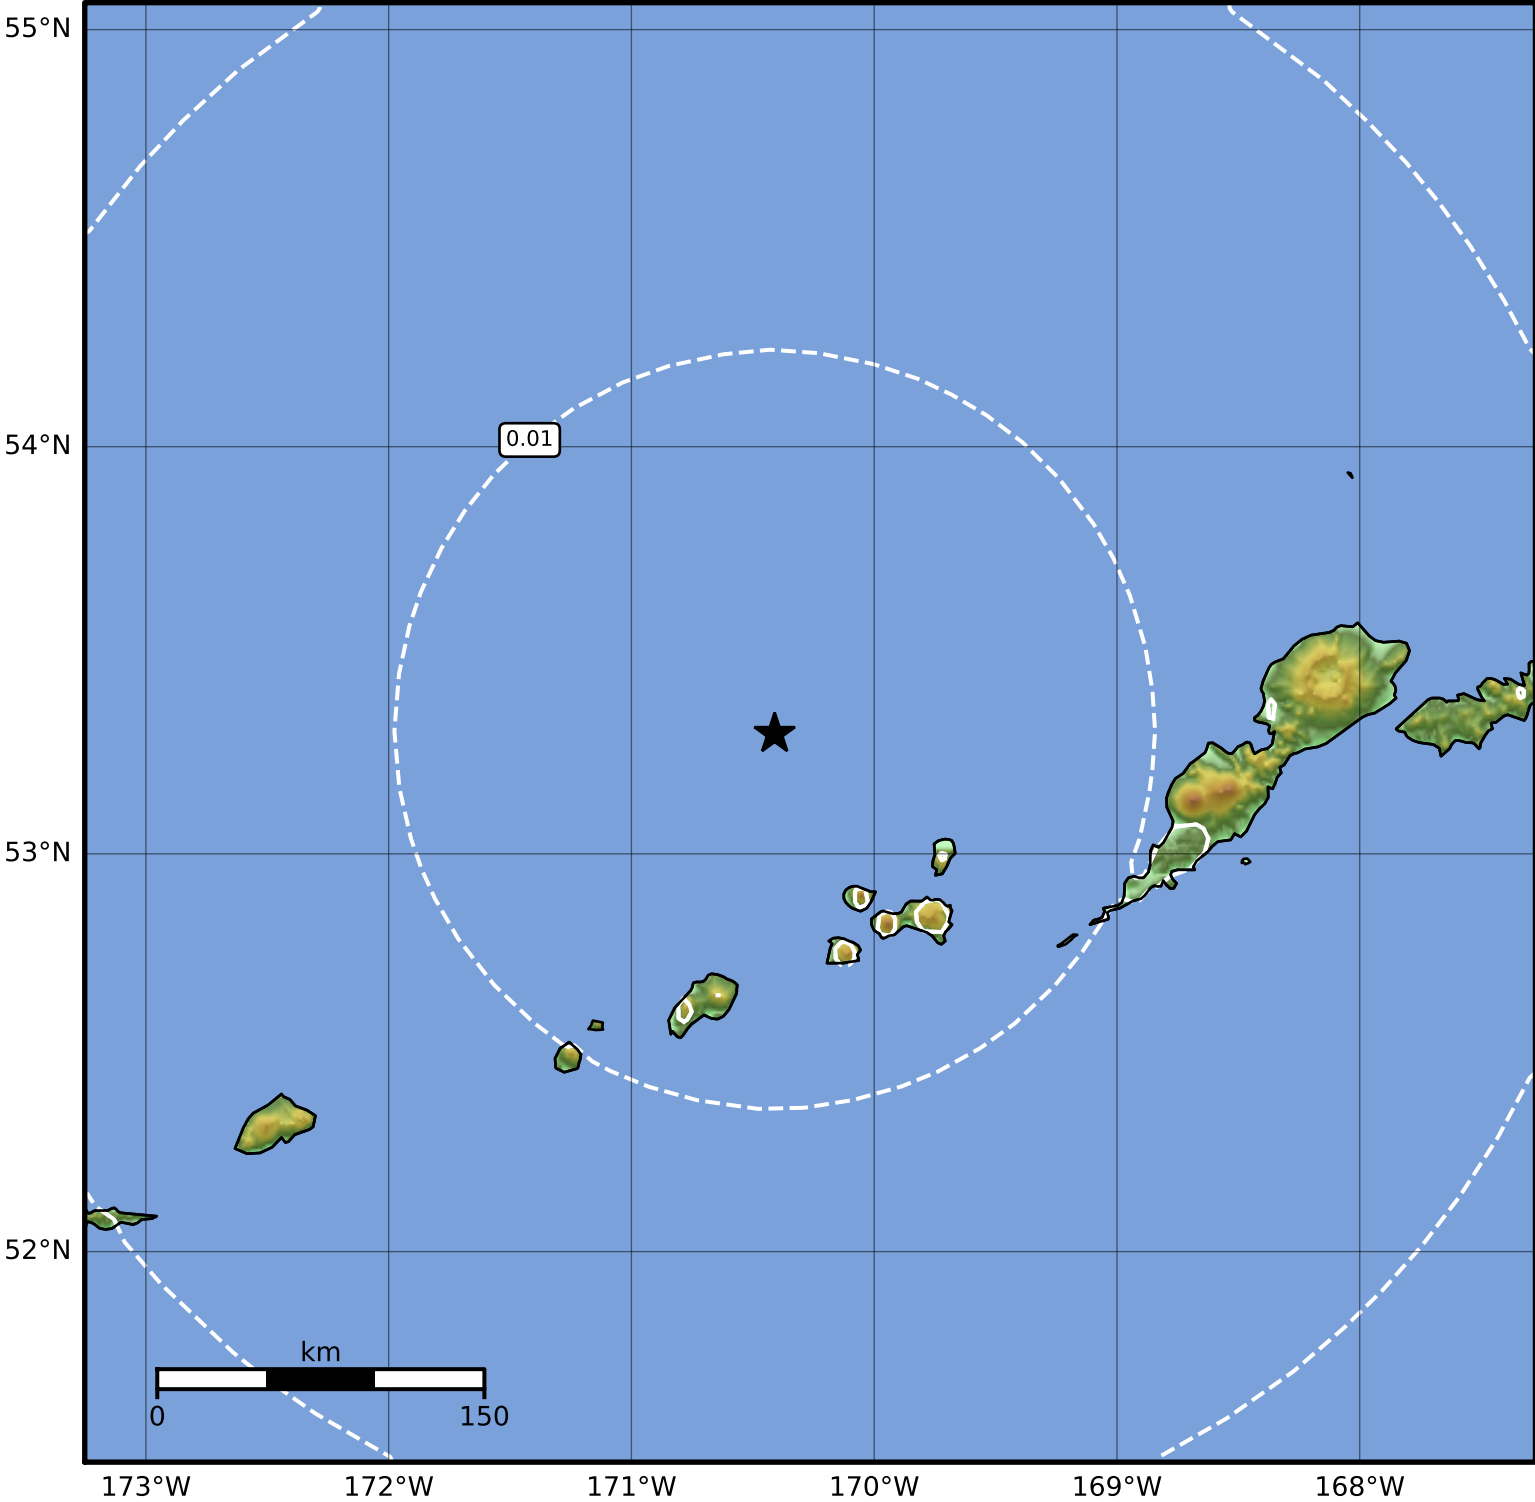

0.3 Second Peak Spectral Acceleration Map Alaska Earthquake Center
 ShakeMap: 111 km (69 miles) WNW of Nikolski
 Mar 27, 2023 04:49:56 UTC M3.6 N53.30 W170.41 Depth: 245.3km ID:ak0233yaw7lq

SA(0.3) (%g)	0.1	0.2	0.5	1	2	5	10	20	50	100	200
---------------------	------------	------------	------------	----------	----------	----------	-----------	-----------	-----------	------------	------------

Scale based on Worden et al. (2012)

Version 2: Processed 2023-03-27T17:37:35Z

△ Seismic Instrument ○ Reported Intensity ★ Epicenter