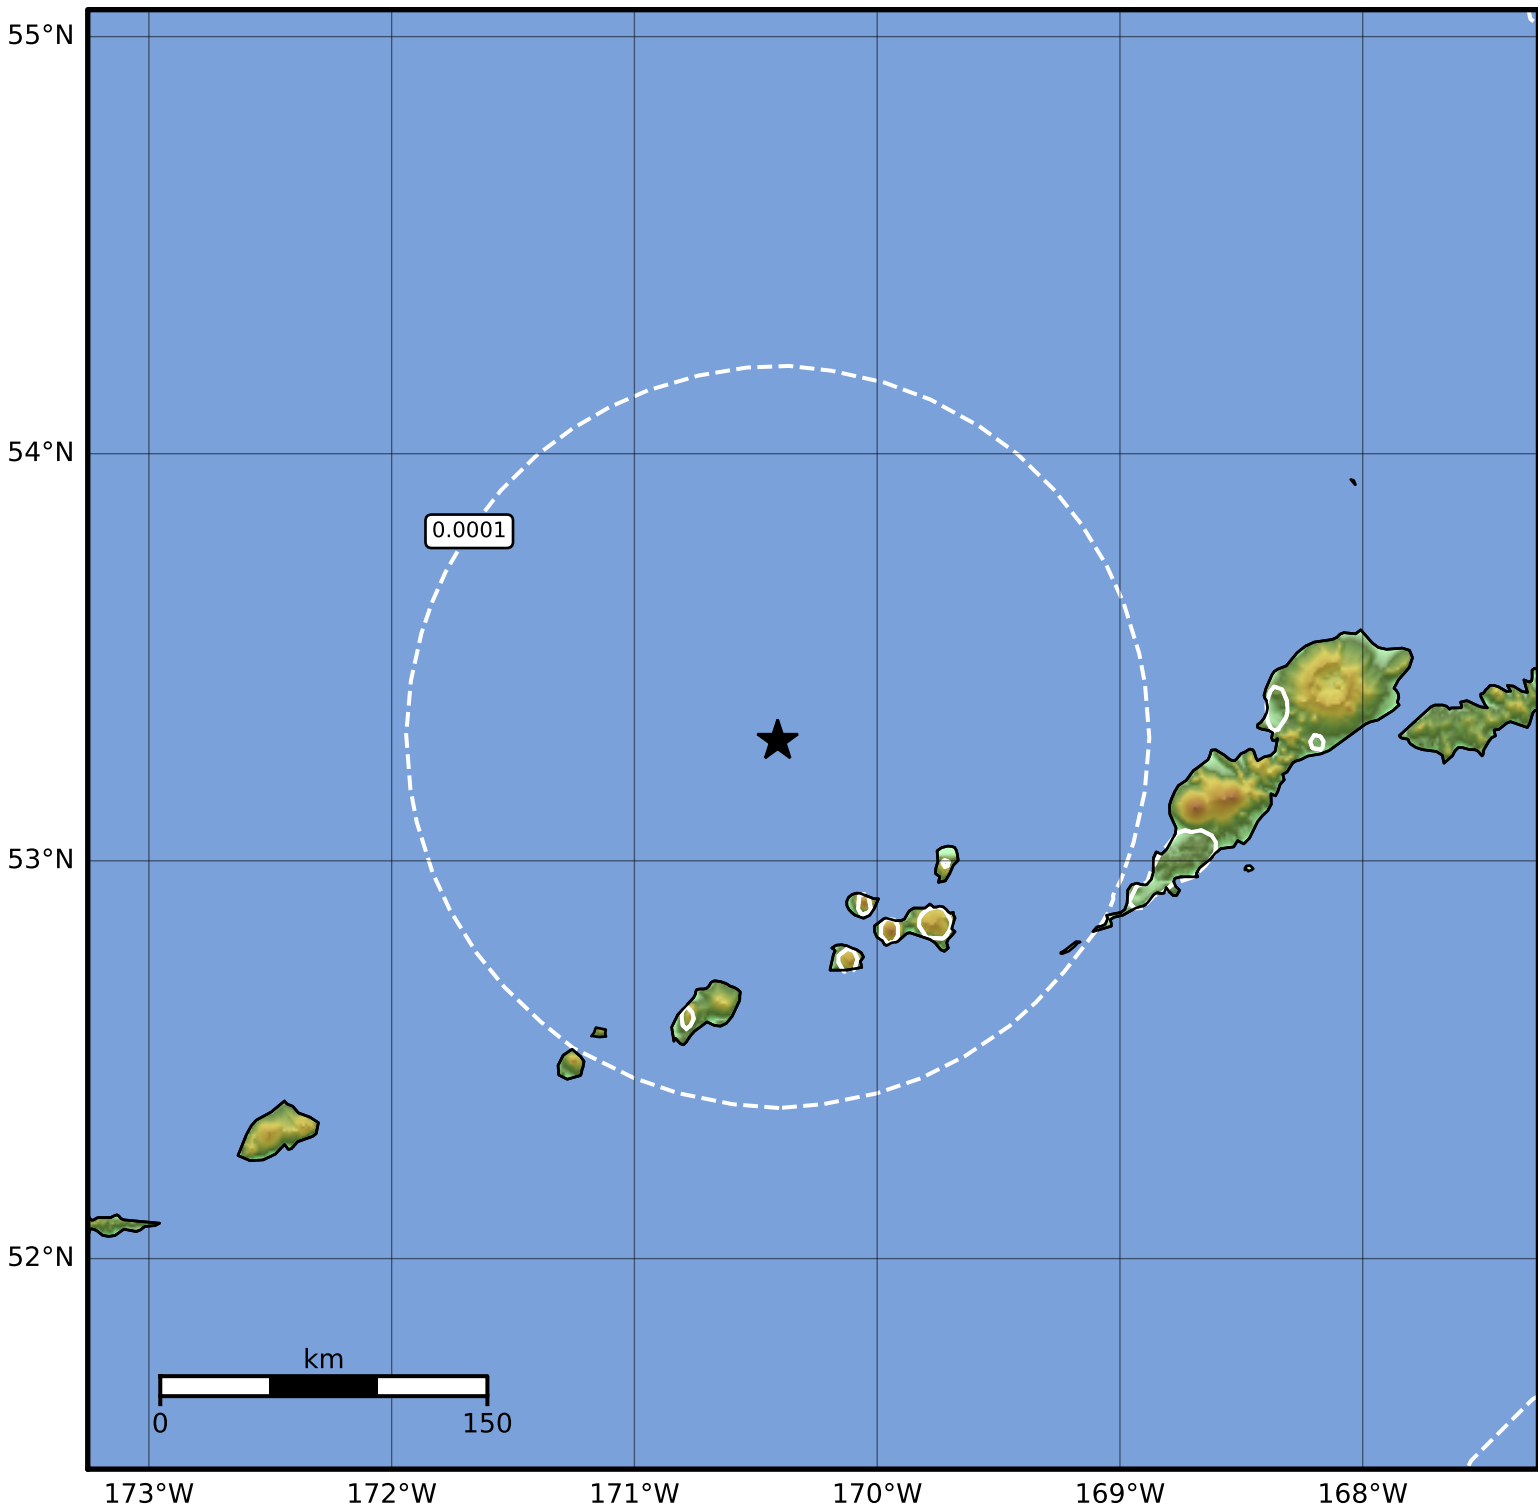

3.0 Second Peak Spectral Acceleration Map Alaska Earthquake Center  
ShakeMap: 111 km (69 miles) WNW of Nikolski  
Mar 27, 2023 04:49:56 UTC M3.6 N53.30 W170.41 Depth: 245.3km ID:ak0233yaw7lq

Scale based on Worden et al. (2012)

Version 2: Processed 2023-03-27T17:37:35Z

△ Seismic Instrument ○ Reported Intensity

★ Epicenter