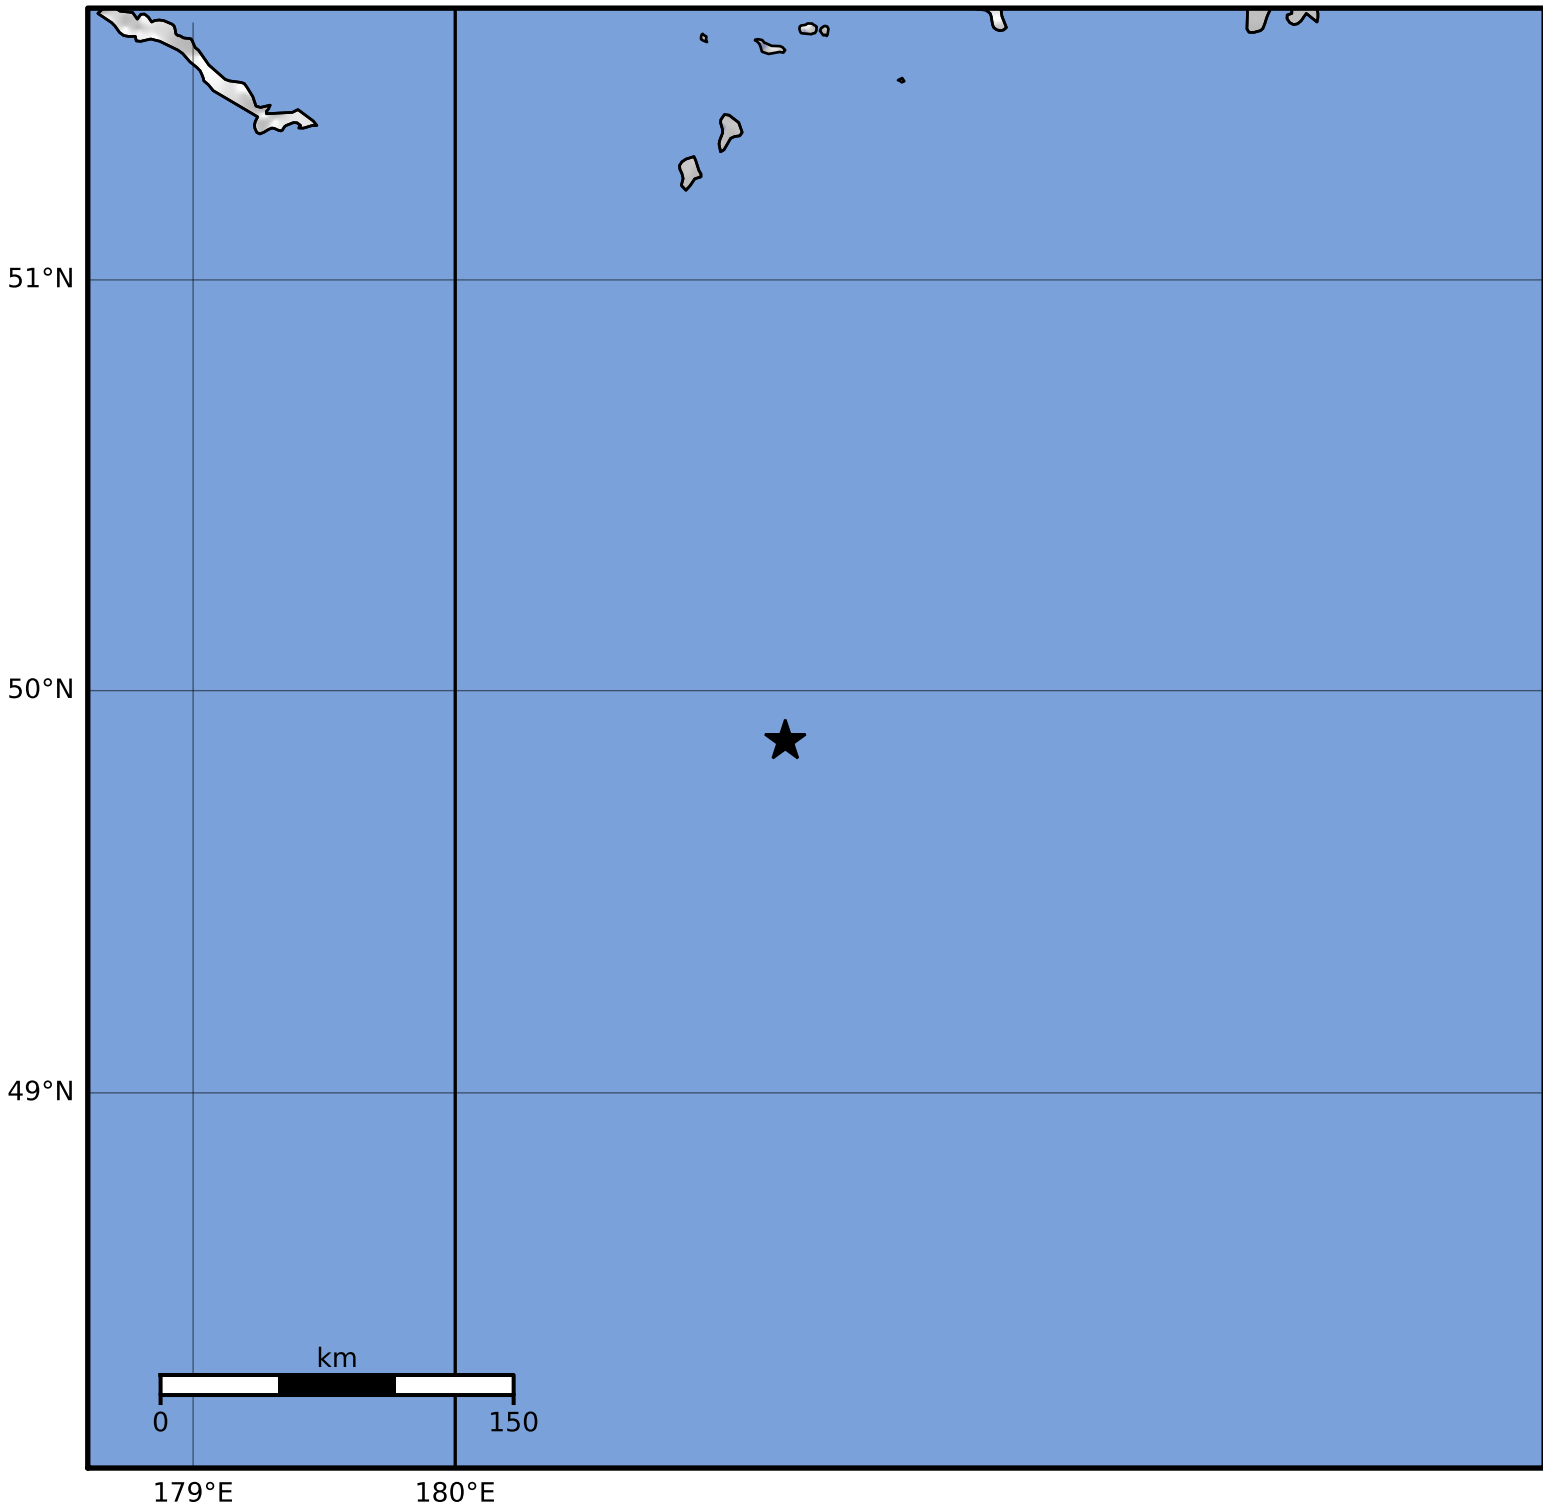

Macroseismic Intensity Map Alaska Earthquake Center
 ShakeMap: 243 km (151 miles) SE of Amchitka
 Mar 27, 2023 05:25:20 UTC M4.2 N49.88 W178.74 Depth: 41.5km ID:ak0233ybcf6j

SHAKING	Not felt	Weak	Light	Moderate	Strong	Very strong	Severe	Violent	Extreme
DAMAGE	None	None	None	Very light	Light	Moderate	Moderate/heavy	Heavy	Very heavy
PGA(%g)	<0.0464	0.297	2.76	6.2	11.5	21.5	40.1	74.7	>139
PGV(cm/s)	<0.0215	0.135	1.41	4.65	9.64	20	41.4	85.8	>178
INTENSITY	I	II-III	IV	V	VI	VII	VIII	IX	X+

Scale based on Worden et al. (2012)

Version 2: Processed 2023-03-27T17:46:45Z

△ Seismic Instrument ○ Reported Intensity

★ Epicenter