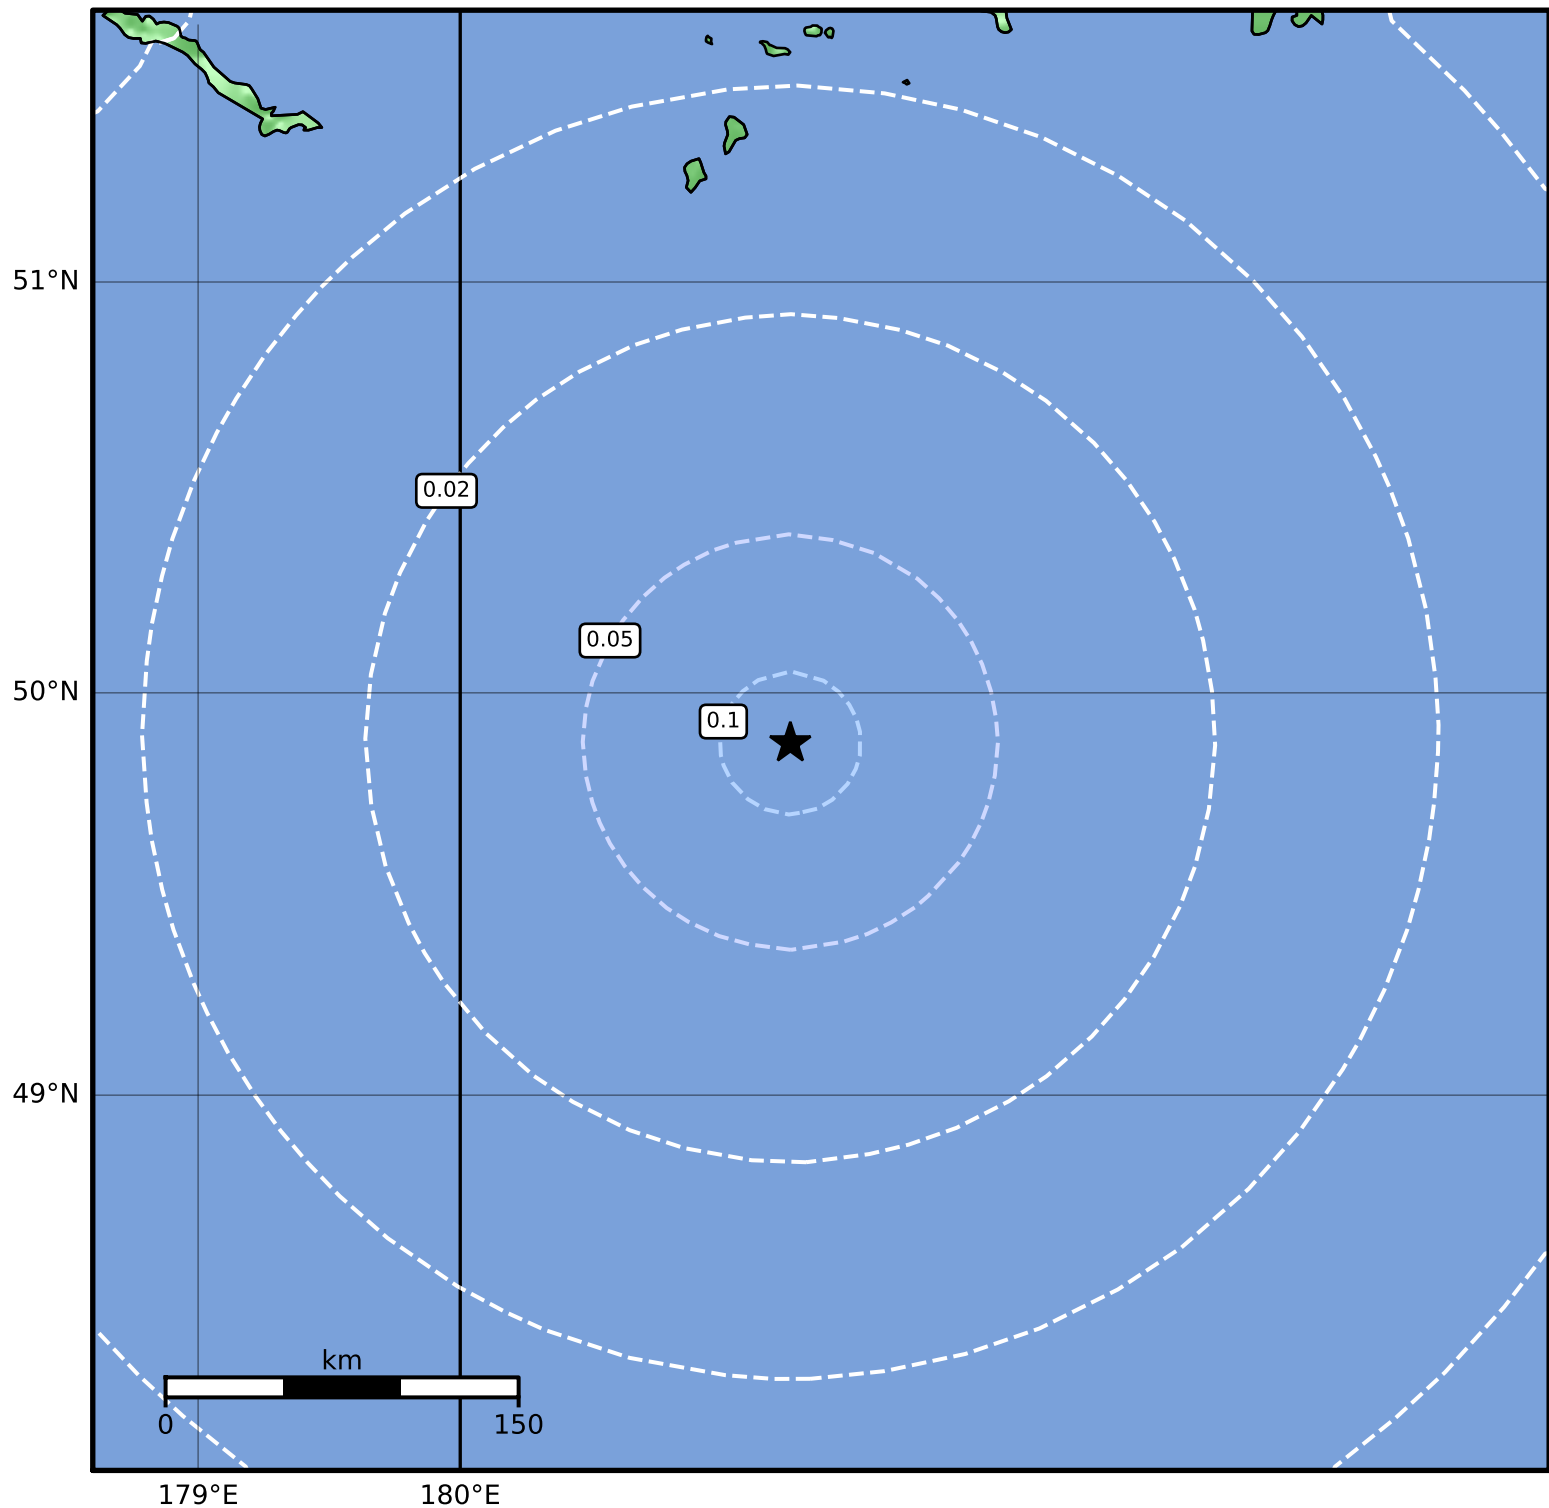

Peak Ground Velocity Map Alaska Earthquake Center
ShakeMap: 243 km (151 miles) SE of Amchitka
Mar 27, 2023 05:25:20 UTC M4.2 N49.88 W178.74 Depth: 41.5km ID:ak0233ybcf6j

Scale based on Worden et al. (2012)

Version 2: Processed 2023-03-27T17:46:45Z

△ Seismic Instrument ○ Reported Intensity

★ Epicenter