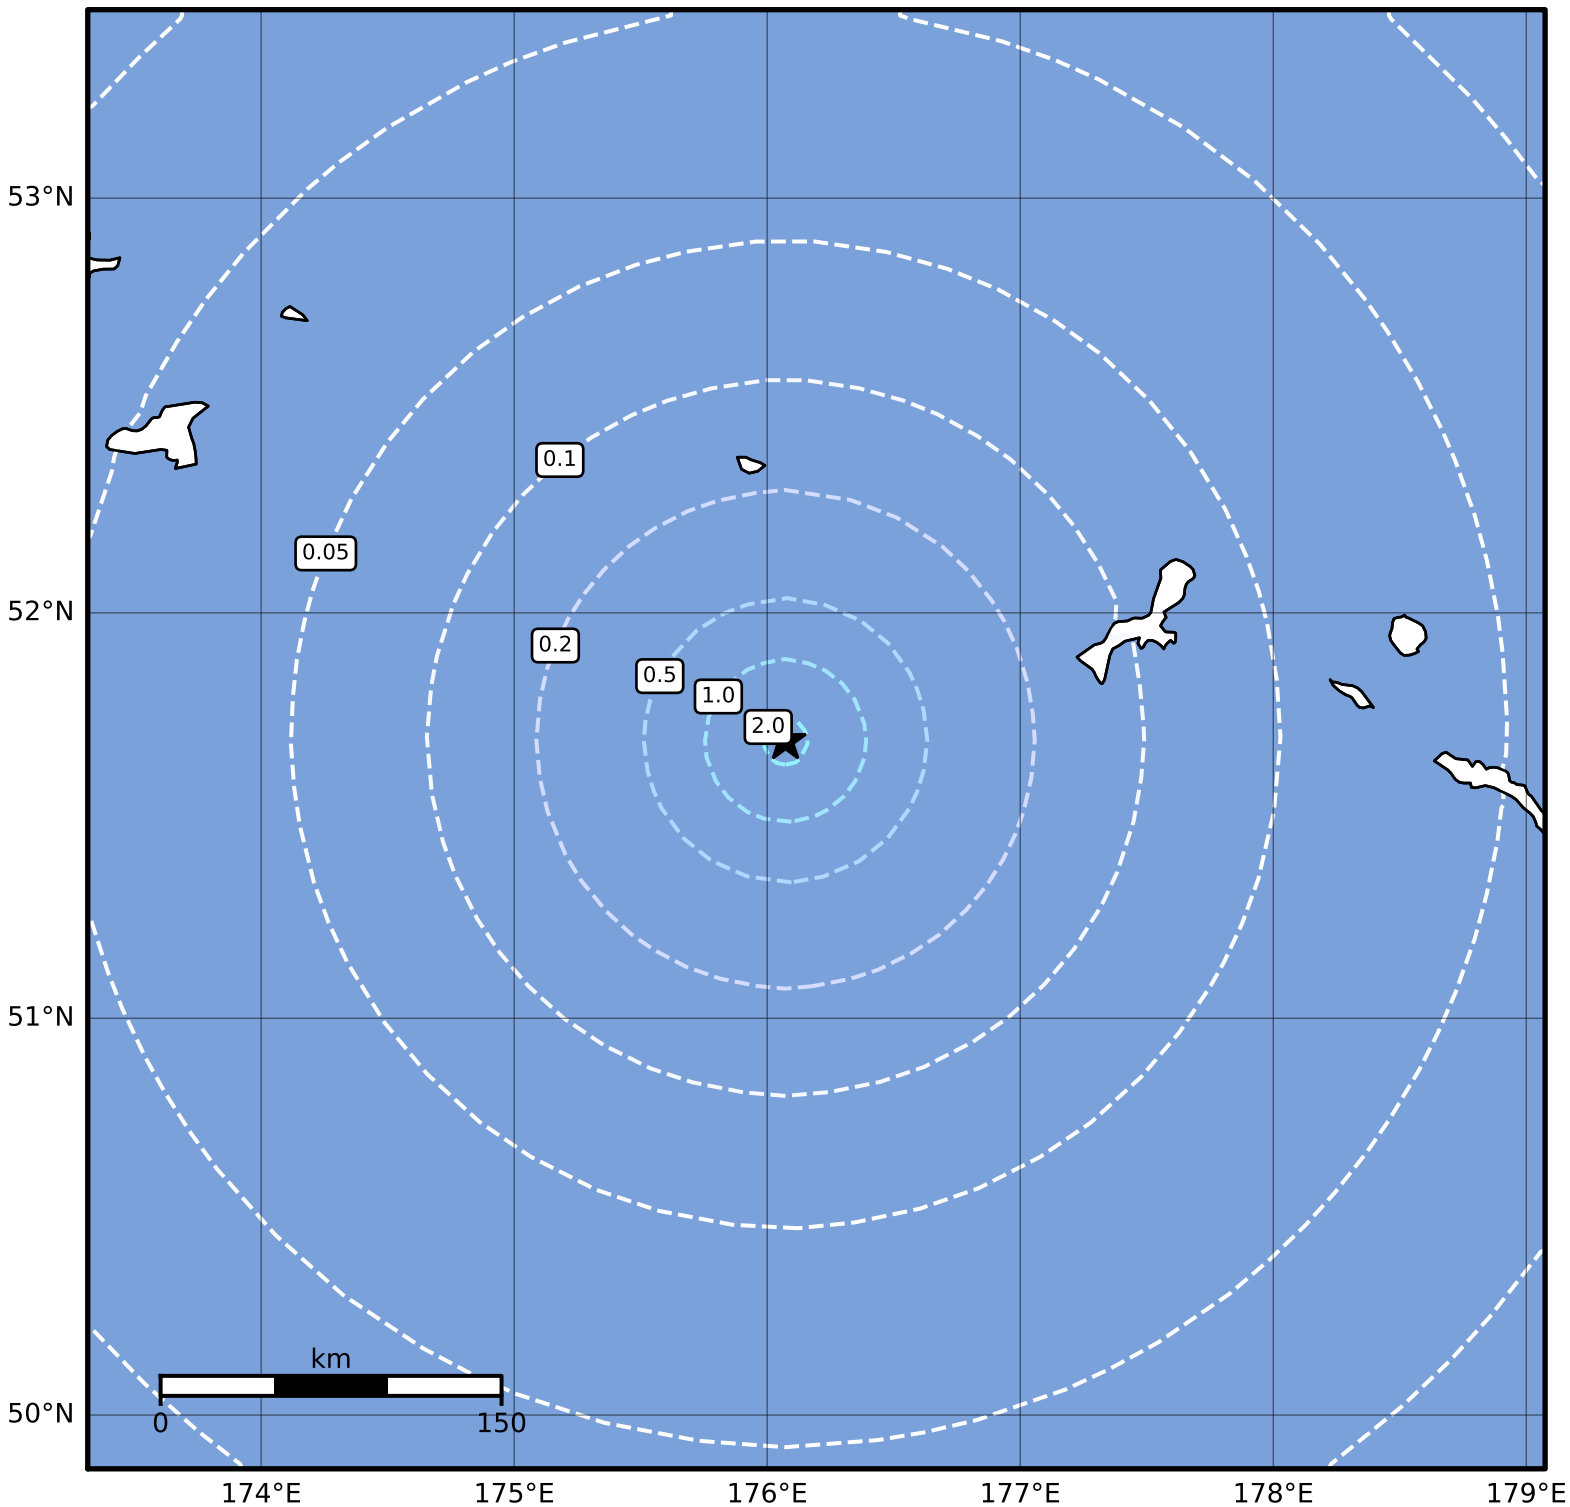

0.3 Second Peak Spectral Acceleration Map Alaska Earthquake Center  
 ShakeMap: 74 km (46 miles) S of Buldir Is  
 Mar 30, 2023 18:47:07 UTC M4.2 N51.69 E176.07 Depth: 20.6km ID:ak02343hstk1

SA(0.3) (%g)	0.1	0.2	0.5	1	2	5	10	20	50	100	200
--------------	-----	-----	-----	---	---	---	----	----	----	-----	-----

Scale based on Worden et al. (2012)

Version 2: Processed 2023-03-30T21:33:14Z

△ Seismic Instrument    ○ Reported Intensity

★ Epicenter