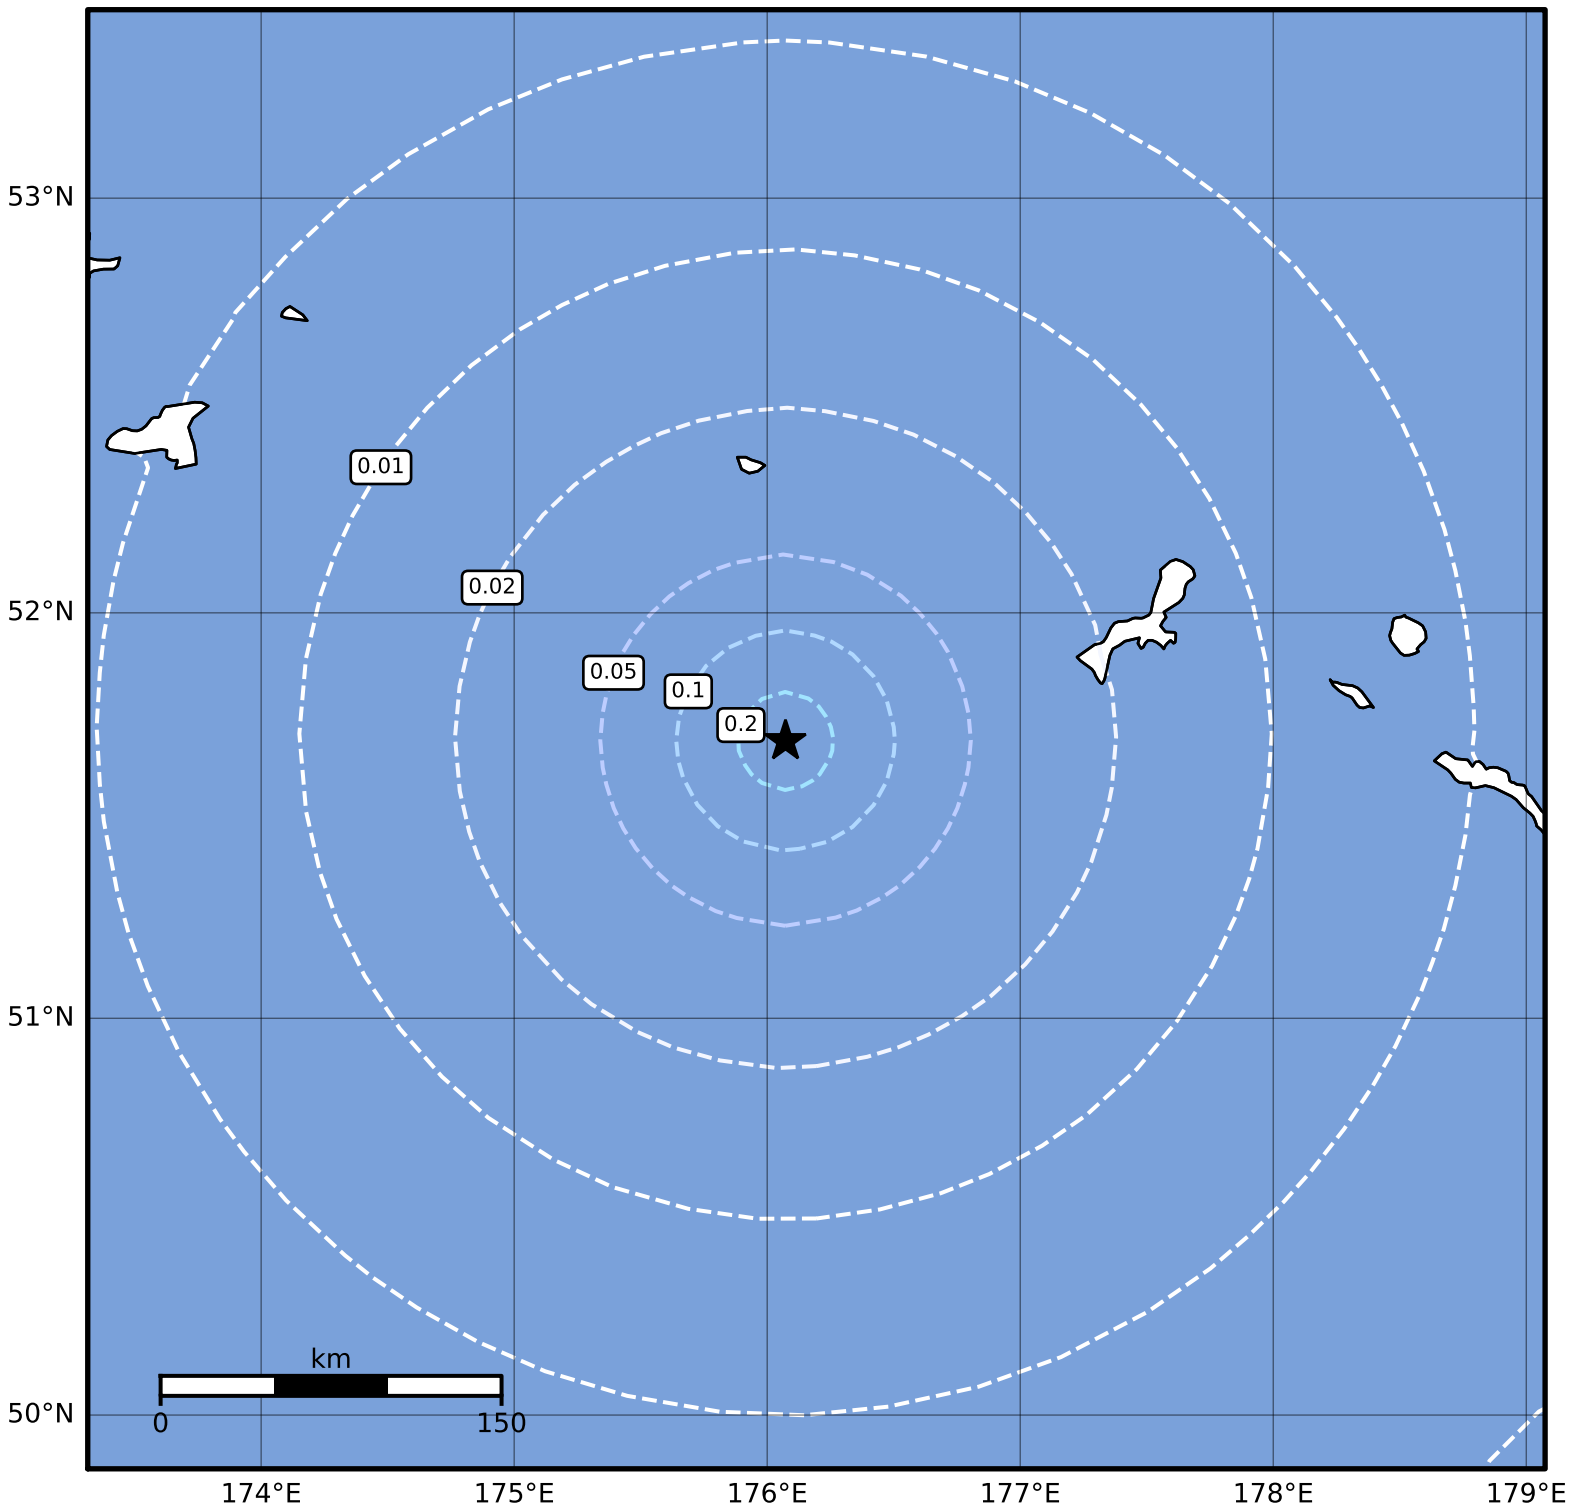

1.0 Second Peak Spectral Acceleration Map Alaska Earthquake Center
 ShakeMap: 74 km (46 miles) S of Buldir Is
 Mar 30, 2023 18:47:07 UTC M4.2 N51.69 E176.07 Depth: 20.6km ID:ak02343httk1

SA(1.0) (%g)	0.1	0.2	0.5	1	2	5	10	20	50	100	200

Scale based on Worden et al. (2012)

Version 2: Processed 2023-03-30T21:33:14Z

△ Seismic Instrument ○ Reported Intensity

★ Epicenter