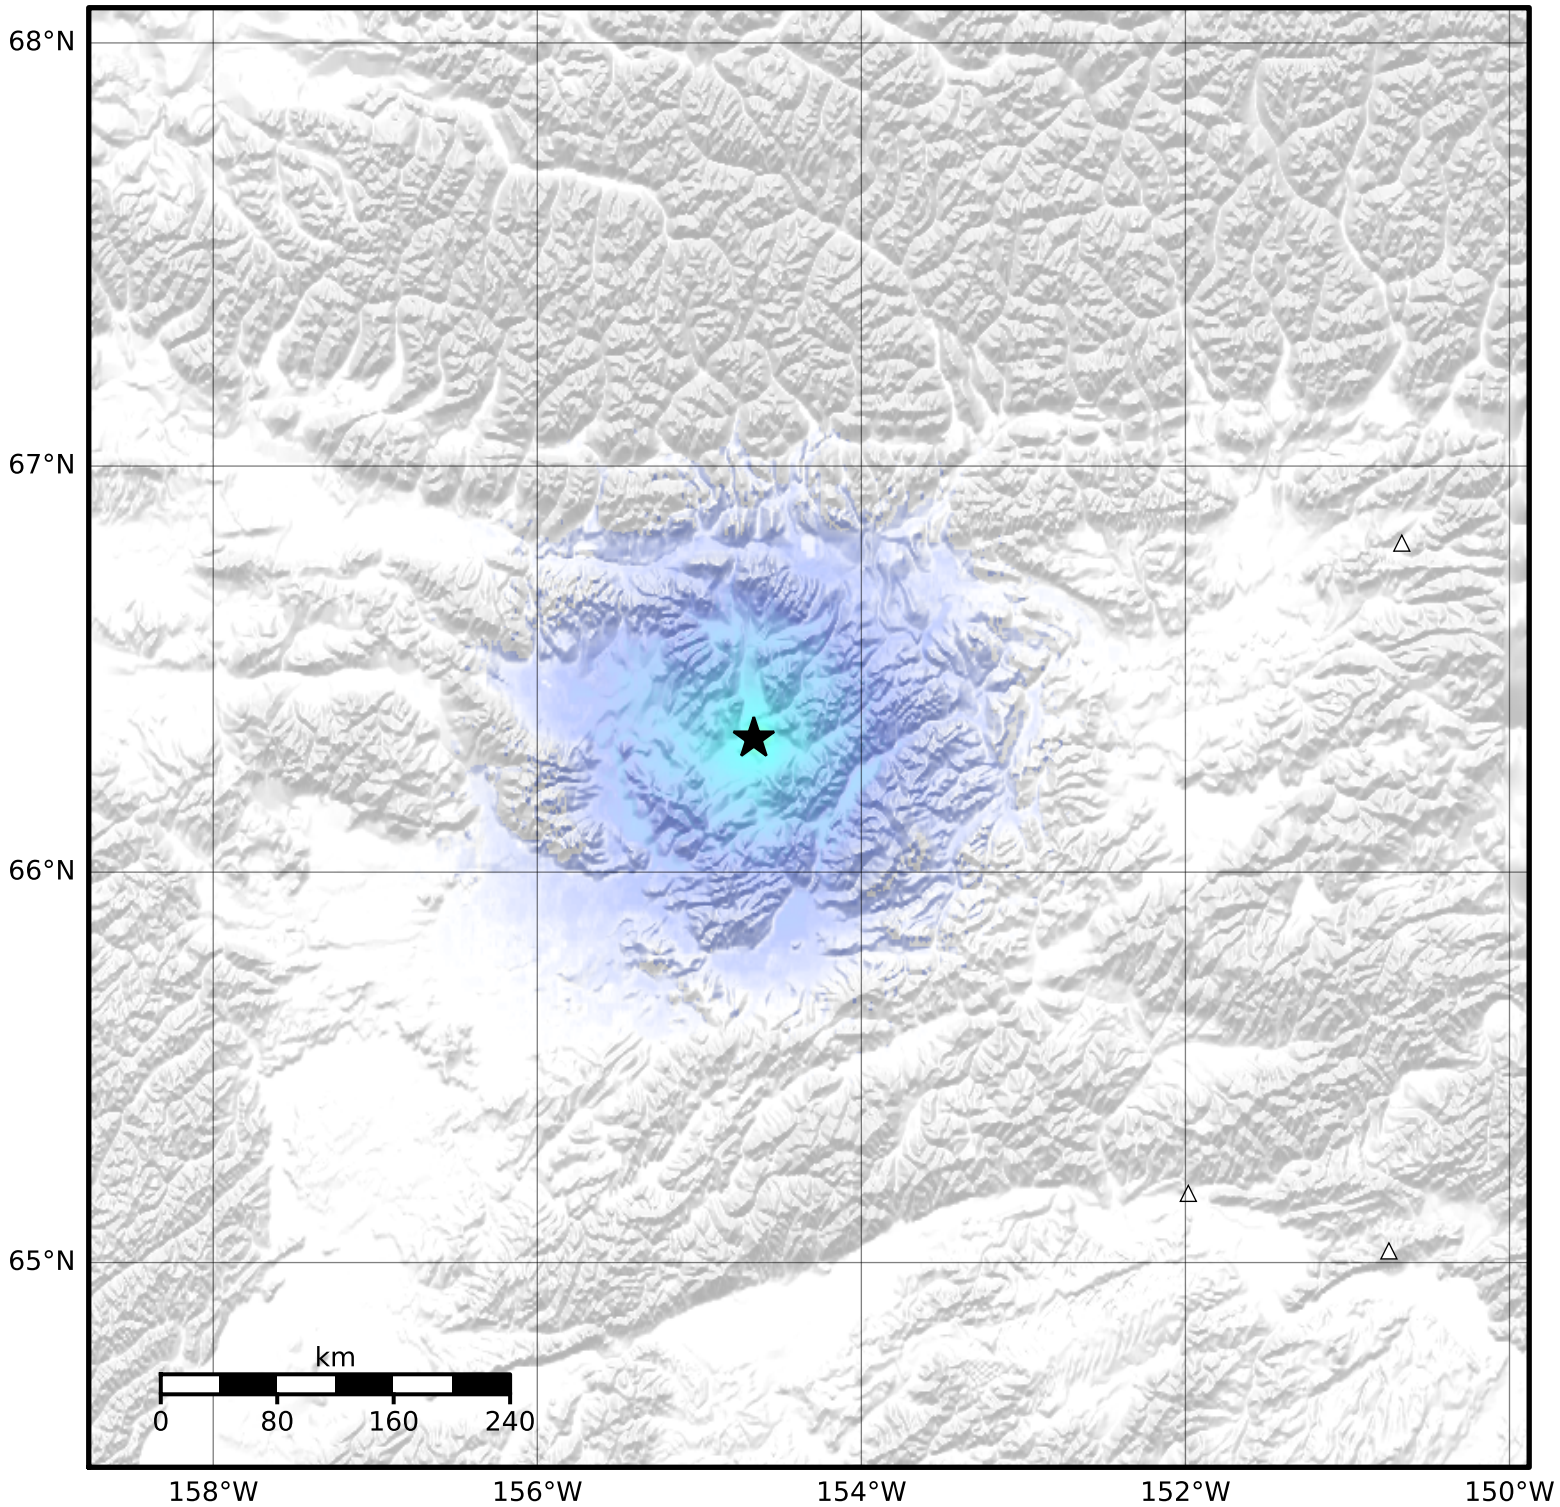

Macroseismic Intensity Map Alaska Earthquake Center  
 ShakeMap: 37 km (23 miles) NNW of Hughes  
 Mar 31, 2023 10:33:54 UTC M3.7 N66.33 W154.66 Depth: 3.1km ID:ak023450iraw

SHAKING	Not felt	Weak	Light	Moderate	Strong	Very strong	Severe	Violent	Extreme
DAMAGE	None	None	None	Very light	Light	Moderate	Moderate/heavy	Heavy	Very heavy
PGA(%g)	<0.0464	0.297	2.76	6.2	11.5	21.5	40.1	74.7	>139
PGV(cm/s)	<0.0215	0.135	1.41	4.65	9.64	20	41.4	85.8	>178
INTENSITY	<b>I</b>	<b>II-III</b>	<b>IV</b>	<b>V</b>	<b>VI</b>	<b>VII</b>	<b>VIII</b>	<b>IX</b>	<b>X+</b>

Scale based on Worden et al. (2012)

Version 2: Processed 2023-03-31T10:59:03Z

△ Seismic Instrument ○ Reported Intensity

★ Epicenter