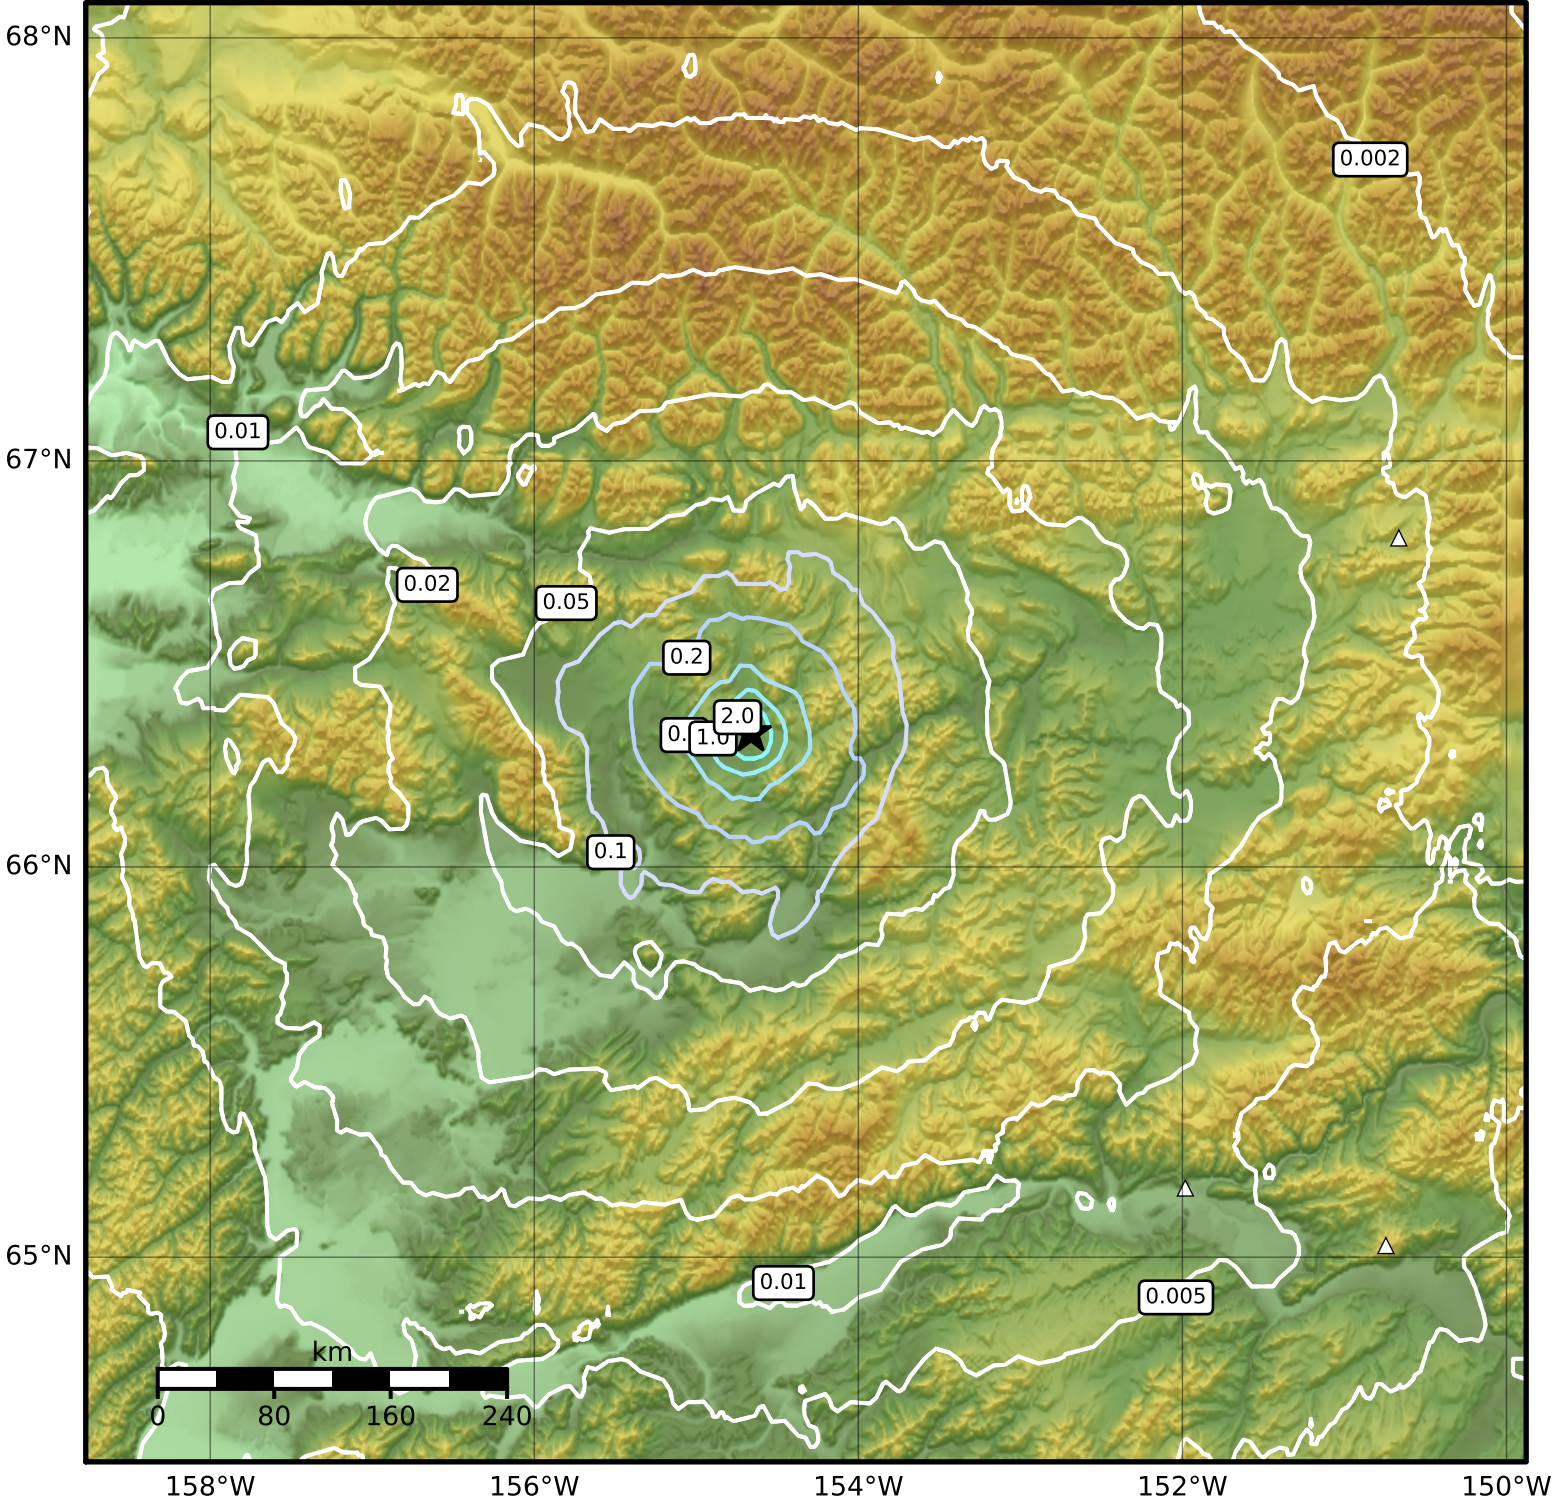

Peak Ground Acceleration Map Alaska Earthquake Center
 ShakeMap: 37 km (23 miles) NNW of Hughes
 Mar 31, 2023 10:33:54 UTC M3.7 N66.33 W154.66 Depth: 3.1km ID:ak023450iraw

Scale based on Worden et al. (2012)

Version 2: Processed 2023-03-31T10:59:03Z

△ Seismic Instrument ○ Reported Intensity ★ Epicenter