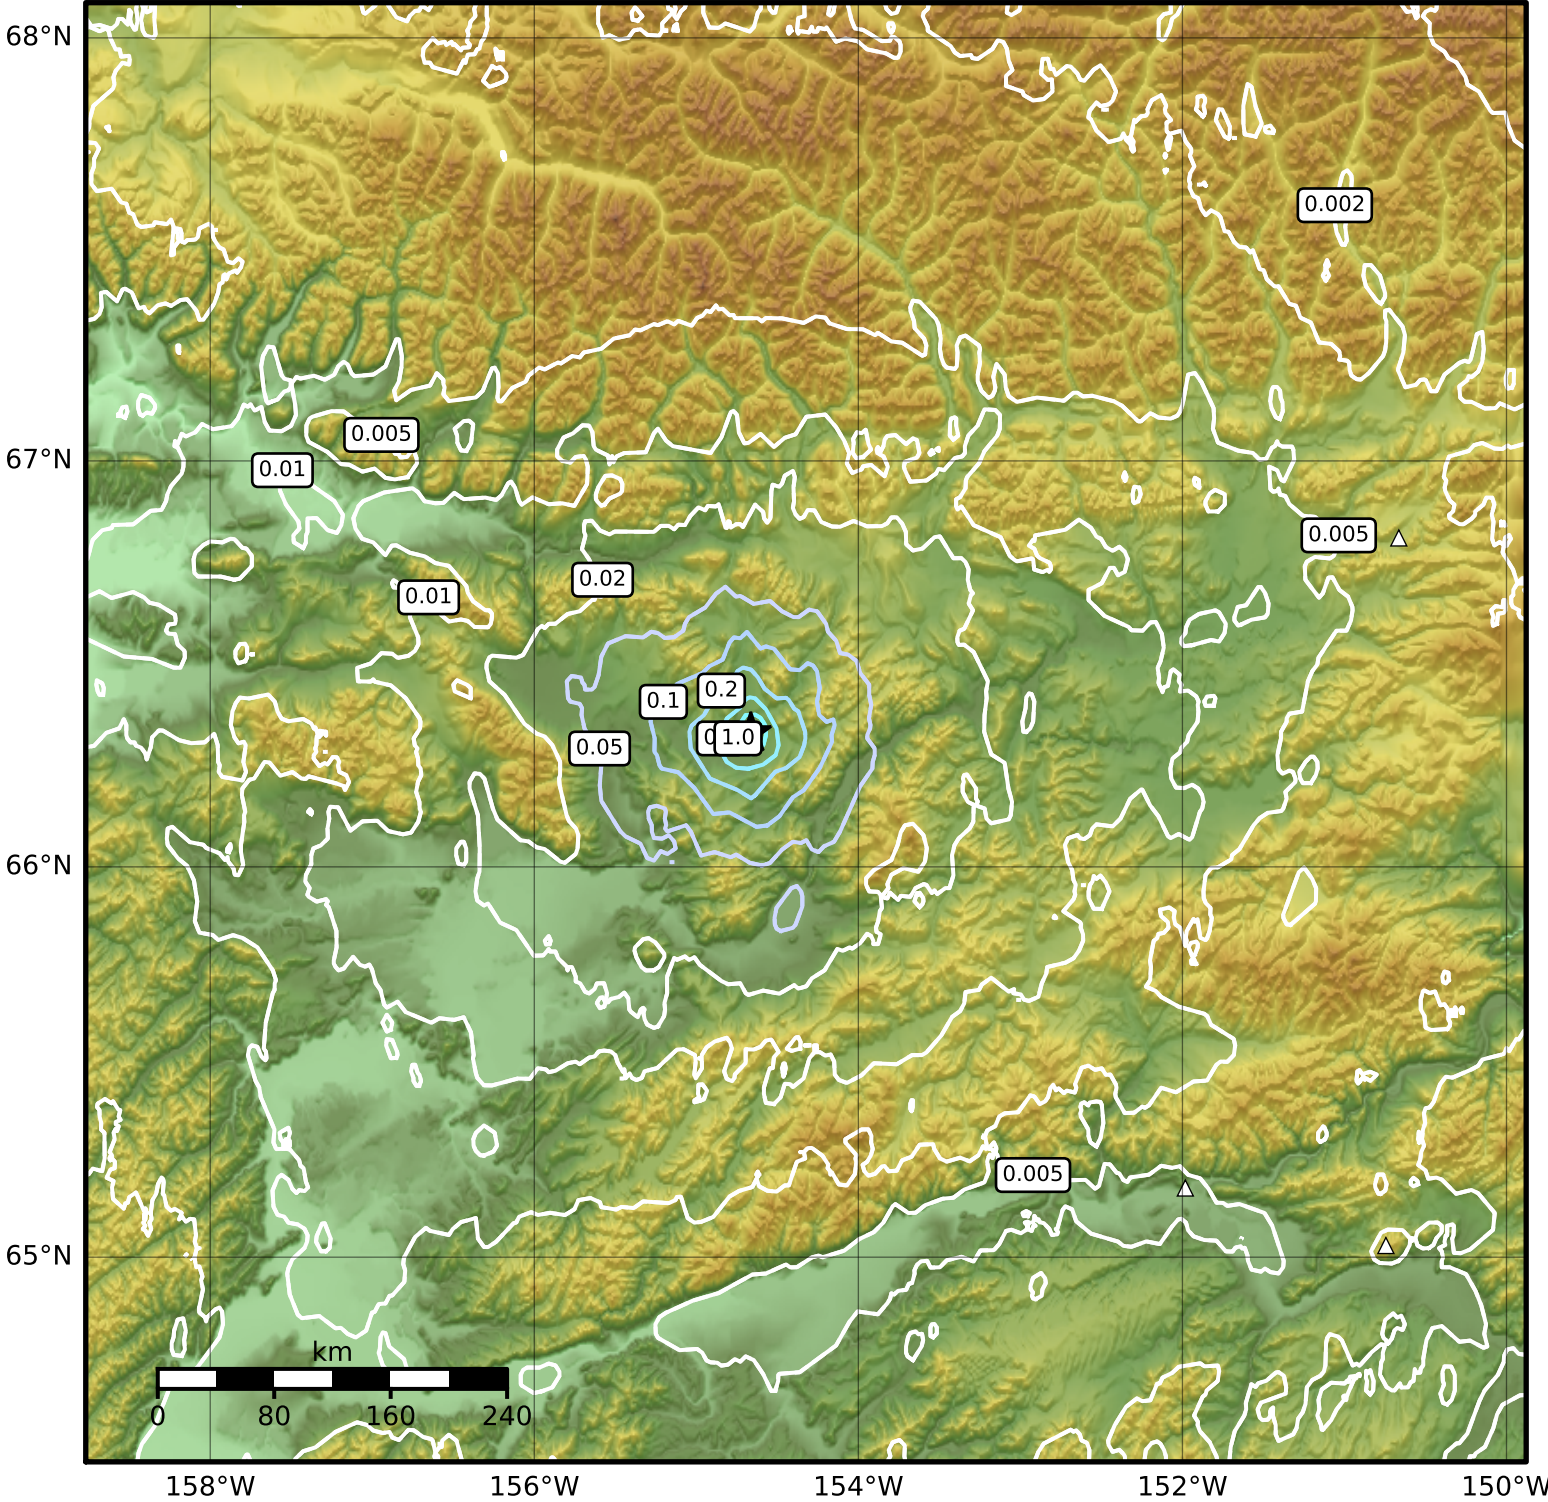

Peak Ground Velocity Map Alaska Earthquake Center  
ShakeMap: 37 km (23 miles) NNW of Hughes  
Mar 31, 2023 10:33:54 UTC M3.7 N66.33 W154.66 Depth: 3.1km ID:ak023450iraw

PGV (cm/s)	0.1	0.2	0.5	1	2	5	10	20	50	100	200
------------	-----	-----	-----	---	---	---	----	----	----	-----	-----

Scale based on Worden et al. (2012) Version 2: Processed 2023-03-31T10:59:03Z  
△ Seismic Instrument ○ Reported Intensity ★ Epicenter