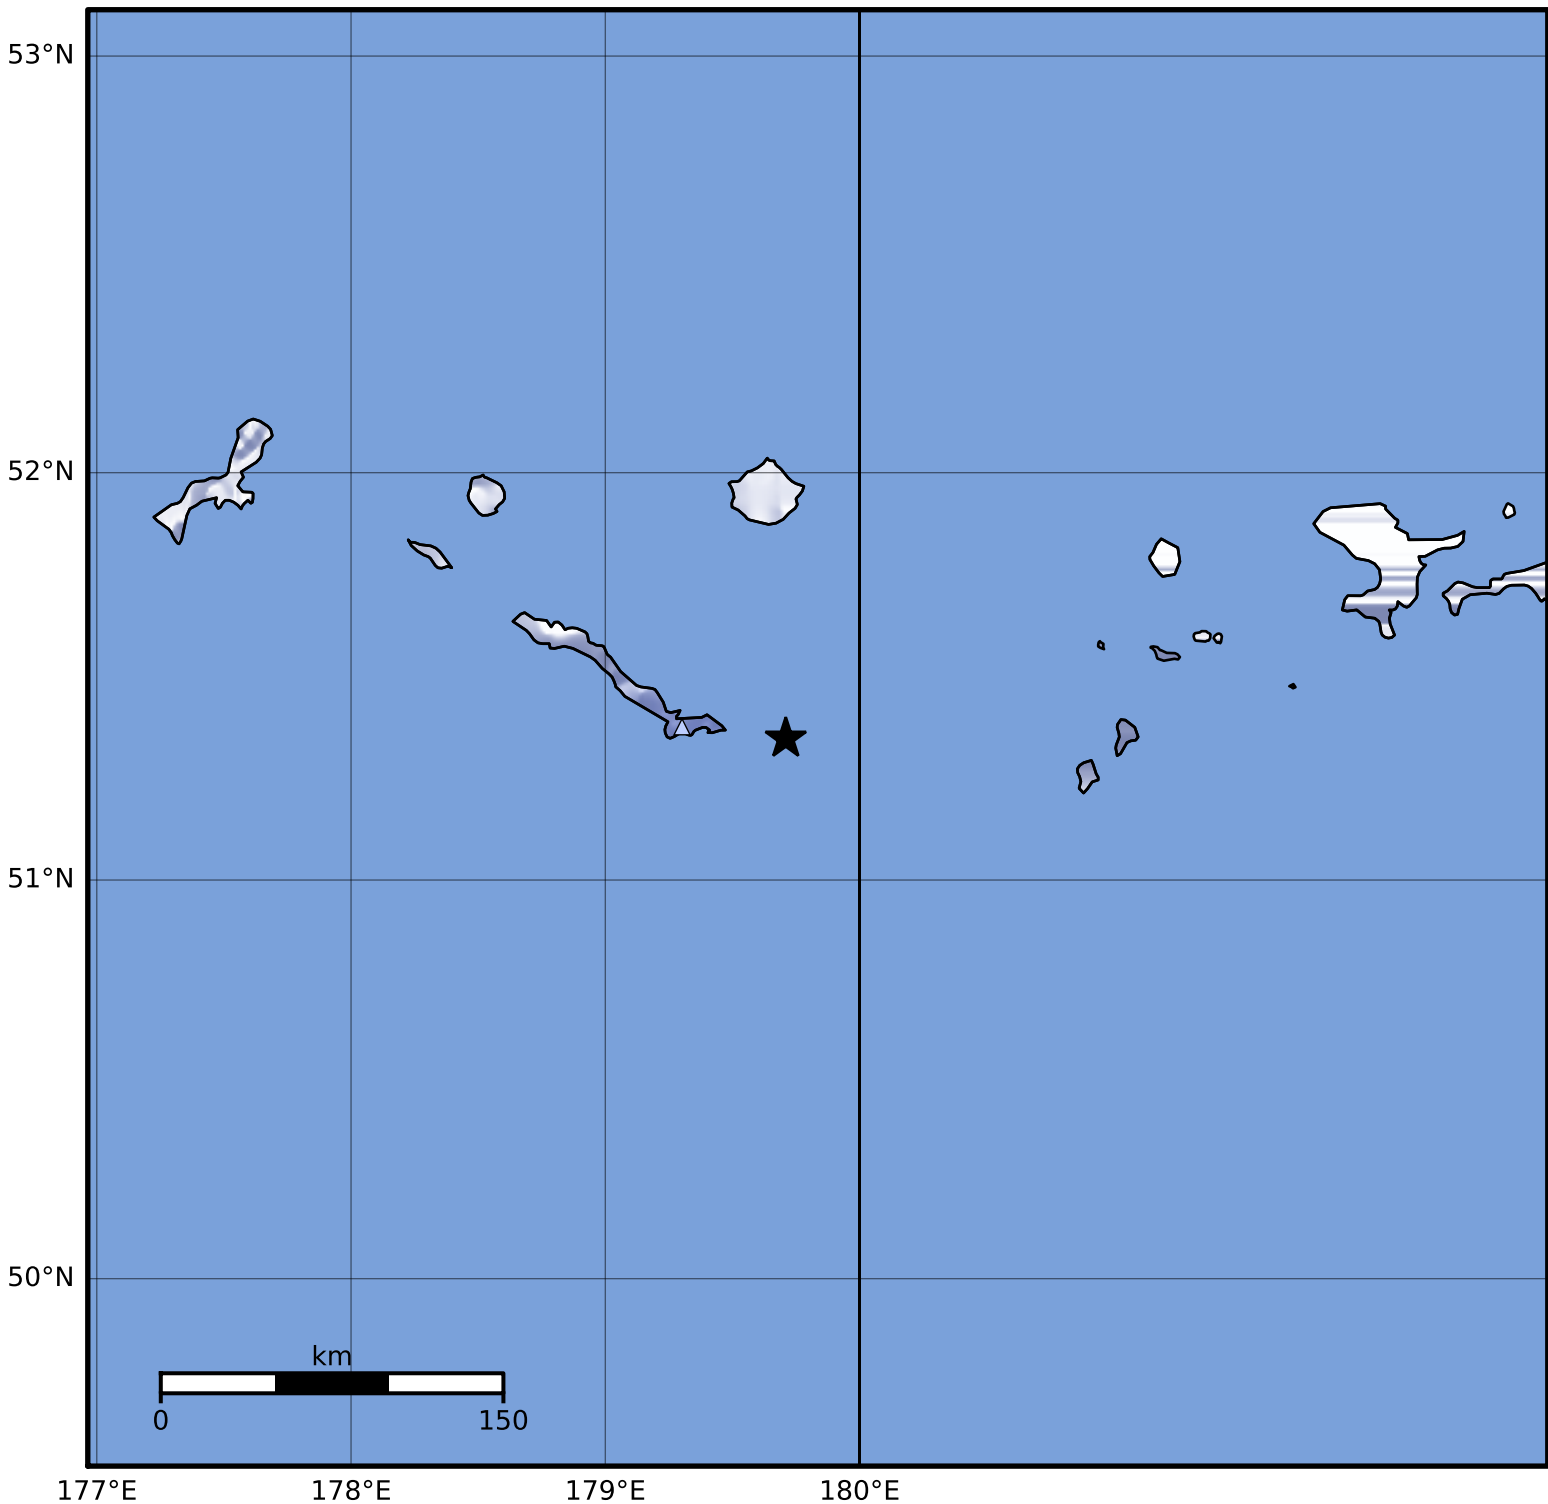

Macroseismic Intensity Map Alaska Earthquake Center
 ShakeMap: 53 km (33 miles) ESE of Amchitka
 Apr 03, 2023 03:41:21 UTC M3.7 N51.35 E179.71 Depth: 44.5km ID:ak02349v0dtm

SHAKING	Not felt	Weak	Light	Moderate	Strong	Very strong	Severe	Violent	Extreme
DAMAGE	None	None	None	Very light	Light	Moderate	Moderate/heavy	Heavy	Very heavy
PGA(%g)	<0.0464	0.297	2.76	6.2	11.5	21.5	40.1	74.7	>139
PGV(cm/s)	<0.0215	0.135	1.41	4.65	9.64	20	41.4	85.8	>178
INTENSITY	I	II-III	IV	V	VI	VII	VIII	IX	X+

Scale based on Worden et al. (2012)

Version 2: Processed 2023-04-03T19:27:17Z

△ Seismic Instrument ○ Reported Intensity

★ Epicenter