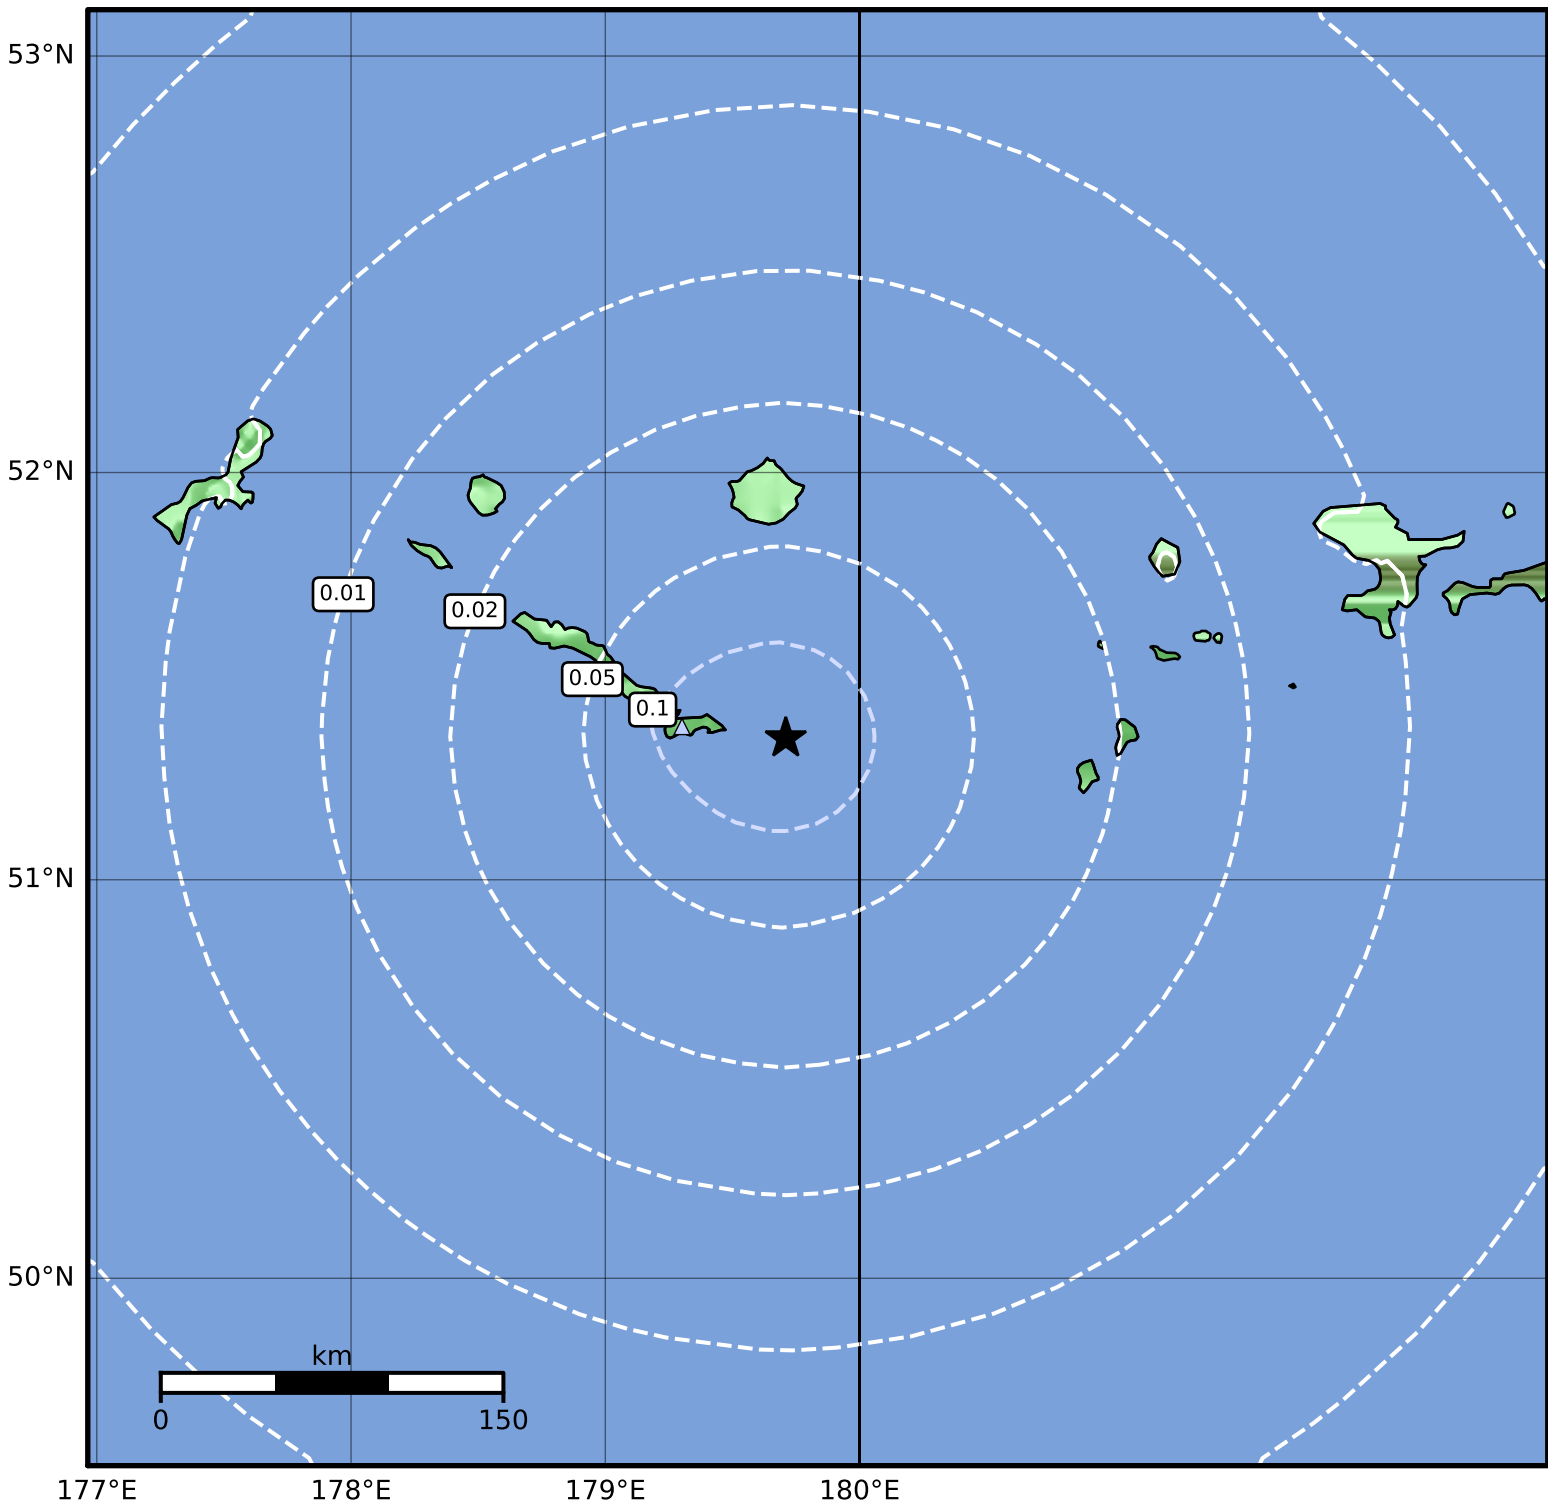

Peak Ground Acceleration Map Alaska Earthquake Center
 ShakeMap: 53 km (33 miles) ESE of Amchitka
 Apr 03, 2023 03:41:21 UTC M3.7 N51.35 E179.71 Depth: 44.5km ID:ak02349v0dtm

PGA (%g)	0.1	0.2	0.5	1	2	5	10	20	50	100	200
-----------------	------------	------------	------------	----------	----------	----------	-----------	-----------	-----------	------------	------------

Scale based on Worden et al. (2012)

Version 2: Processed 2023-04-03T19:27:17Z

△ Seismic Instrument ○ Reported Intensity

★ Epicenter