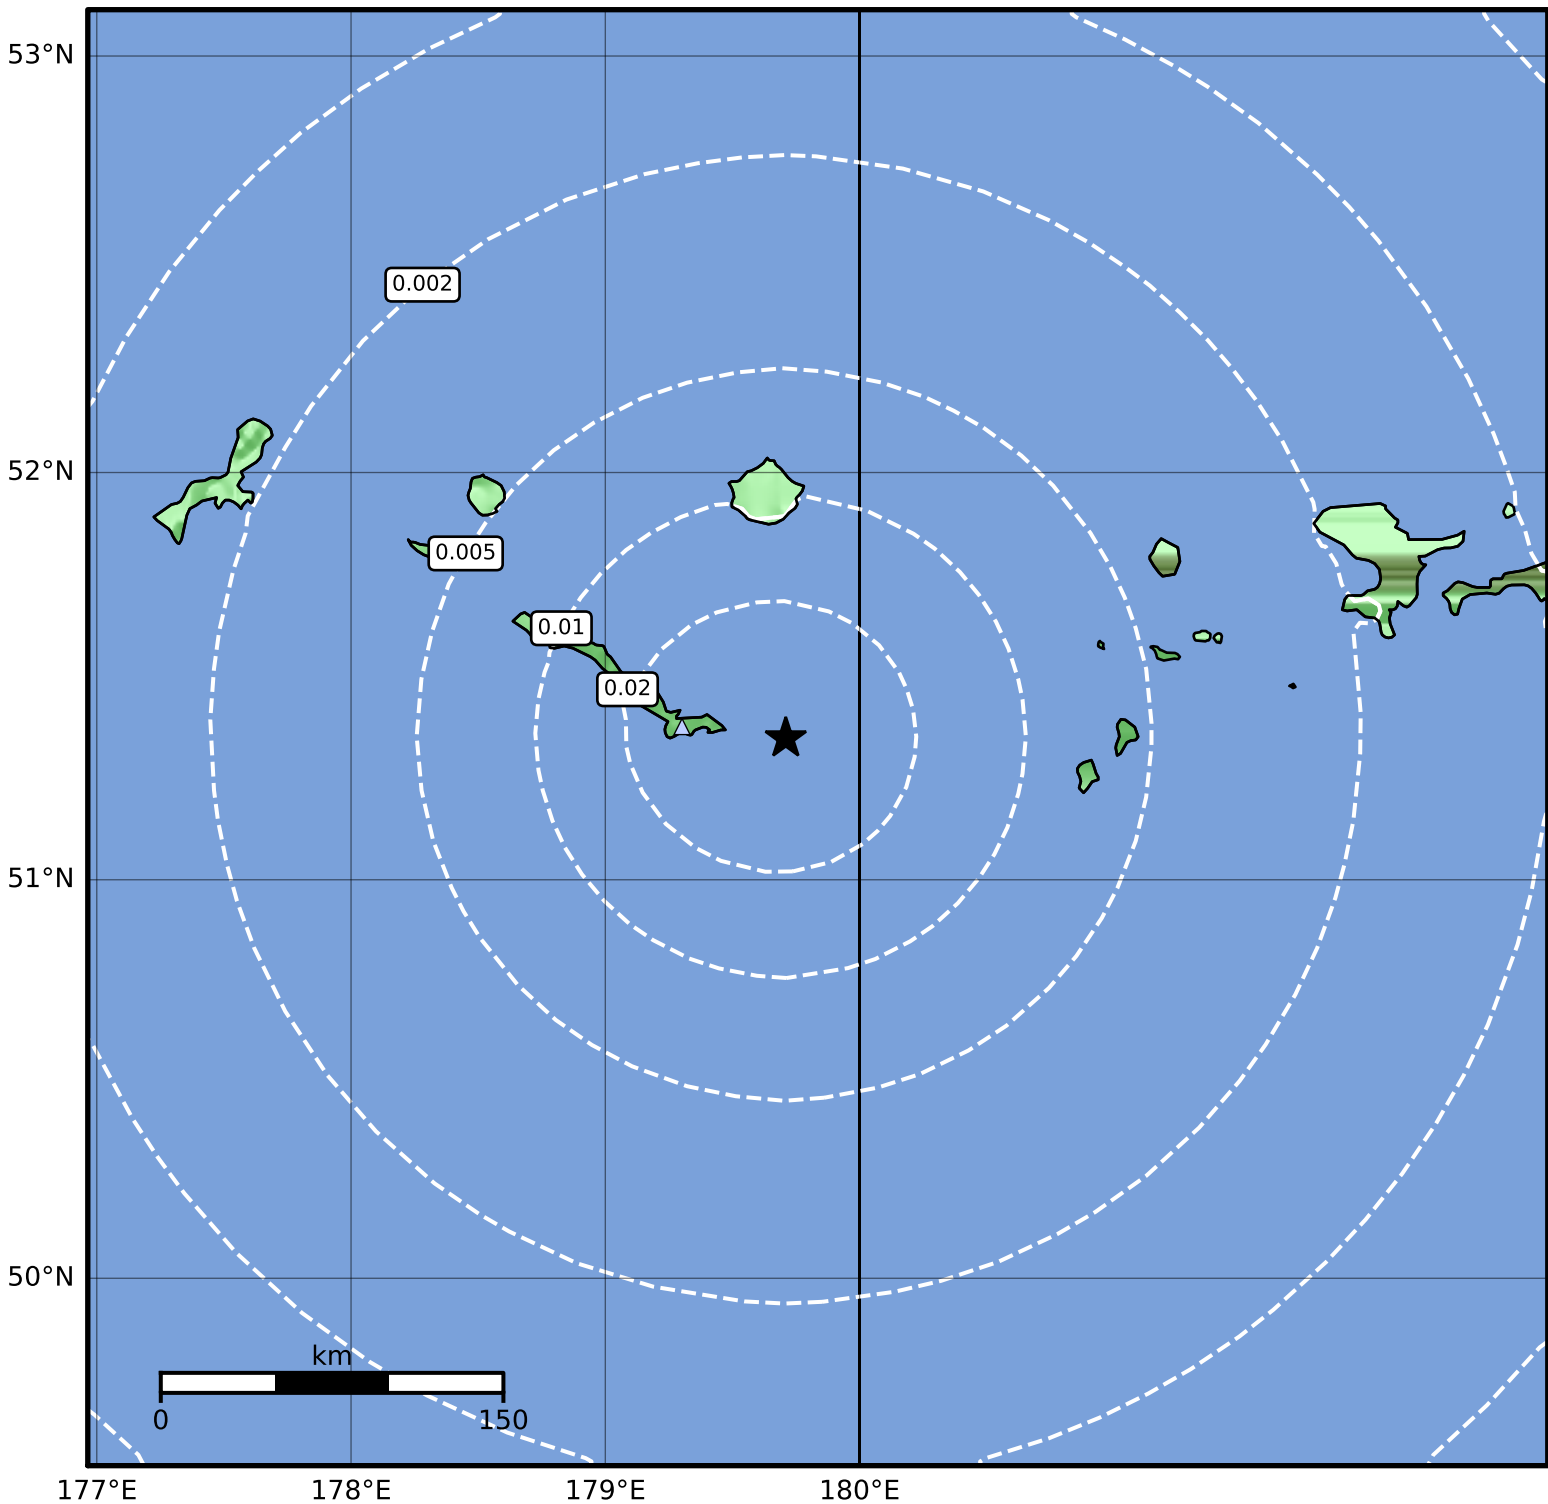

Peak Ground Velocity Map Alaska Earthquake Center
ShakeMap: 53 km (33 miles) ESE of Amchitka
Apr 03, 2023 03:41:21 UTC M3.7 N51.35 E179.71 Depth: 44.5km ID:ak02349v0dtm

PGV (cm/s)	0.1	0.2	0.5	1	2	5	10	20	50	100	200
------------	-----	-----	-----	---	---	---	----	----	----	-----	-----

Scale based on Worden et al. (2012)

Version 2: Processed 2023-04-03T19:27:17Z

△ Seismic Instrument ○ Reported Intensity

★ Epicenter