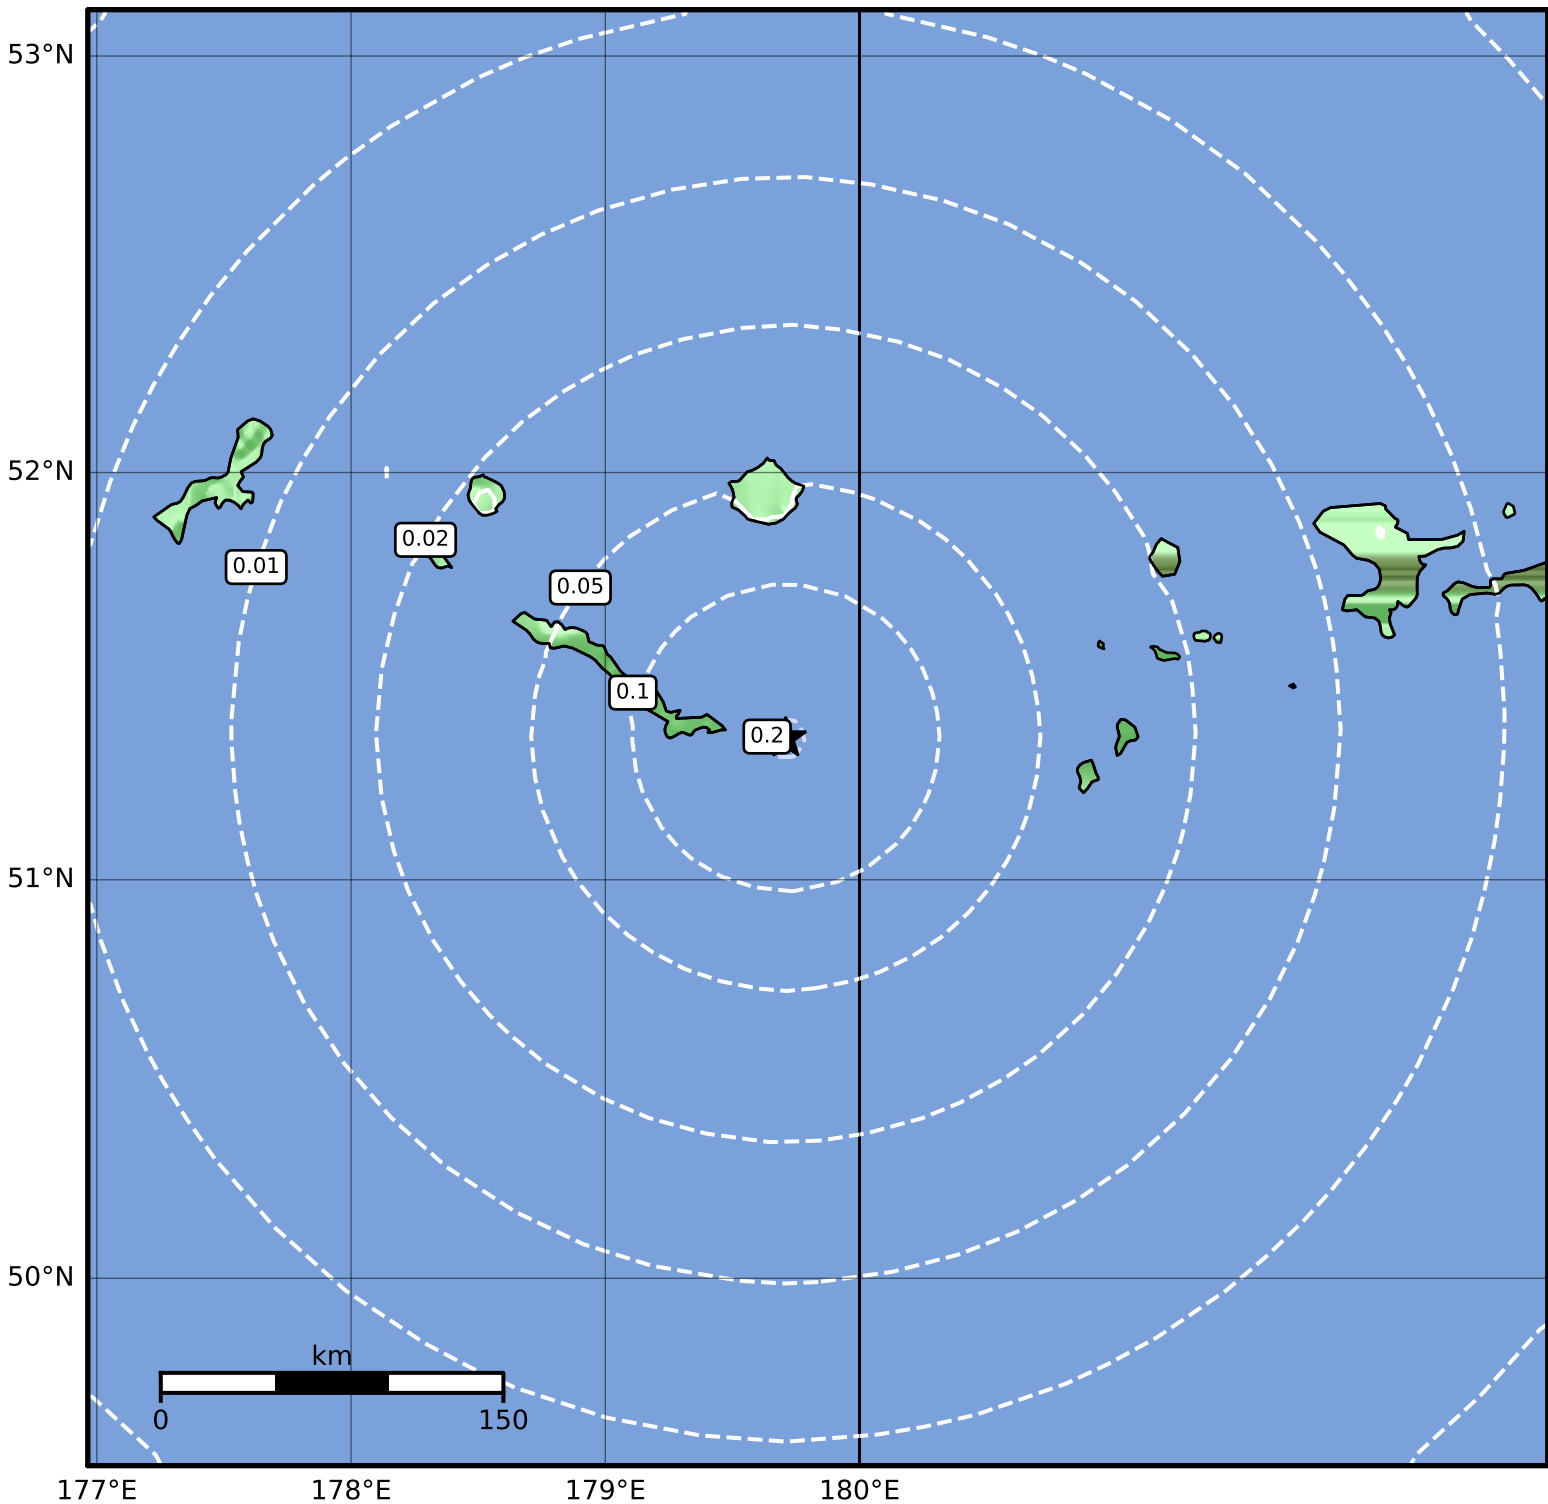

0.3 Second Peak Spectral Acceleration Map Alaska Earthquake Center  
 ShakeMap: 53 km (33 miles) ESE of Amchitka  
 Apr 03, 2023 03:41:21 UTC M3.7 N51.35 E179.71 Depth: 44.5km ID:ak02349v0dtm

SA(0.3) (%g)	0.1	0.2	0.5	1	2	5	10	20	50	100	200
--------------	-----	-----	-----	---	---	---	----	----	----	-----	-----

Scale based on Worden et al. (2012)

Version 2: Processed 2023-04-03T19:27:17Z

△ Seismic Instrument    ○ Reported Intensity

★ Epicenter