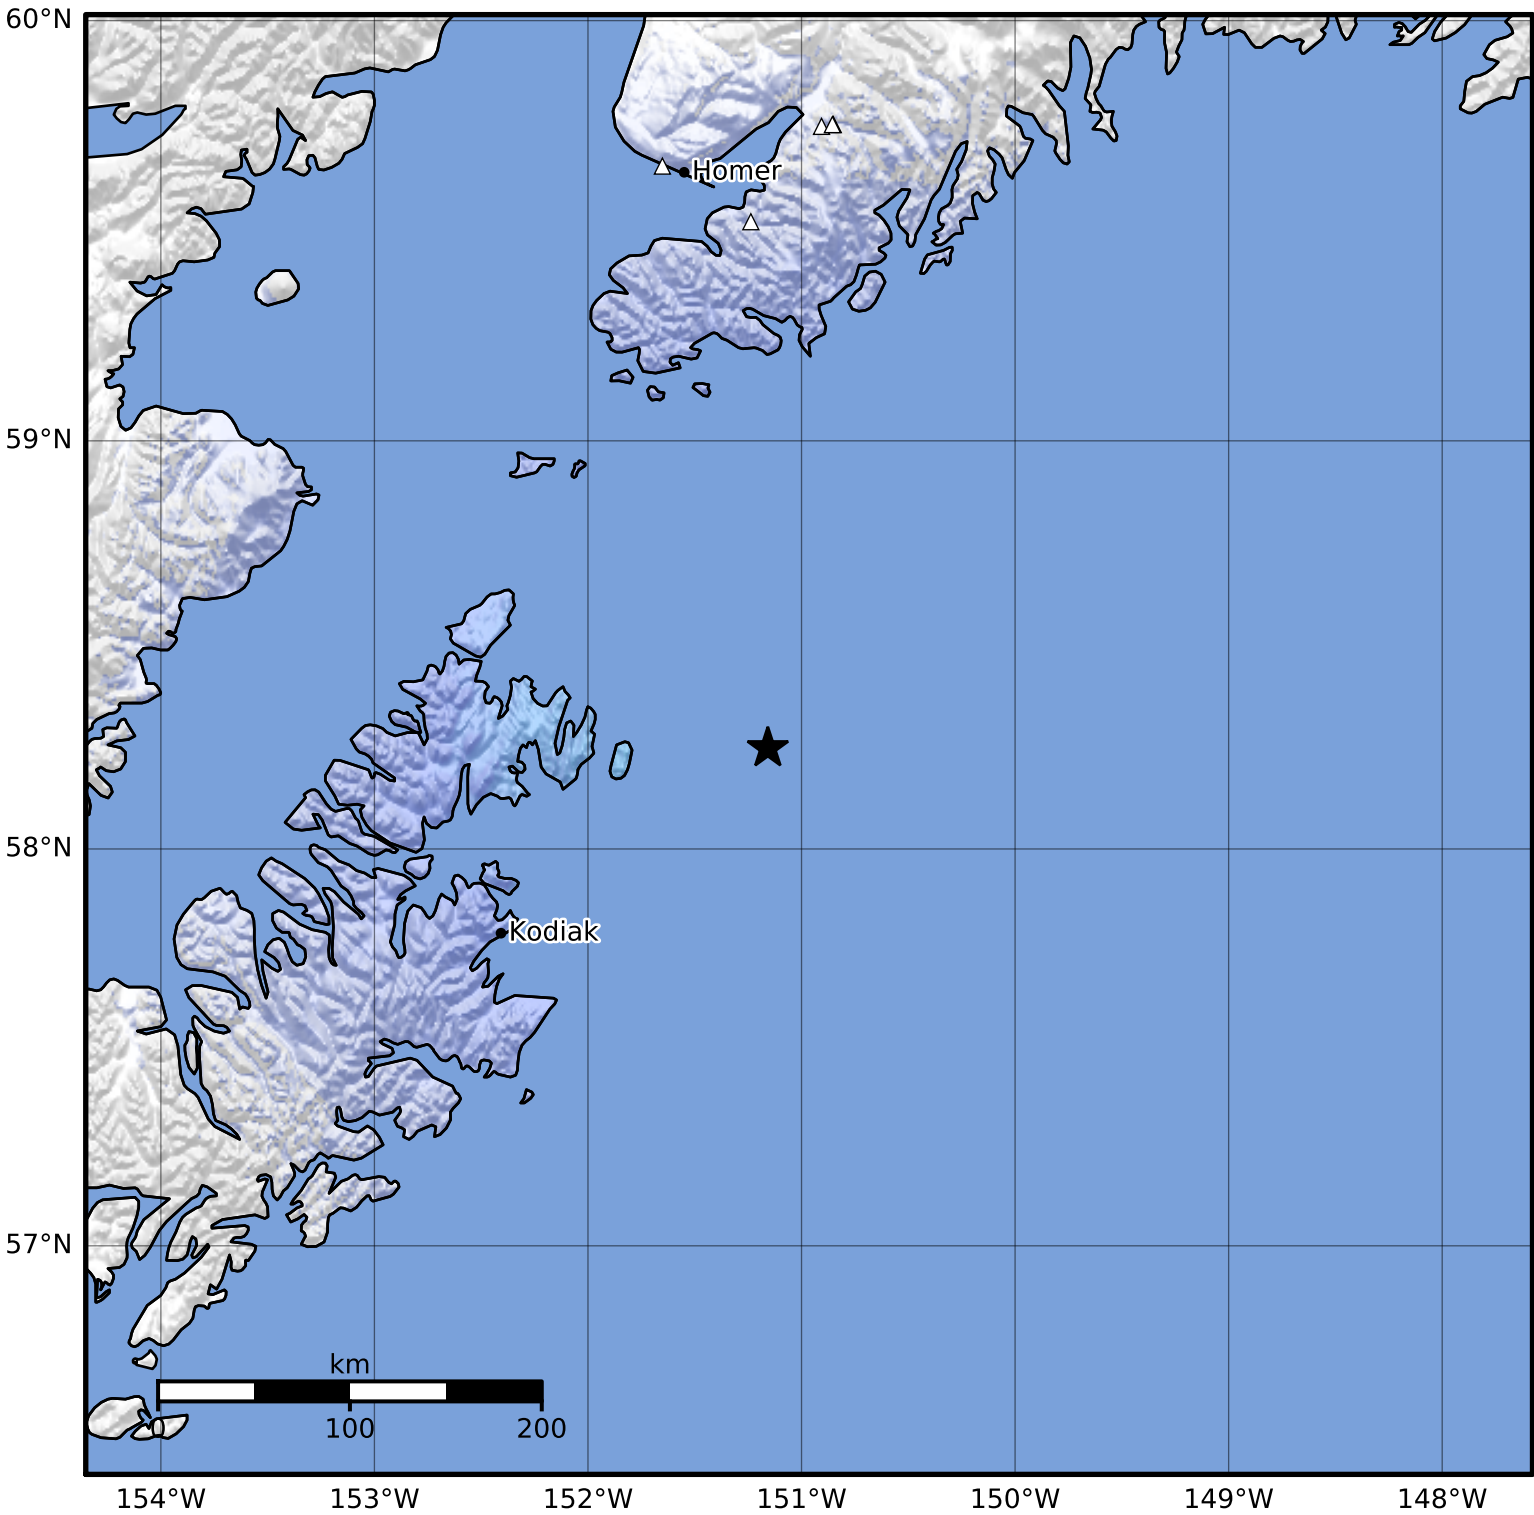

Macroseismic Intensity Map Alaska Earthquake Center
 ShakeMap: 87 km (54 miles) ENE of Ouzinkie
 Apr 03, 2023 13:27:06 UTC M3.7 N58.25 W151.16 Depth: 47.1km ID:ak0234a0vpig

SHAKING	Not felt	Weak	Light	Moderate	Strong	Very strong	Severe	Violent	Extreme
DAMAGE	None	None	None	Very light	Light	Moderate	Moderate/heavy	Heavy	Very heavy
PGA(%g)	<0.0464	0.297	2.76	6.2	11.5	21.5	40.1	74.7	>139
PGV(cm/s)	<0.0215	0.135	1.41	4.65	9.64	20	41.4	85.8	>178
INTENSITY	I	II-III	IV	V	VI	VII	VIII	IX	X+

Scale based on Worden et al. (2012)

Version 2: Processed 2023-04-04T00:33:56Z

△ Seismic Instrument ○ Reported Intensity

★ Epicenter