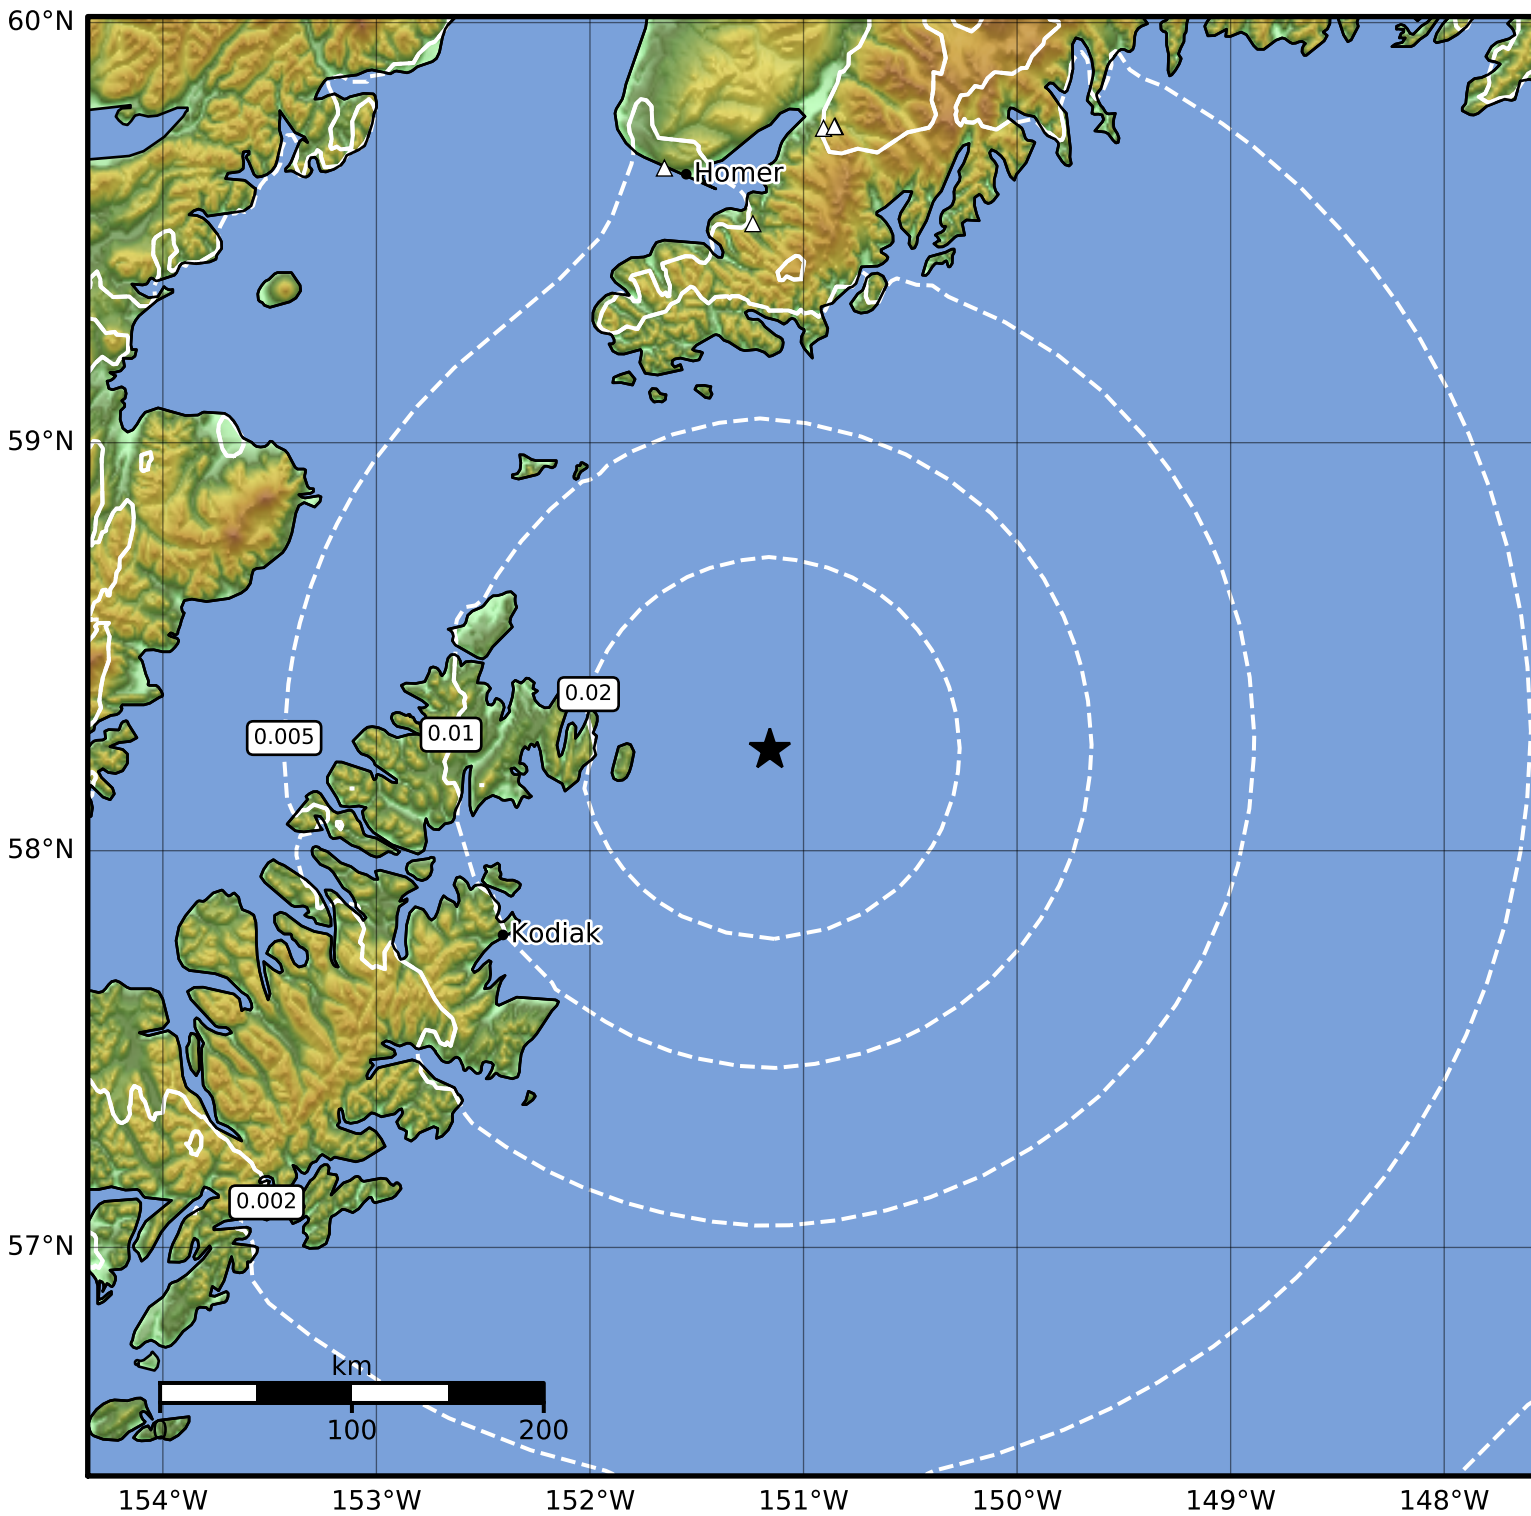

Peak Ground Velocity Map Alaska Earthquake Center
ShakeMap: 87 km (54 miles) ENE of Ouzinkie
Apr 03, 2023 13:27:06 UTC M3.7 N58.25 W151.16 Depth: 47.1km ID:ak0234a0vpig

PGV (cm/s)	0.1	0.2	0.5	1	2	5	10	20	50	100	200
------------	-----	-----	-----	---	---	---	----	----	----	-----	-----

Scale based on Worden et al. (2012)

Version 2: Processed 2023-04-04T00:33:56Z

△ Seismic Instrument ○ Reported Intensity

★ Epicenter