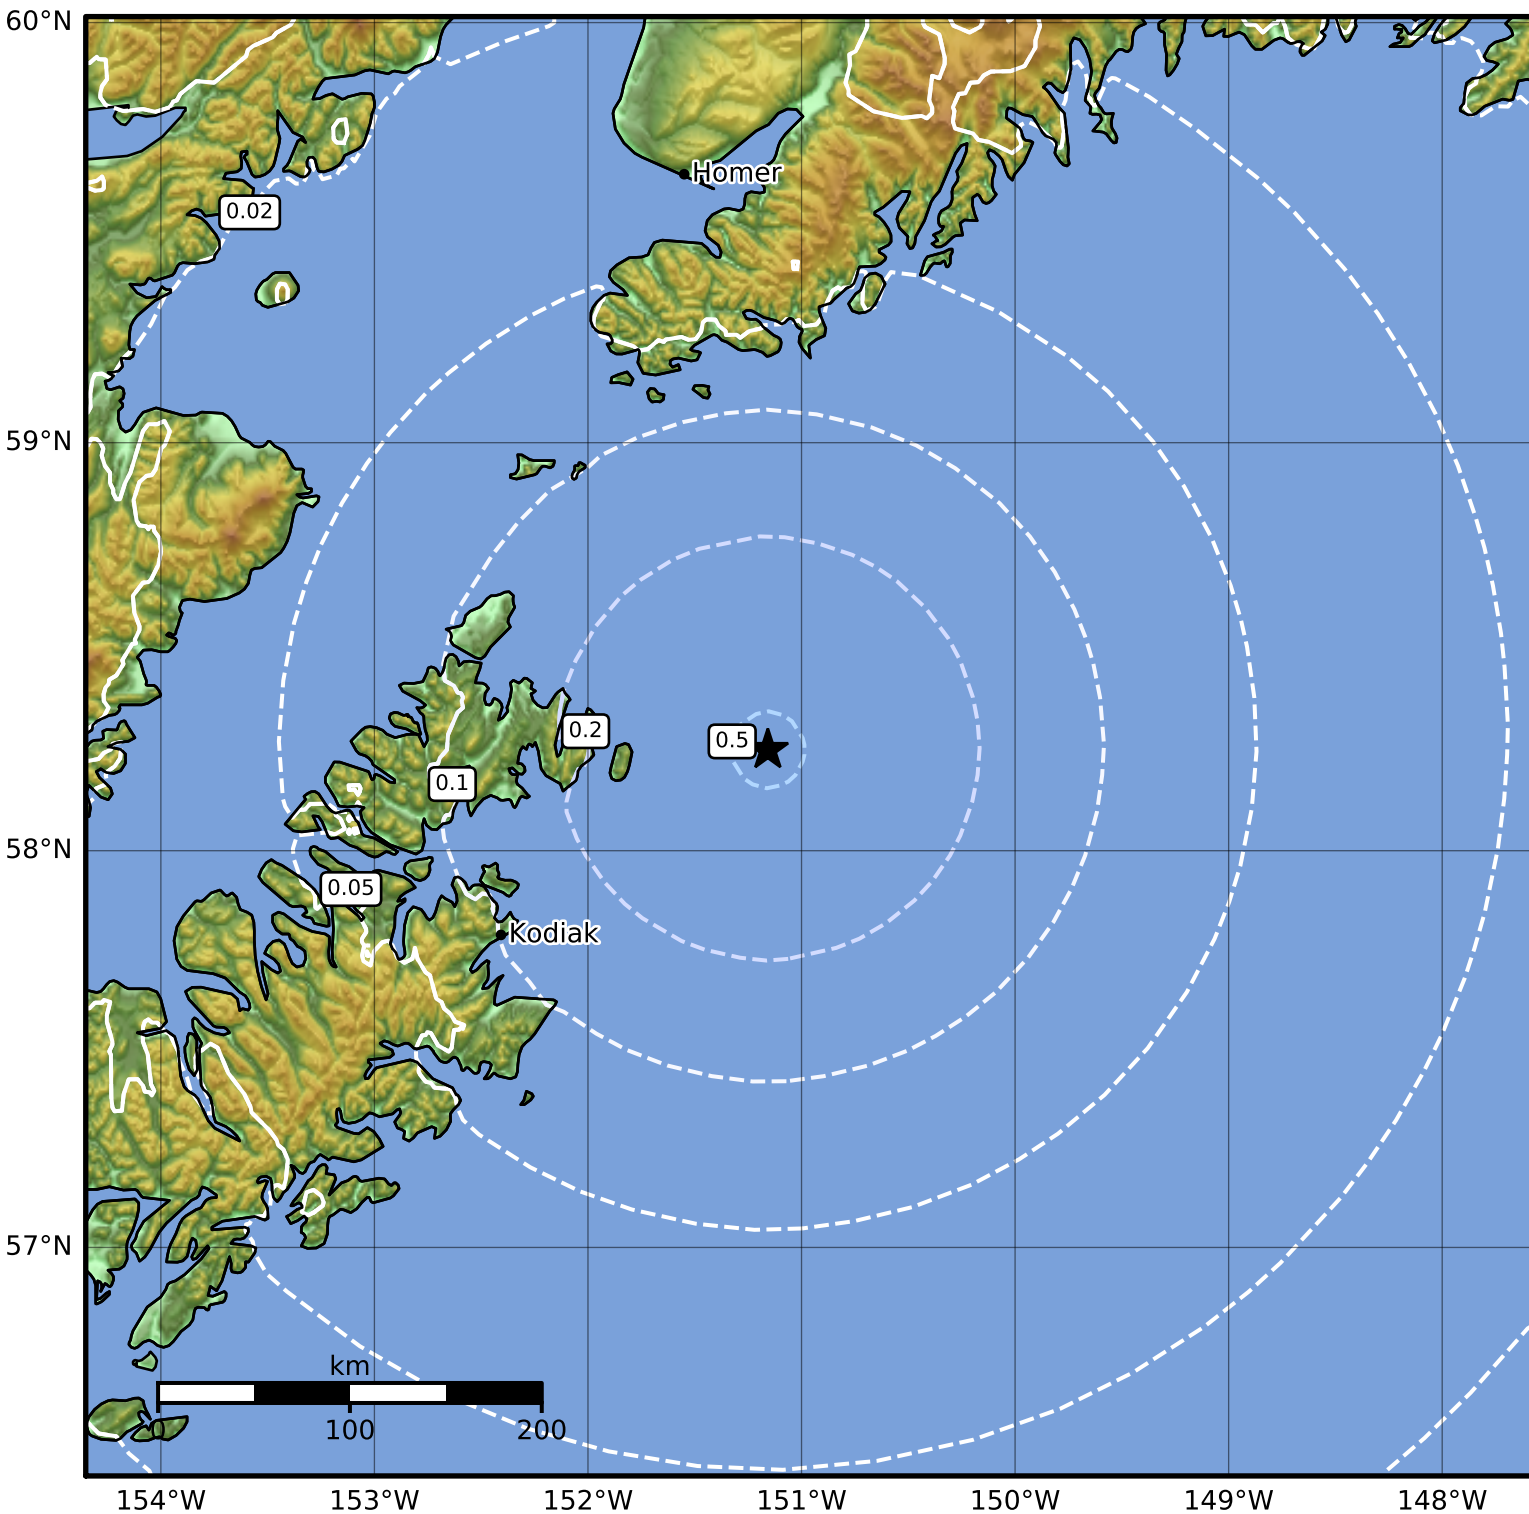

0.3 Second Peak Spectral Acceleration Map Alaska Earthquake Center
 ShakeMap: 87 km (54 miles) ENE of Ouzinkie
 Apr 03, 2023 13:27:06 UTC M3.7 N58.25 W151.16 Depth: 47.1km ID:ak0234a0vpig

SA(0.3) (%g)	0.1	0.2	0.5	1	2	5	10	20	50	100	200
--------------	-----	-----	-----	---	---	---	----	----	----	-----	-----

Scale based on Worden et al. (2012)

Version 2: Processed 2023-04-04T00:33:56Z

△ Seismic Instrument ○ Reported Intensity

★ Epicenter